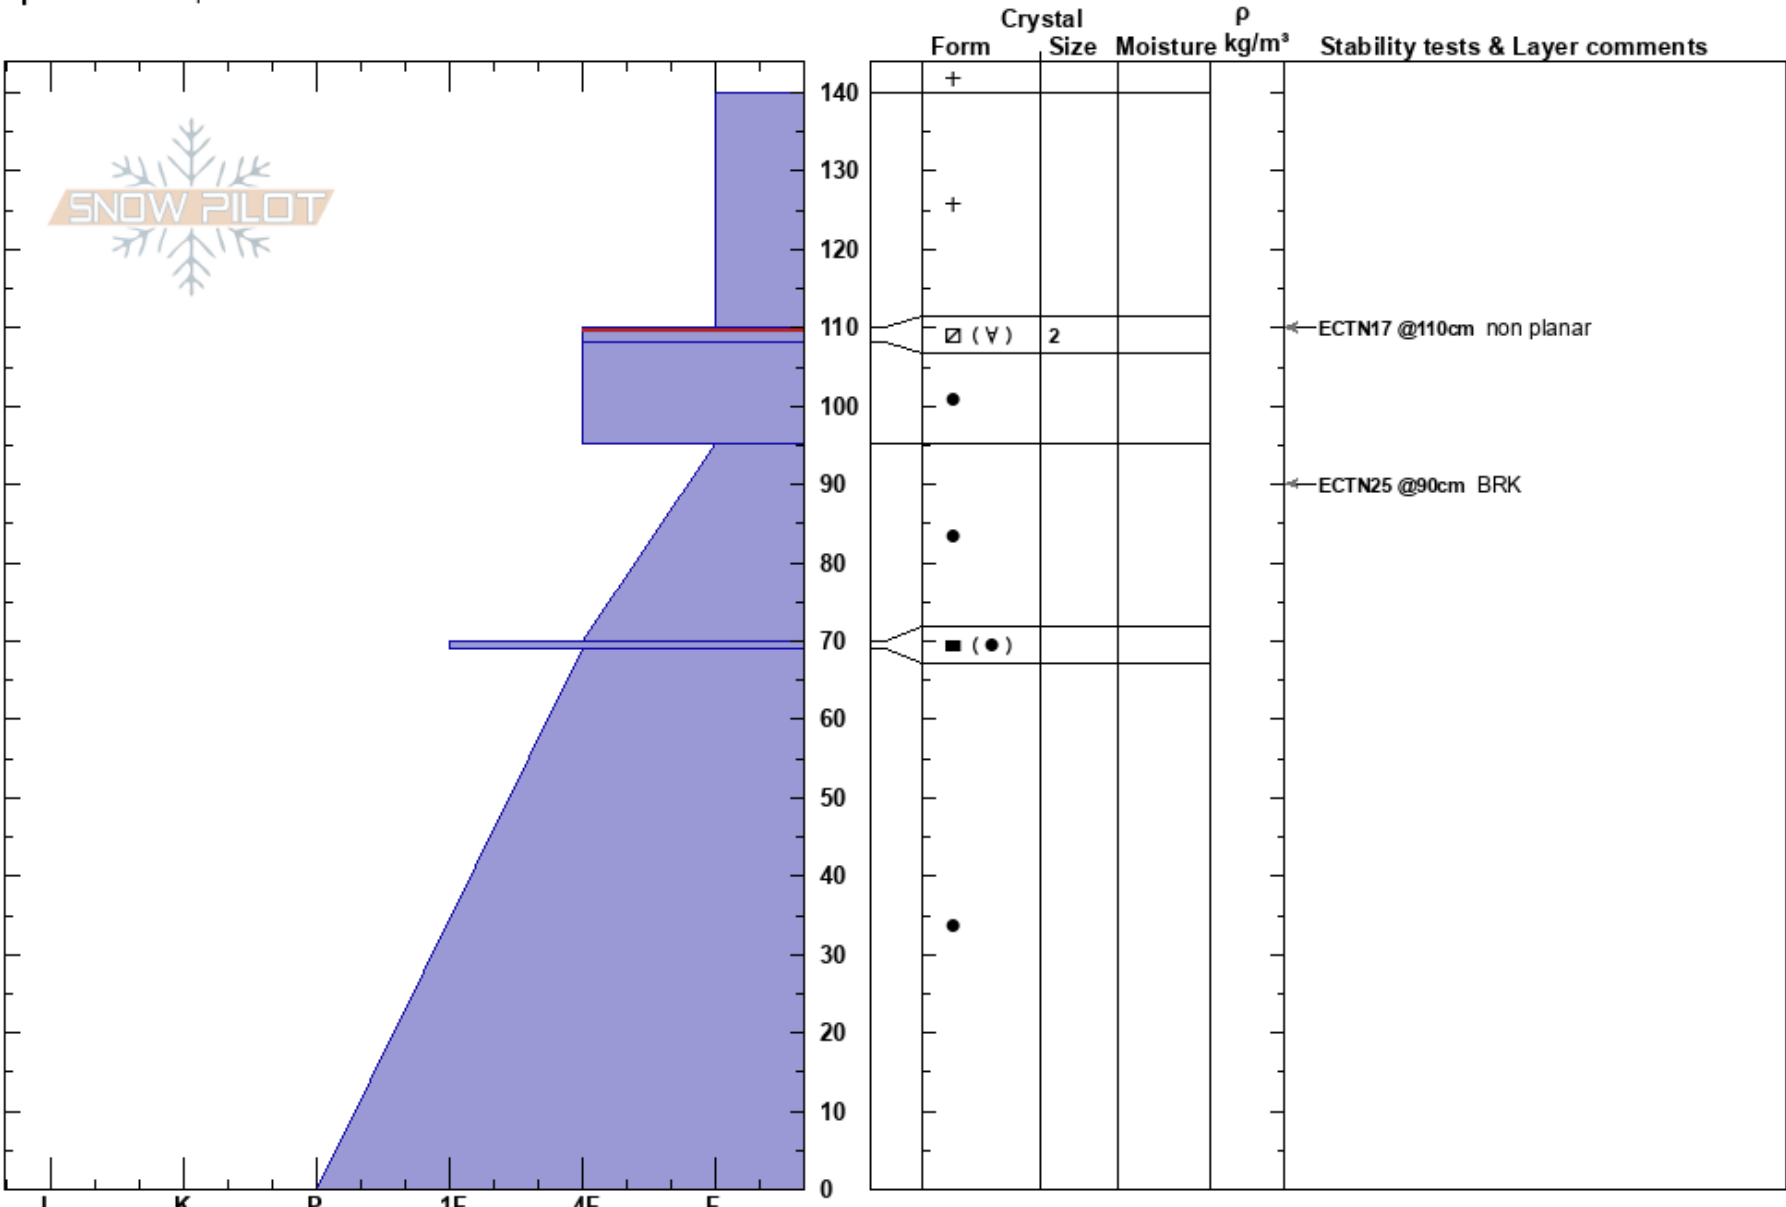

yo mama above TBowl
 Chugach Range
 AK
 Elevation: 3792 ft
 Aspect: NW
 Specifics: Poor pit location

Ryan Smeeding
 02/23/2022 - 9:30am
 Co-ord: 60.99467N, -148.82273W
 Slope Angle: 35°
 Wind Loading:

Stability: **PF: 50** **Layer Notes:**
 Air Temperature: **PS: 15** 110-108cm: Problematic layer
 Sky Cover: BKN
 Precipitation: NO
 Wind: E Light Breeze

Notes: pit @300' above Toilet bowl/Wheelchair ramp in protected area
 good skiing just flat light