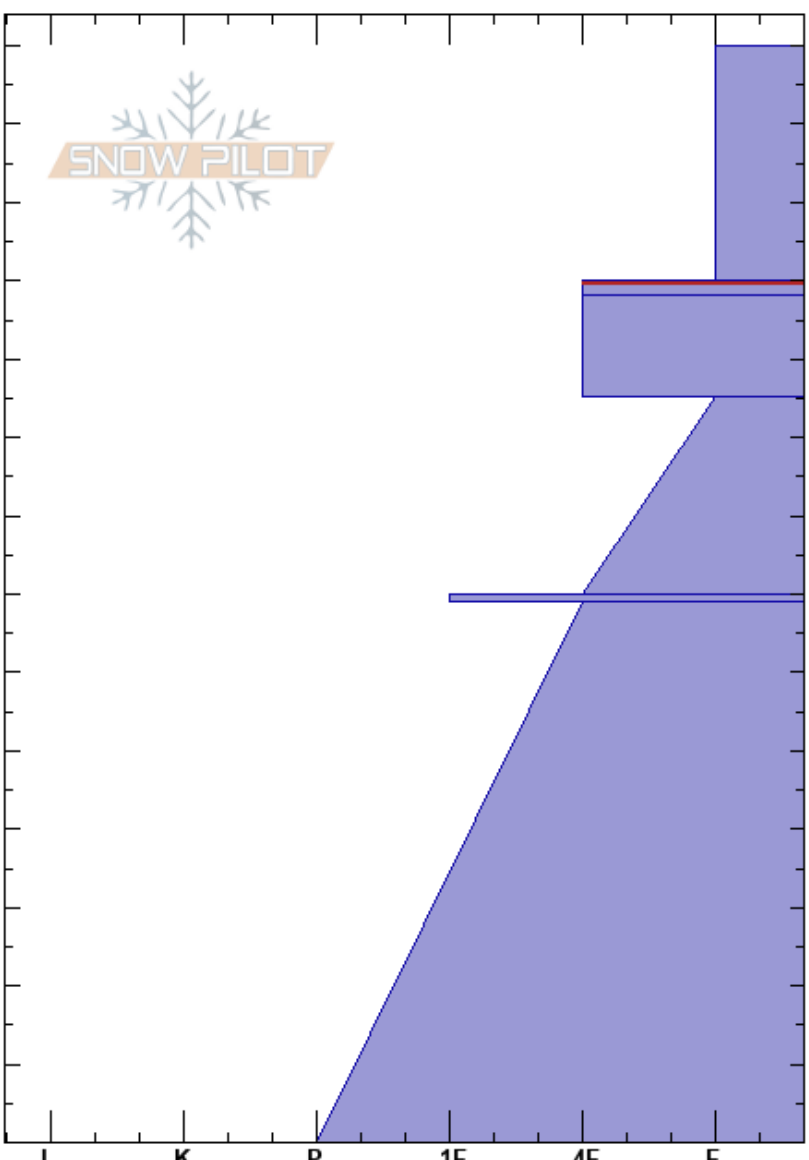

yo mama above TBowl
 Chugach Range
 AK
 Elevation: 3792 ft
 Aspect: NW
 Specifics: Poor pit location

Ryan Smeeding
 02/23/2022 - 9:30am
 Co-ord: 60.99467N, -148.82273W
 Slope Angle: 35°
 Wind Loading:

Stability: **PF: 50**
 Air Temperature: **PS: 15** 110-108cm: Problematic layer
 Sky Cover: BKN
 Precipitation: NO
 Wind: E Light Breeze

Depth (cm)	Crystal		Moisture	ρ kg/m ³	Stability tests & Layer comments
	Form	Size			
140	+				
125	+				
110	□ (∇)	2			← ECTN17 @110cm non planar
100	•				
85	•				← ECTN25 @90cm BRK
70	■ (•)				
35	•				