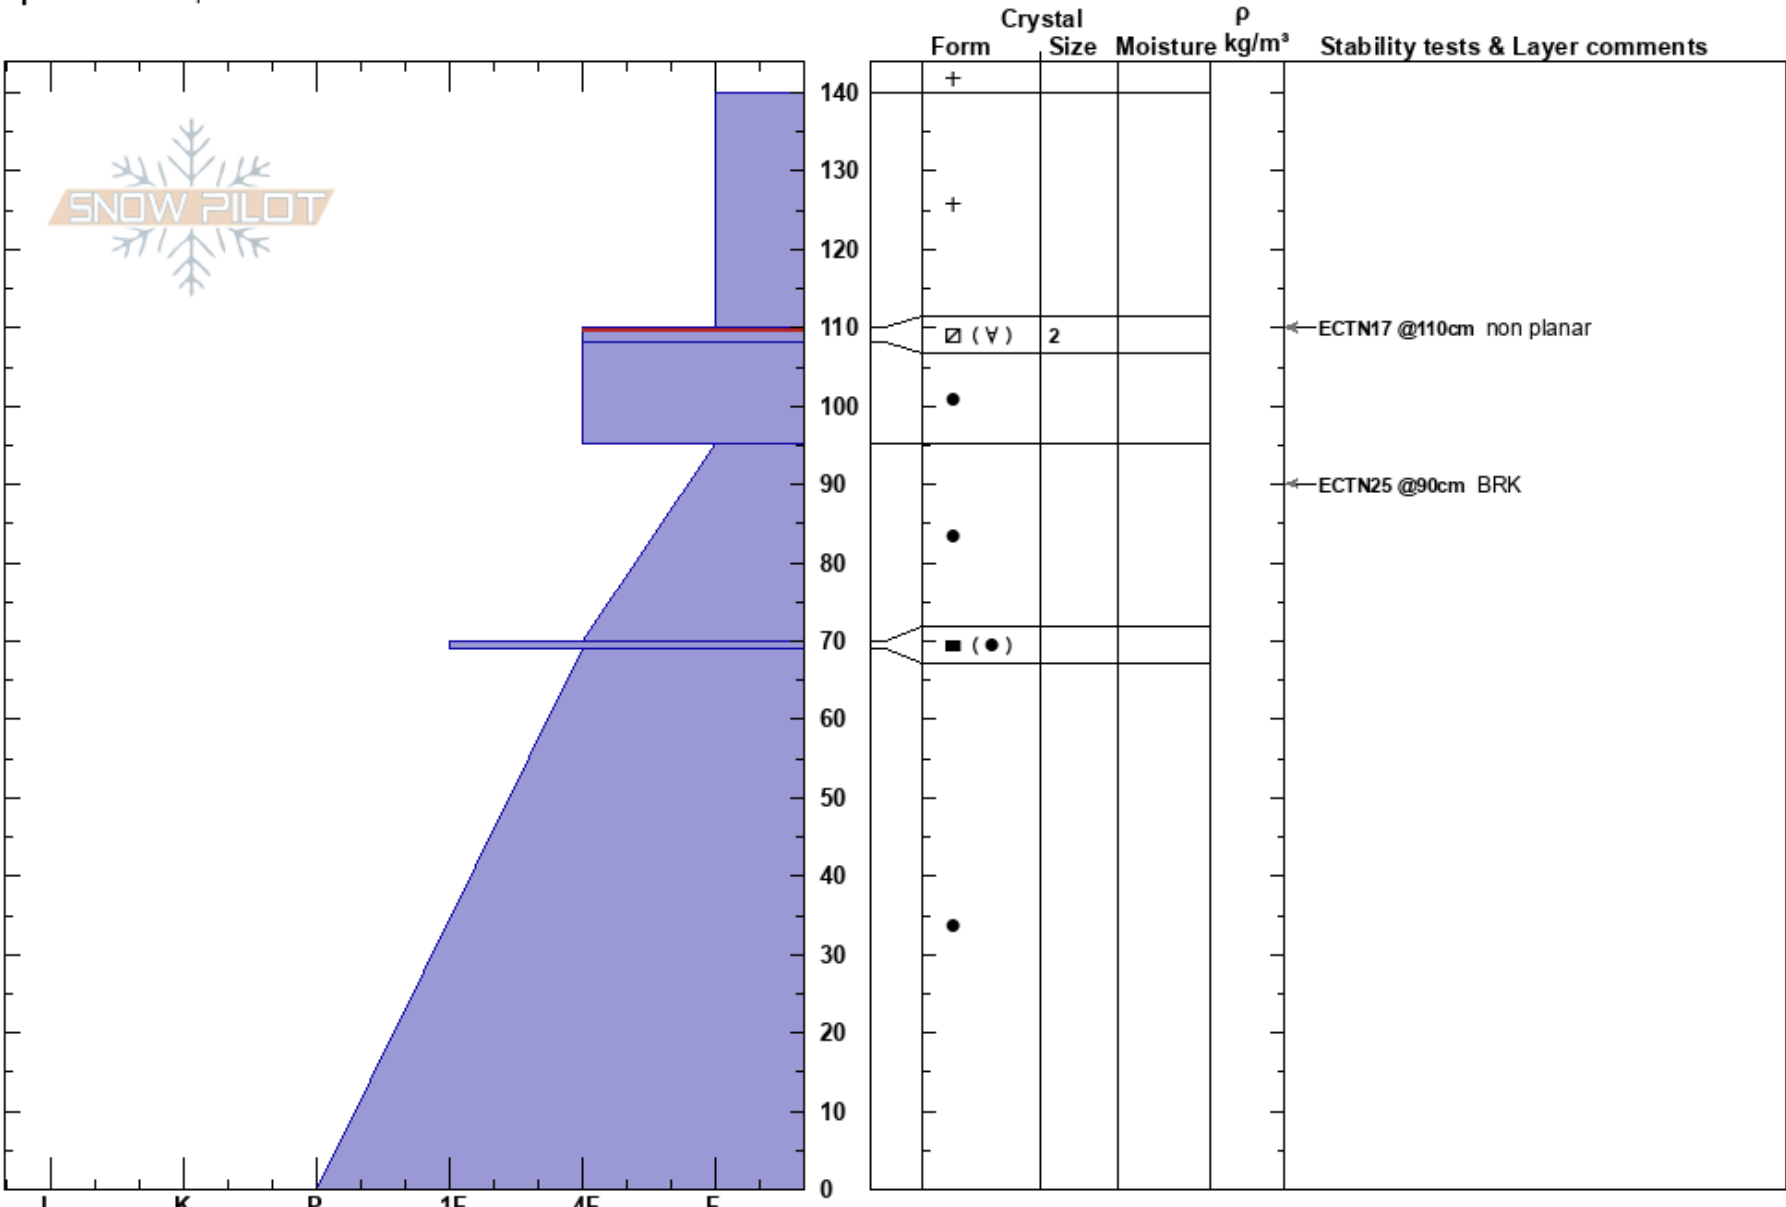

yo mama above TBowl  
 Chugach Range  
 AK  
 Elevation: 3792 ft  
 Aspect: NW  
 Specifics: Poor pit location

Ryan Smeeding  
 02/23/2022 - 9:30am  
 Co-ord: 60.99467N, -148.82273W  
 Slope Angle: 35°  
 Wind Loading:

Stability: **PF: 50** **Layer Notes:**  
 Air Temperature: **PS: 15** 110-108cm: Problematic layer  
 Sky Cover: BKN  
 Precipitation: NO  
 Wind: E Light Breeze

Notes: pit @300' above Toilet bowl/Wheelchair ramp in protected area  
 good skiing just flat light