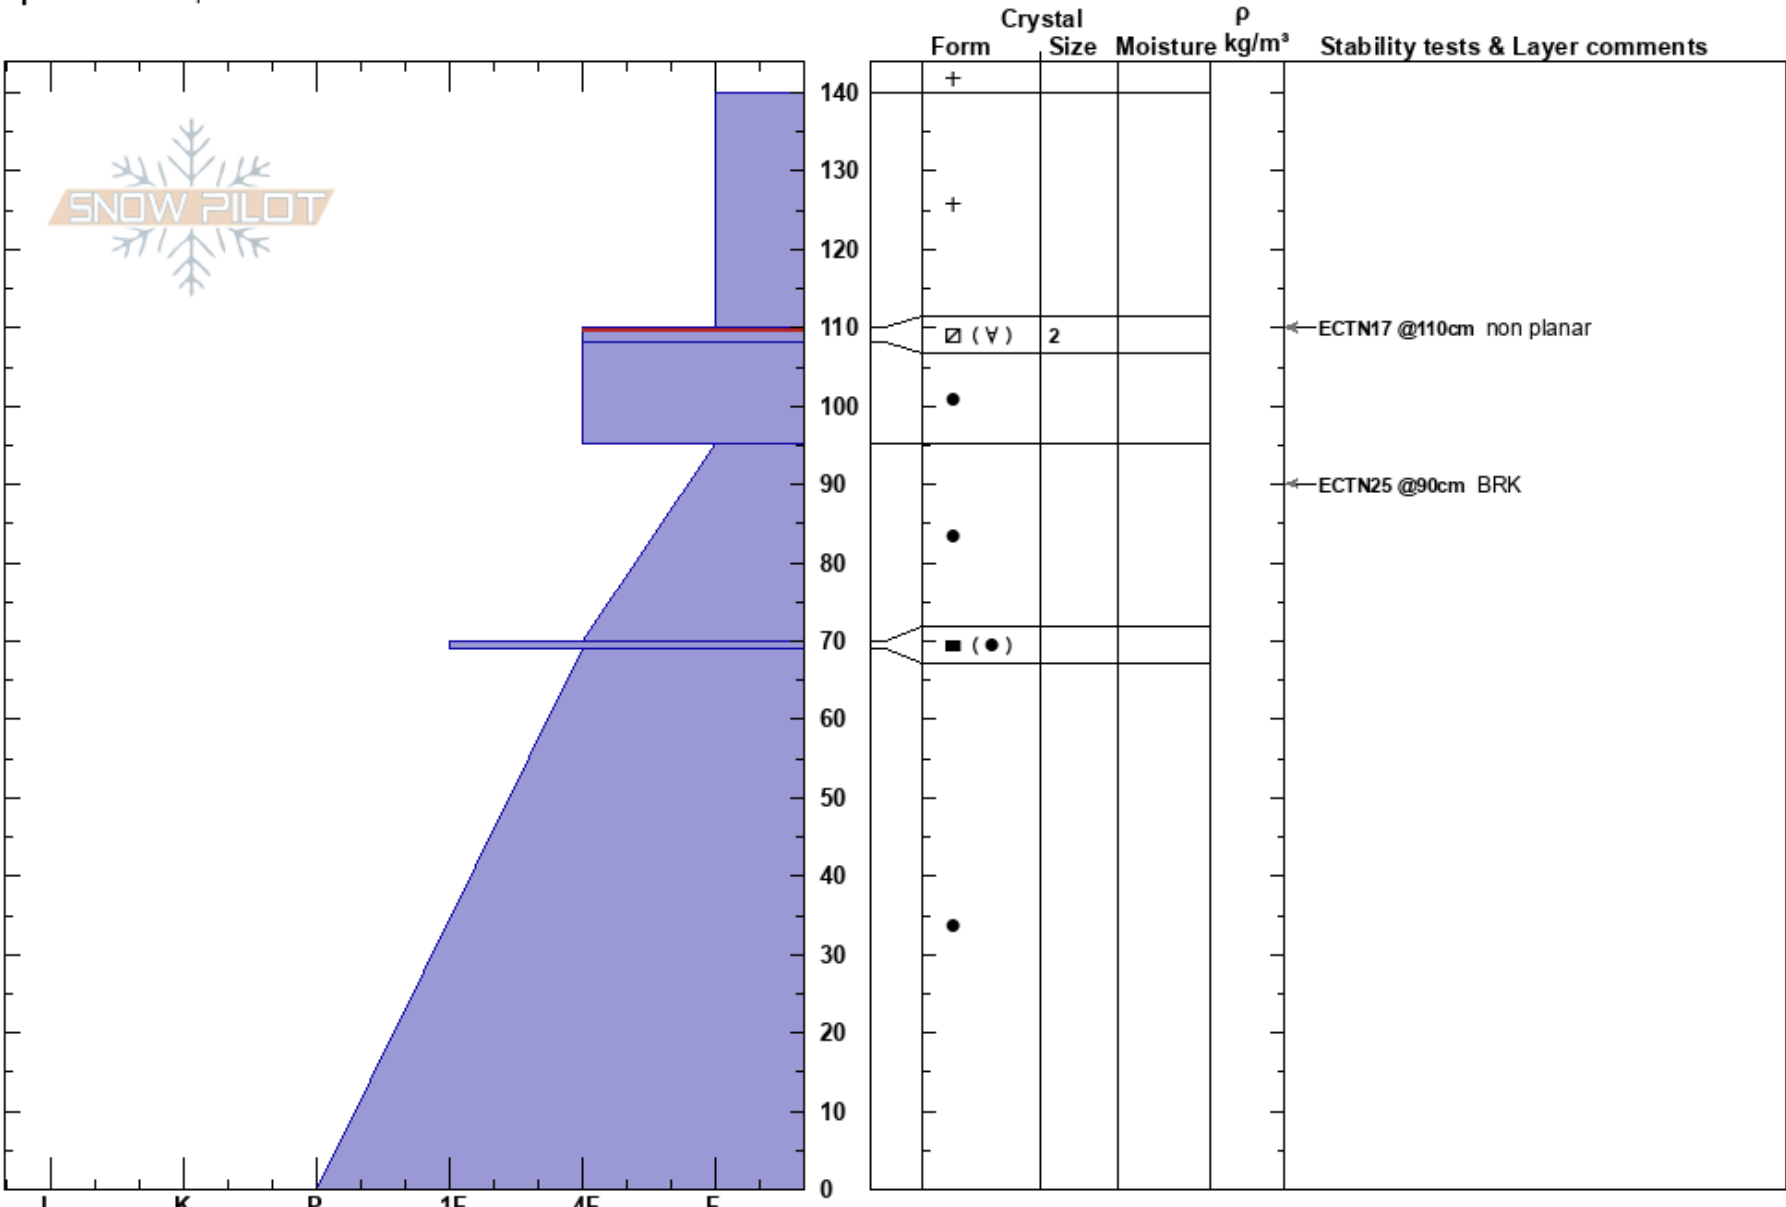

yo mama above TBowl
 Chugach Range
 AK
 Elevation: 3792 ft
 Aspect: NW
 Specifics: Poor pit location

Ryan Smeeding
 02/23/2022 - 9:30am
 Co-ord: 60.99467N, -148.82273W
 Slope Angle: 35°
 Wind Loading:

Stability: **PF: 50**
 Air Temperature: **PS: 15** 110-108cm: Problematic layer
 Sky Cover: BKN
 Precipitation: NO
 Wind: E Light Breeze

Notes: pit @300' above Toilet bowl/Wheelchair ramp in protected area
 good skiing just flat light