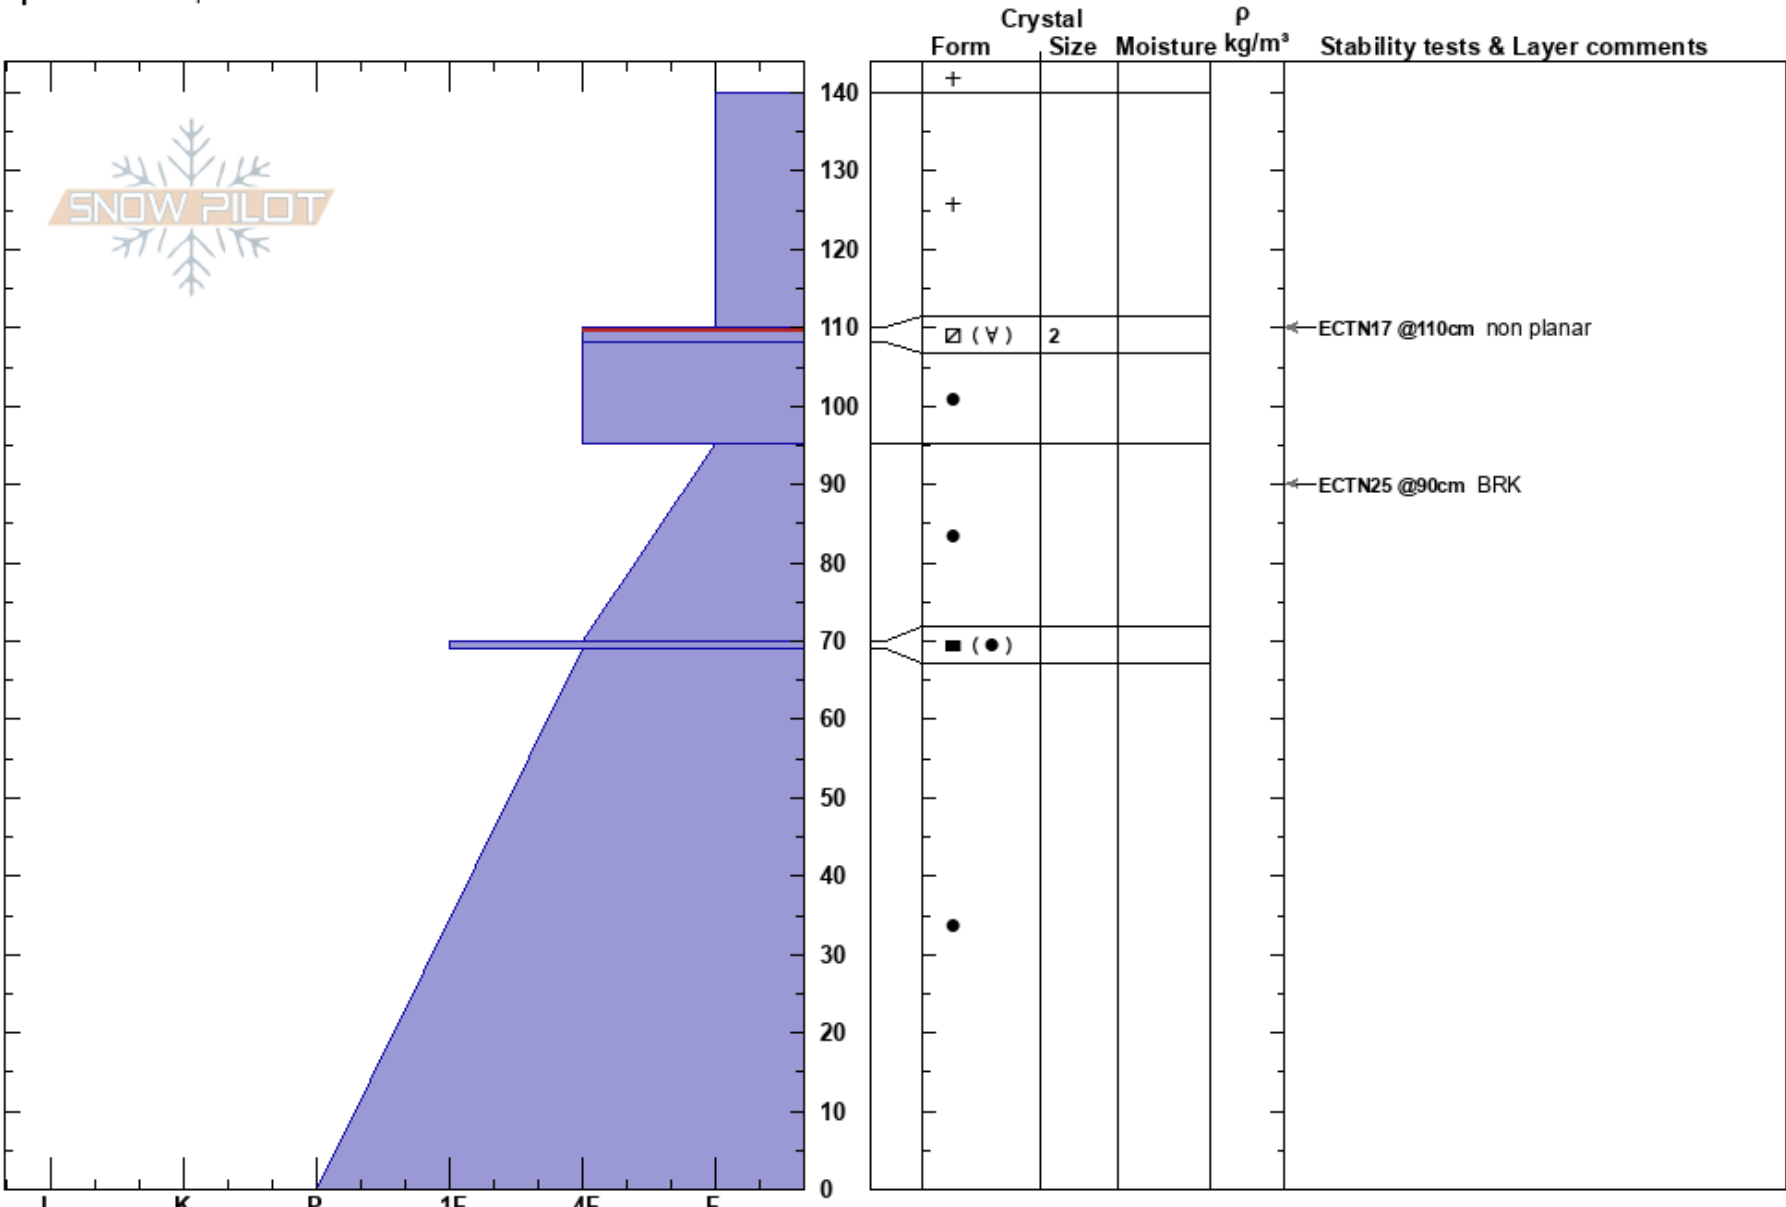

yo mama above TBowl  
 Chugach Range  
 AK  
 Elevation: 3792 ft  
 Aspect: NW  
 Specifics: Poor pit location

Ryan Smeeding  
 02/23/2022 - 9:30am  
 Co-ord: 60.99467N, -148.82273W  
 Slope Angle: 35°  
 Wind Loading:

Stability: **PF: 50**  
 Air Temperature: **PS: 15** 110-108cm: Problematic layer  
 Sky Cover: BKN  
 Precipitation: NO  
 Wind: E Light Breeze

Notes: pit @300' above Toilet bowl/Wheelchair ramp in protected area  
 good skiing just flat light