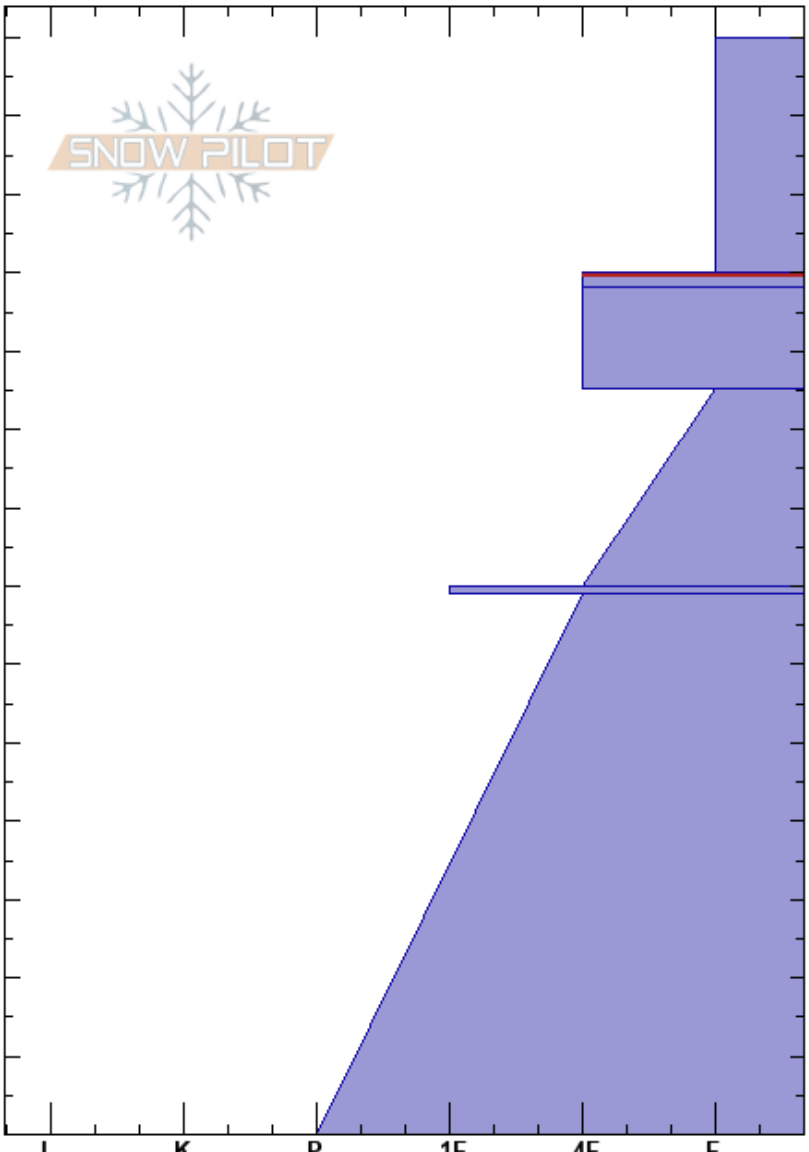

yo mama above TBowl  
 Chugach Range  
 AK  
 Elevation: 3792 ft  
 Aspect: NW  
 Specifics: Poor pit location

Ryan Smeeding  
 02/23/2022 - 9:30am  
 Co-ord: 60.99467N, -148.82273W  
 Slope Angle: 35°  
 Wind Loading:

Stability: **PF: 50**  
 Air Temperature: **PS: 15** 110-108cm: Problematic layer  
 Sky Cover: BKN  
 Precipitation: NO  
 Wind: E Light Breeze

Depth (cm)	Crystal		$\rho$ kg/m <sup>3</sup>	Stability tests & Layer comments
	Form	Size		
140	+			
125	+			
110	□ (∇)	2		← ECTN17 @110cm non planar
100	•			
85	•			← ECTN25 @90cm BRK
70	■ (•)			
35	•			