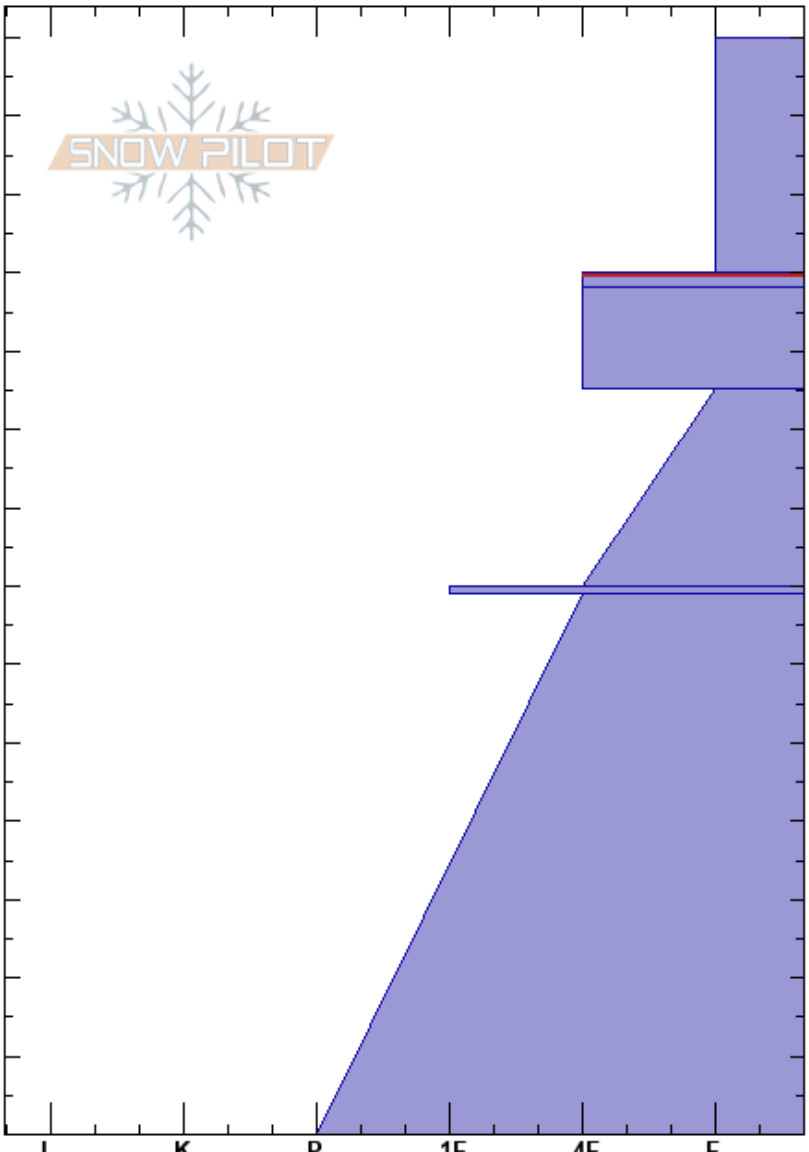

yo mama above TBowl
 Chugach Range
 AK
 Elevation: 3792 ft
 Aspect: NW
 Specifics: Poor pit location

Ryan Smeeding
 02/23/2022 - 9:30am
 Co-ord: 60.99467N, -148.82273W
 Slope Angle: 35°
 Wind Loading:

Stability: **PF: 50**
 Air Temperature: **PS: 15** 110-108cm: Problematic layer
 Sky Cover: BKN
 Precipitation: NO
 Wind: E Light Breeze

Depth (cm)	Crystal		Moisture	ρ kg/m ³	Stability tests & Layer comments
	Form	Size			
140	+				
125	+				
110	□ (∇)	2			← ECTN17 @110cm non planar
100	•				
85	•				← ECTN25 @90cm BRK
70	■ (•)				
35	•				