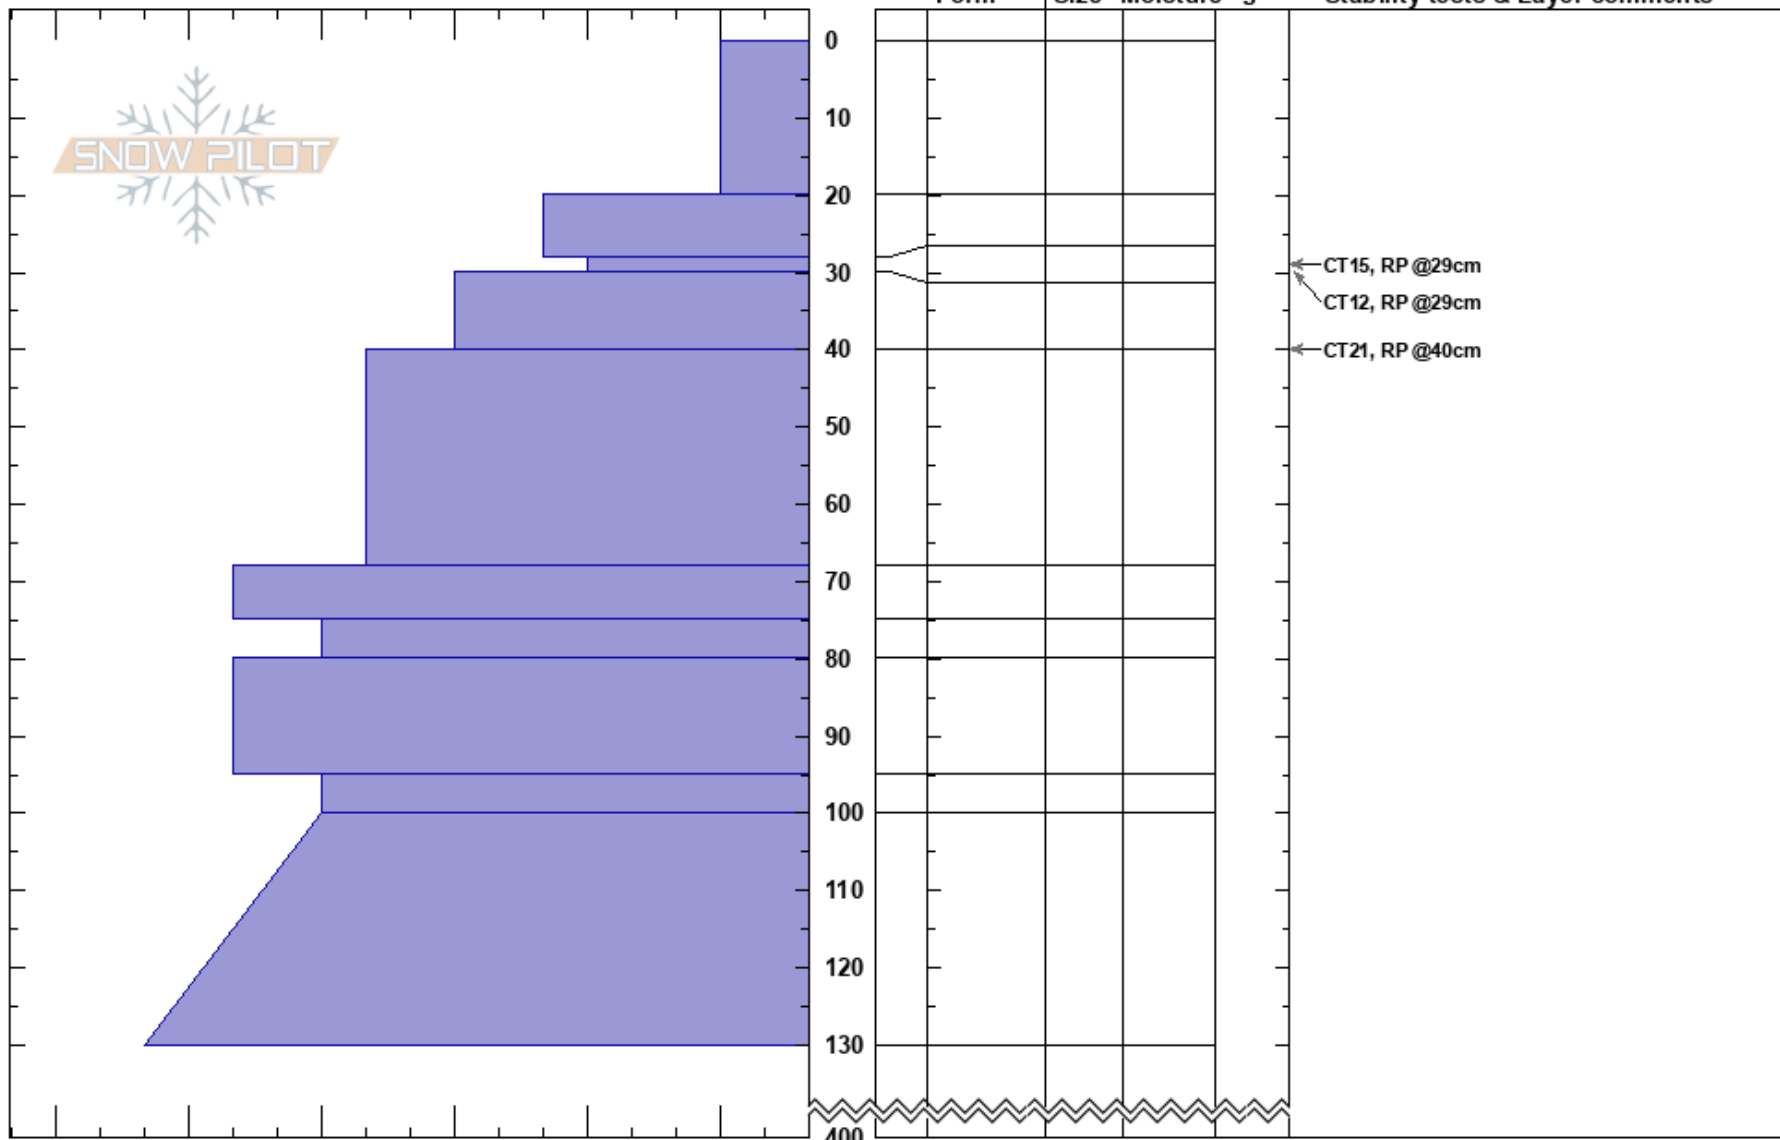

Boarderline Skier Left  
Monashee  
BC  
Elevation: 2200 m  
Aspect: SE  
Specifics:

Shawn West  
23/02/2022 - 12:00  
Co-ord:  
Slope Angle: 35°  
Wind Loading:

Stability:  
Air Temperature:  
Sky Cover:  
Precipitation:  
Wind:  
HS: 400  
PF: 50 28-30cm: Problematic layer  
PS: 30

Layer Notes:

Notes: