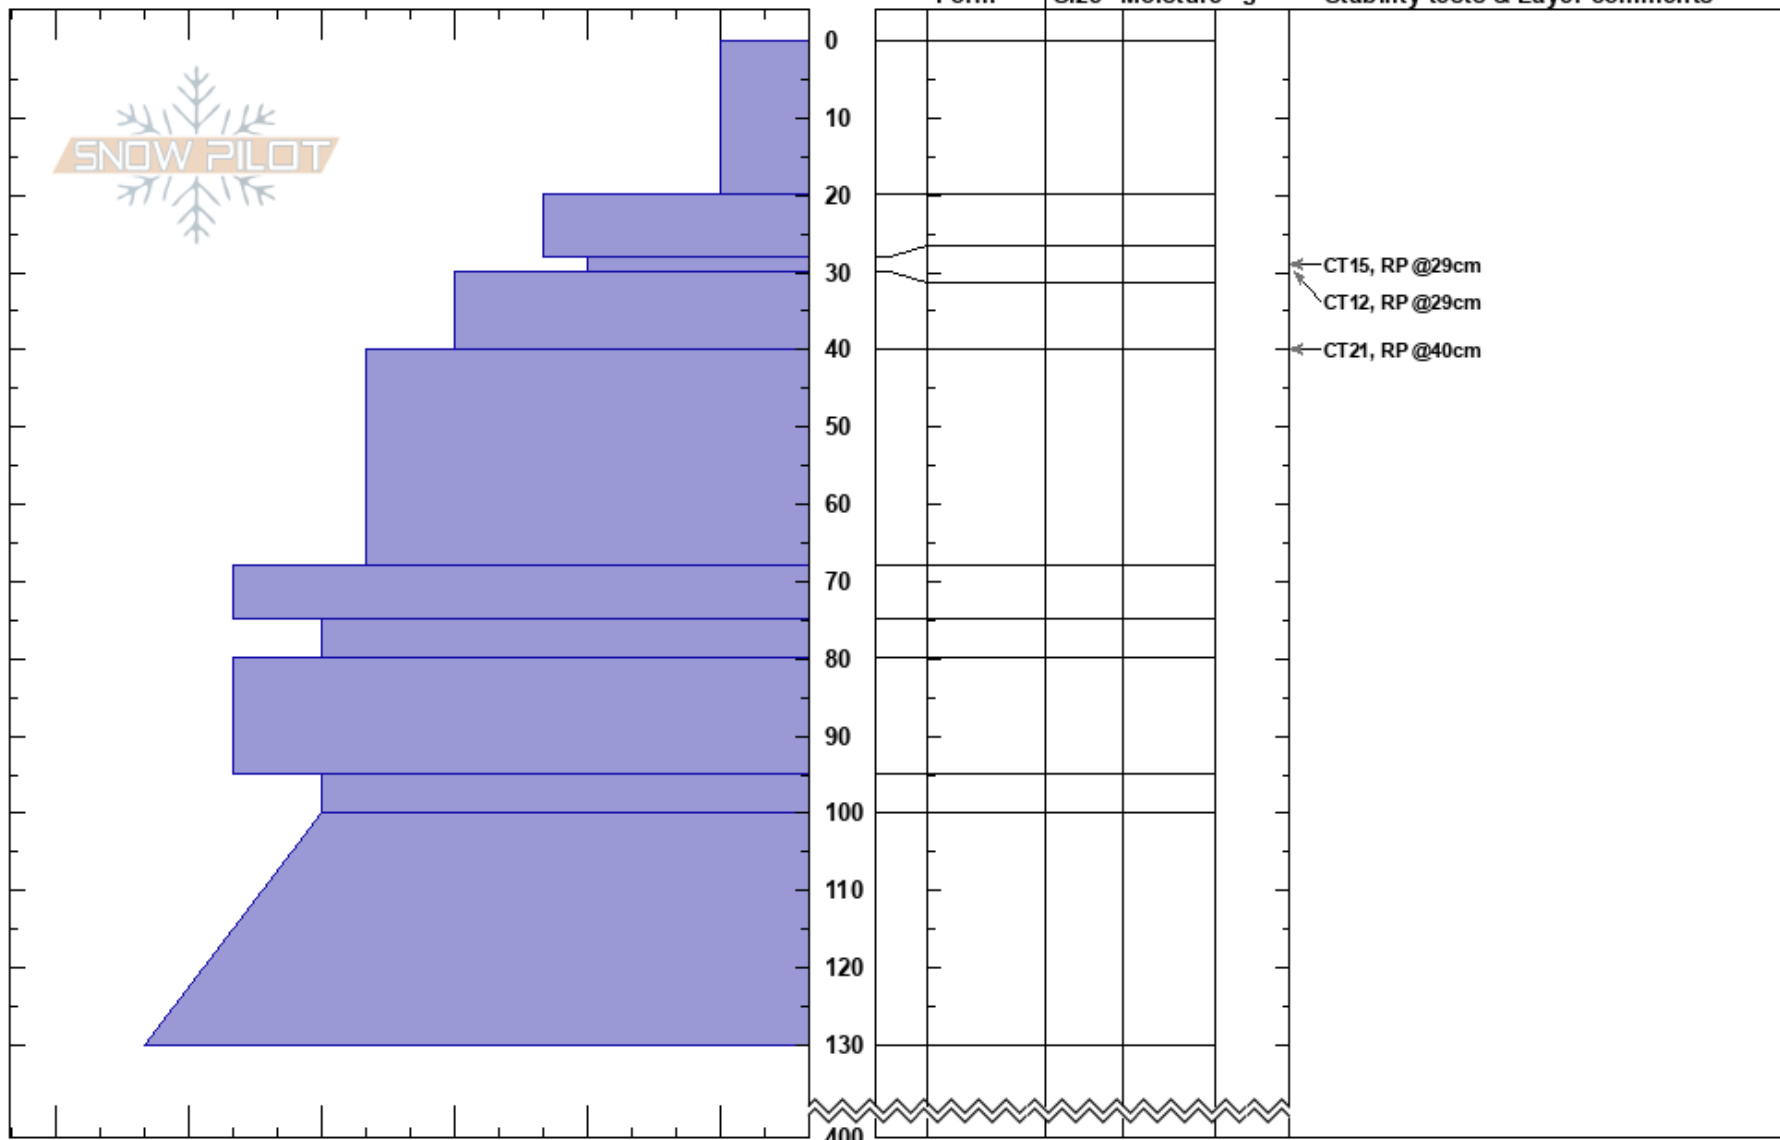

Boarderline Skier Left
Monashee
BC
Elevation: 2200 m
Aspect: SE
Specifics:

Shawn West
23/02/2022 - 12:00
Co-ord:
Slope Angle: 35°
Wind Loading:

Stability:
Air Temperature:
Sky Cover:
Precipitation:
Wind:
HS: 400
PF: 50 28-30cm: Problematic layer
PS: 30