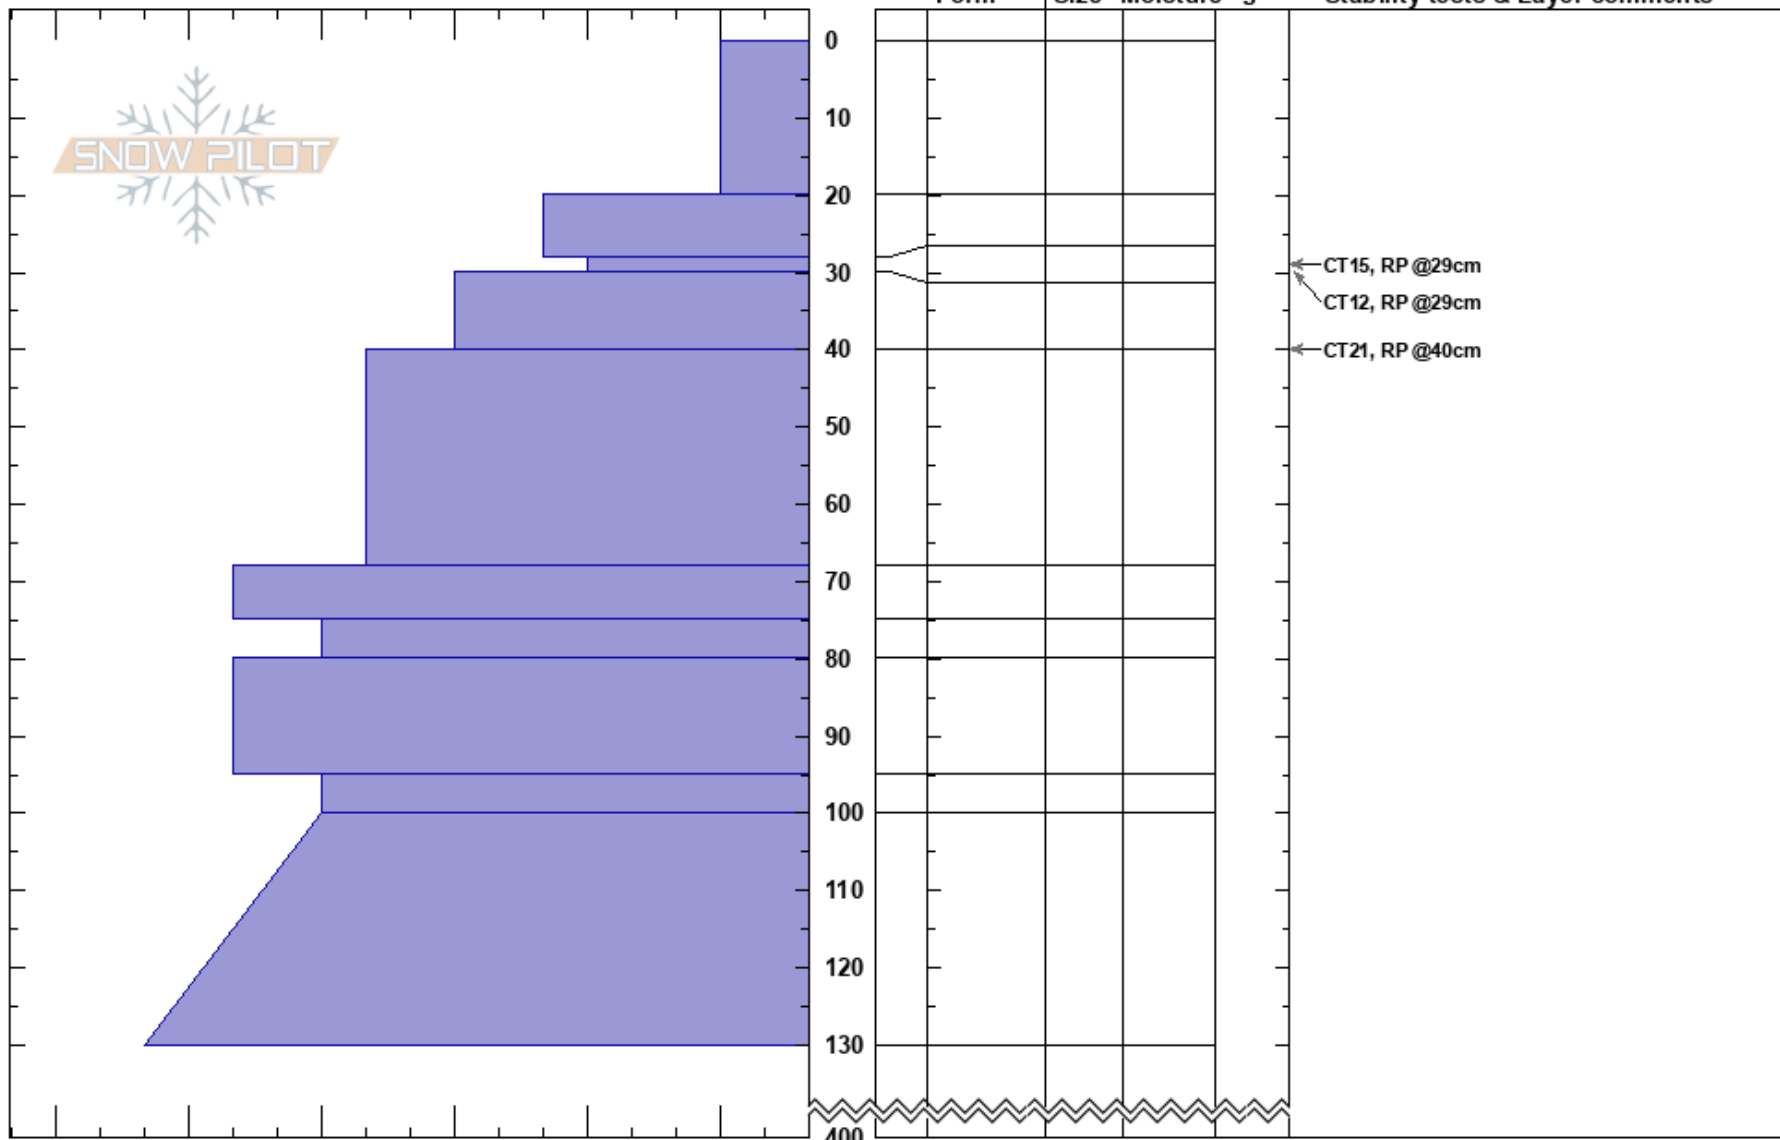

Boarderline Skier Left
Monashee
BC
Elevation: 2200 m
Aspect: SE
Specifics:

Shawn West
23/02/2022 - 12:00
Co-ord:
Slope Angle: 35°
Wind Loading:

Stability:
Air Temperature:
Sky Cover:
Precipitation:
Wind:
HS: 400
PF: 50 28-30cm: Problematic layer
PS: 30

Layer Notes:

Notes: