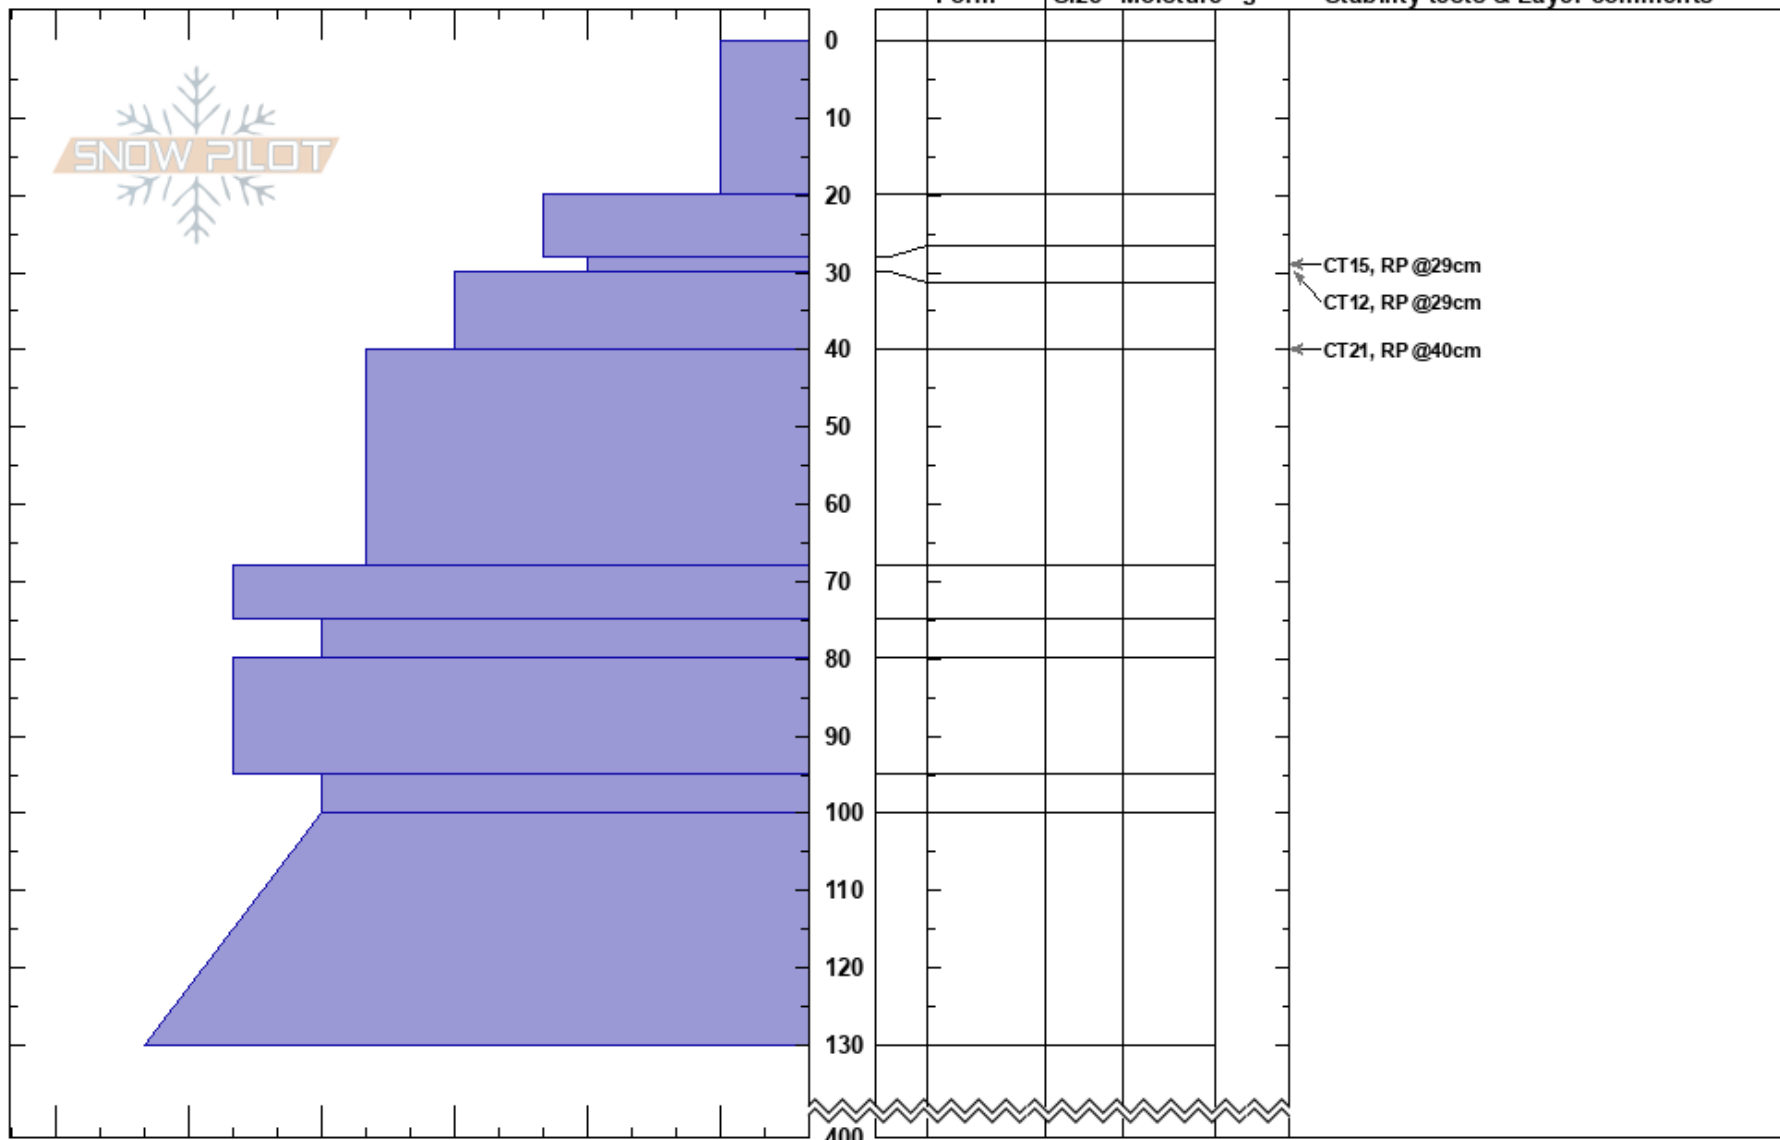

Boarderline Skier Left
 Monashee
 BC
 Elevation: 2200 m
 Aspect: SE
 Specifics:

Shawn West
 23/02/2022 - 12:00
 Co-ord:
 Slope Angle: 35°
 Wind Loading:

Stability:
 Air Temperature:
 Sky Cover:
 Precipitation:
 Wind:

HS: 400
 PF: 50 28-30cm: Problematic layer
 PS: 30

Notes: