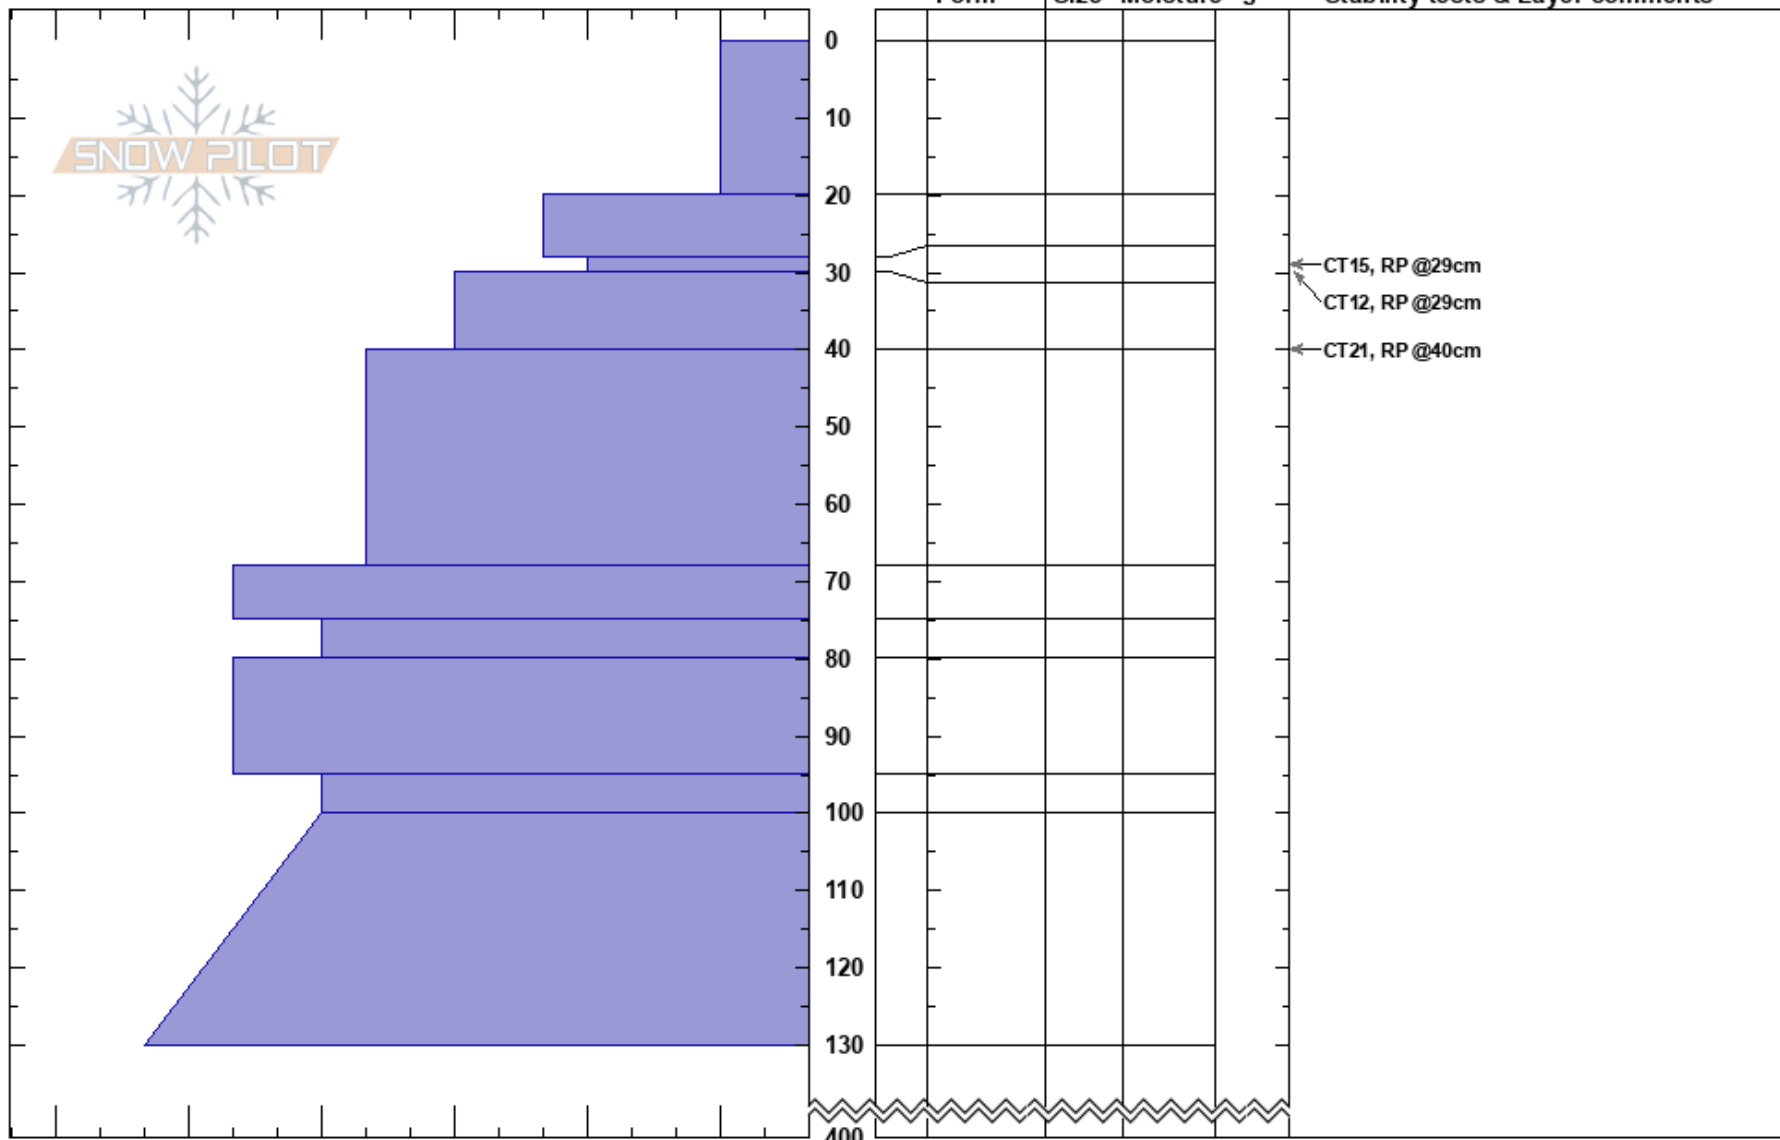

Boarderline Skier Left
Monashee
BC
Elevation: 2200 m
Aspect: SE
Specifics:

Shawn West
23/02/2022 - 12:00
Co-ord:
Slope Angle: 35°
Wind Loading:

Stability: **HS:400**
Air Temperature: **PF: 50** 28-30cm: Problematic layer
Sky Cover: **PS: 30**
Precipitation:
Wind: