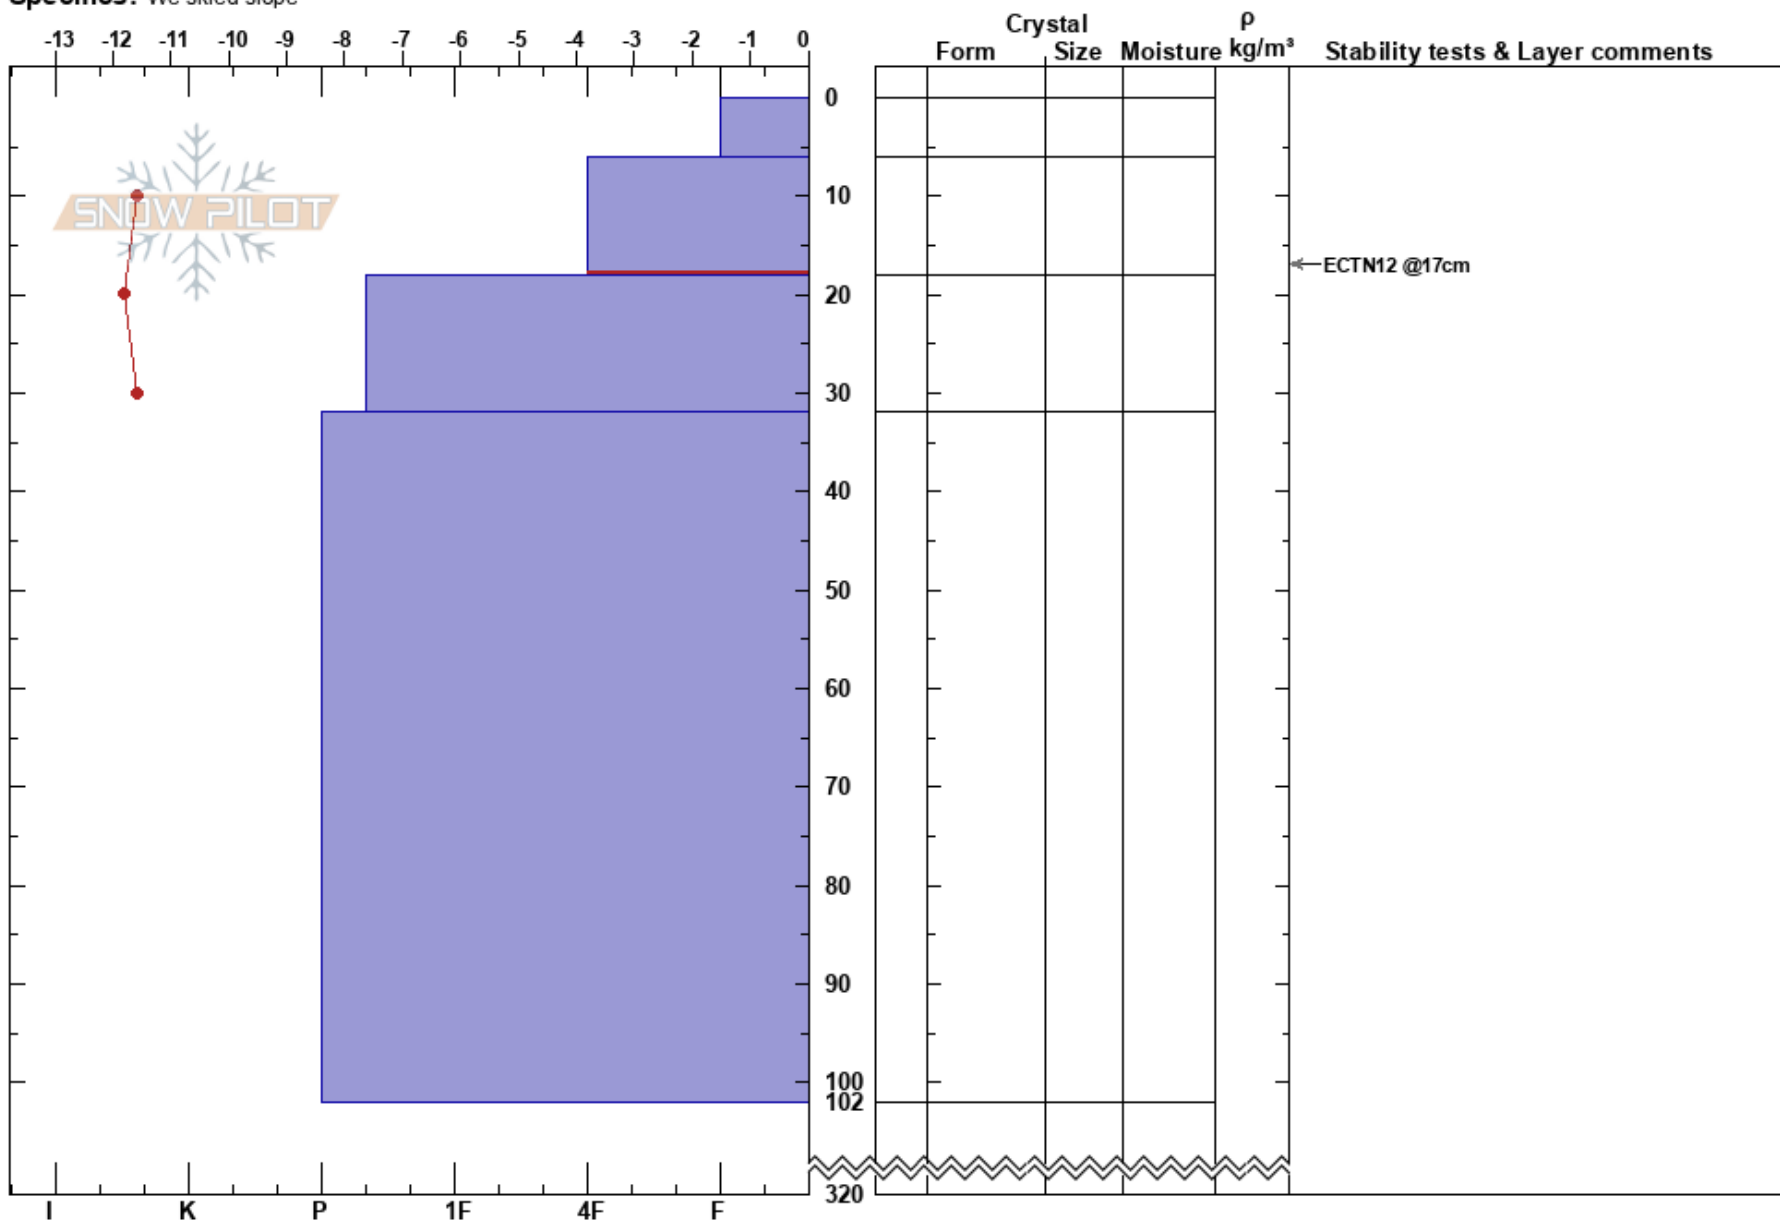

Kårsa N
 Abisko
 Sweden
Elevation: 1032 m
Aspect: N
Specifics: We skied slope

Erik Boström
 24/02/2022 - 10:40
Co-ord: 34W 396572W 7581143N
Slope Angle: 29°
Wind Loading: yes

Stability: HS:320
Air Temperature: -6.7°C **PF:** 35 6-18cm: Problematic layer
Sky Cover: SCT
Precipitation: NO
Wind: W Light Breeze