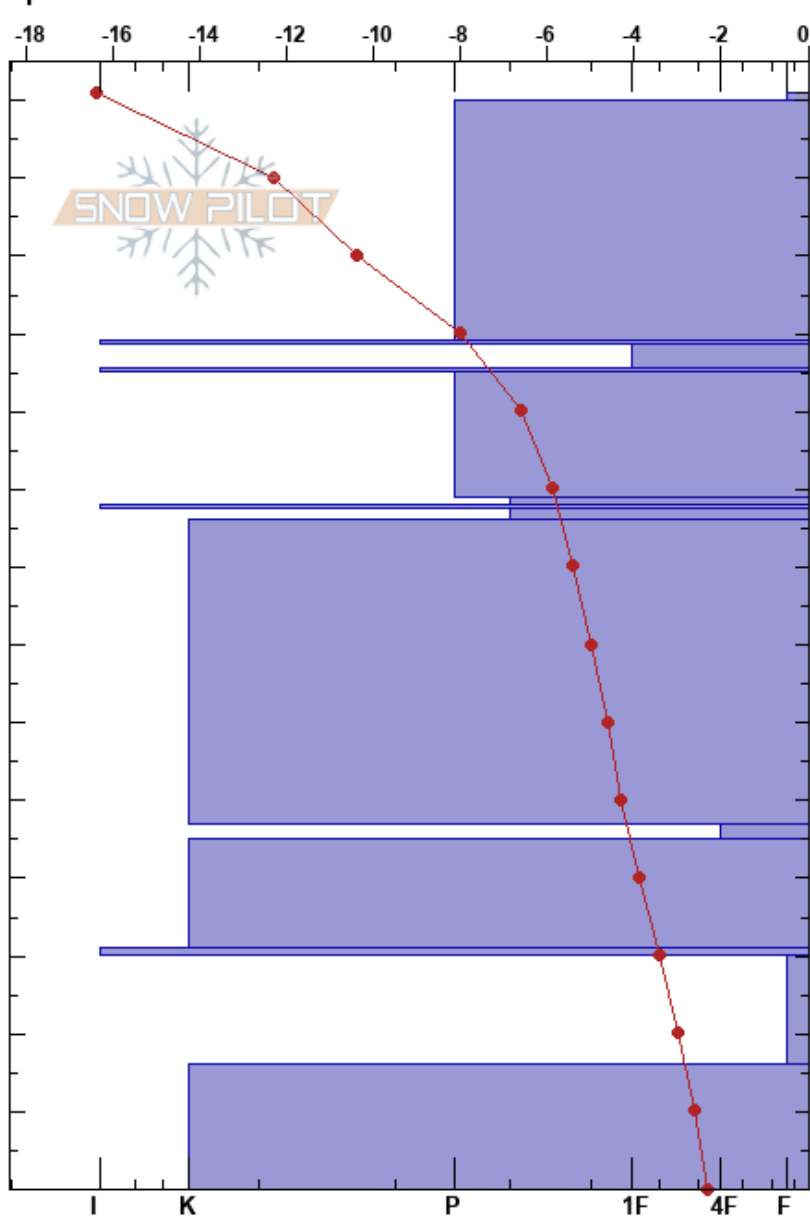

Flapк
 Khibiny mountains
 Russia
 Elevation: 470 m
 Aspect: W
 Specifics:

Vadim Vatof
 23/02/2022 - 12:00
 Co-ord: 67.60180N, 33.69378E
 Slope Angle: 28°
 Wind Loading:

Stability:
 Air Temperature: -12°C
 Sky Cover: CLR
 Precipitation: NO
 Wind:

HS: 141

PF: 6

Layer Notes:

Height (m)	Crystal		ρ kg/m ³	Stability tests & Layer comments
	Form	Size		
141	∇	1-2	D	
130	•	0.1-0.3	D	
120				
110	■			
100	□	0.3-0.5	D	
90	■			
80	●	0.3-0.5	D	
70	□	0.3-0.5	D	
60	■			
50	□	0.3-0.5	D	
40	•	0.1-0.3	D	
30	□	1-2	D	
20	⊖	0.1-0.3	D	
10	■			0.34
0	∧	2-4	D	
0	∧	1-2	D	

← CT21, SC @16cm

Notes: