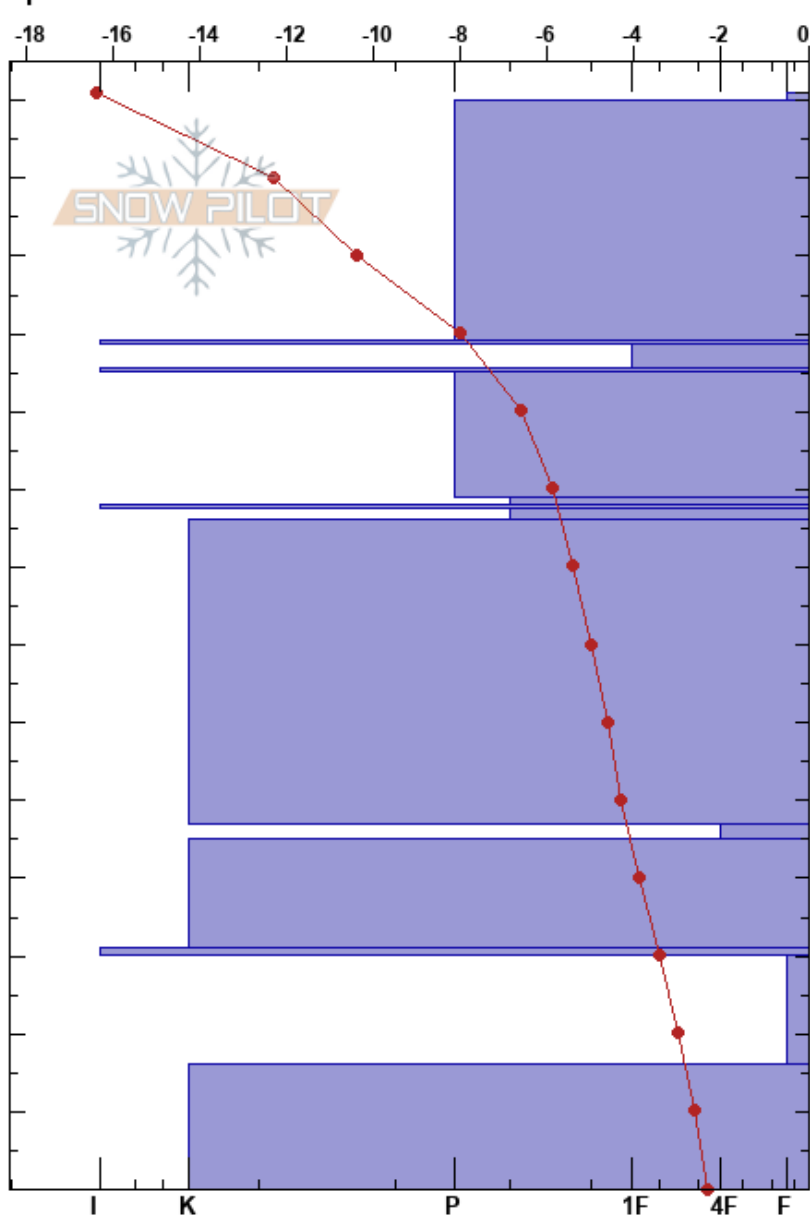

Flapк
 Khibiny mountains
 Russia
 Elevation: 470 m
 Aspect: W
 Specifics:

Vadim Vatof
 23/02/2022 - 12:00
 Co-ord: 67.60180N, 33.69378E
 Slope Angle: 28°
 Wind Loading:

Stability:
 Air Temperature: -12°C
 Sky Cover: CLR
 Precipitation: NO
 Wind:
 HS: 141
 PF: 6
 Layer Notes:

Height (m)	Crystal		ρ kg/m ³	Stability tests & Layer comments
	Form	Size		
141	∇	1-2	D	
130	•	0.1-0.3	D	
120				
110	■			
100	□	0.3-0.5	D	
90	■			
80	●	0.3-0.5	D	
70	□	0.3-0.5	D	
60	■			
50	□	0.3-0.5	D	
40	•	0.1-0.3	D	
30	□	1-2	D	
20	⊖	0.1-0.3	D	
10	■			0.34
0	∧	2-4	D	← CT21, SC @16cm
0	∧	1-2	D	