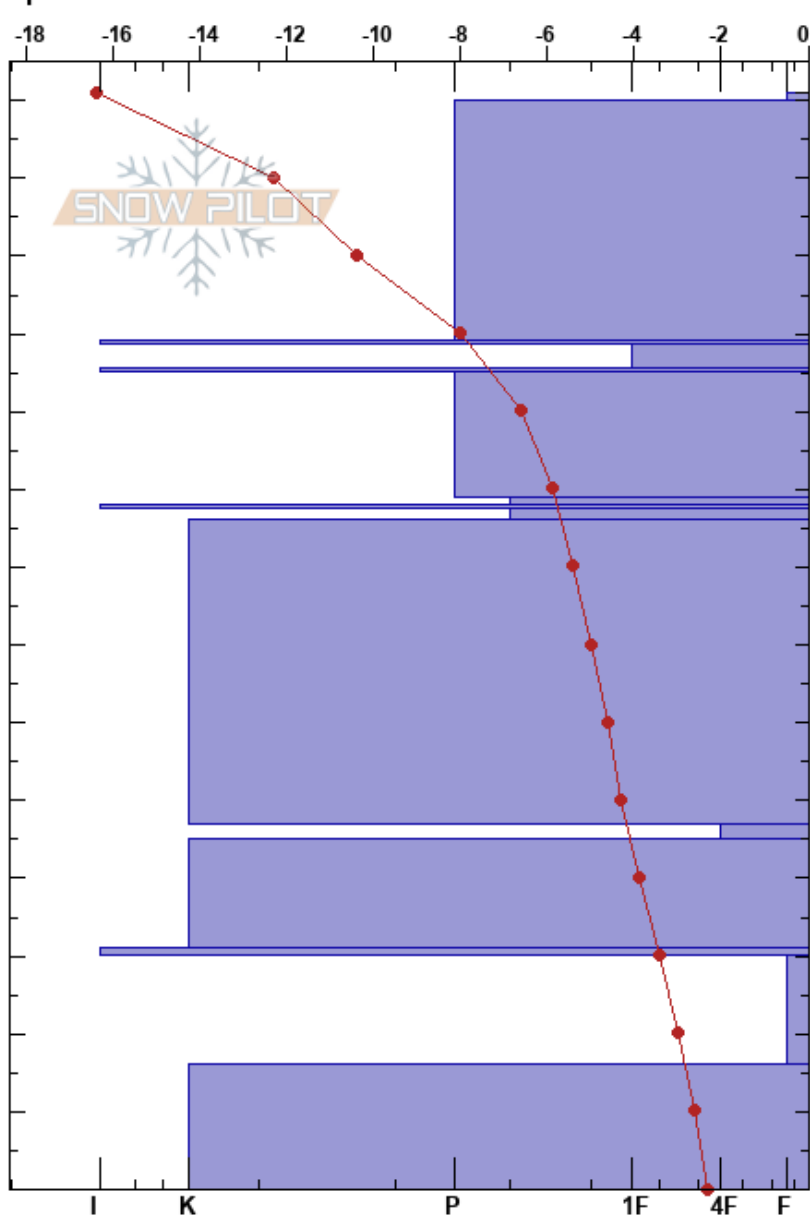

Flapк
 Khibiny mountains
 Russia
 Elevation: 470 m
 Aspect: W
 Specifics:

Vadim Vatof
 23/02/2022 - 12:00
 Co-ord: 67.60180N, 33.69378E
 Slope Angle: 28°
 Wind Loading:

Stability:
 Air Temperature: -12°C
 Sky Cover: CLR
 Precipitation: NO
 Wind:
 HS: 141
 PF: 6
 Layer Notes:

Height (m)	Crystal		ρ kg/m ³	Stability tests & Layer comments
	Form	Size		
141	∇	1-2	D	
130	•	0.1-0.3	D	
120				
110	■			
110	□	0.3-0.5	D	
100	■			
100	●	0.3-0.5	D	
100	□	0.3-0.5	D	
90	■			
90	□	0.3-0.5	D	
80	■			
80	□	0.3-0.5	D	
70				
60	•	0.1-0.3	D	
50				
50	□	1-2	D	
40	⊖	0.1-0.3	D	
30	■			0.34
20	∧	2-4	D	← CT21, SC @16cm
10	∧	1-2	D	