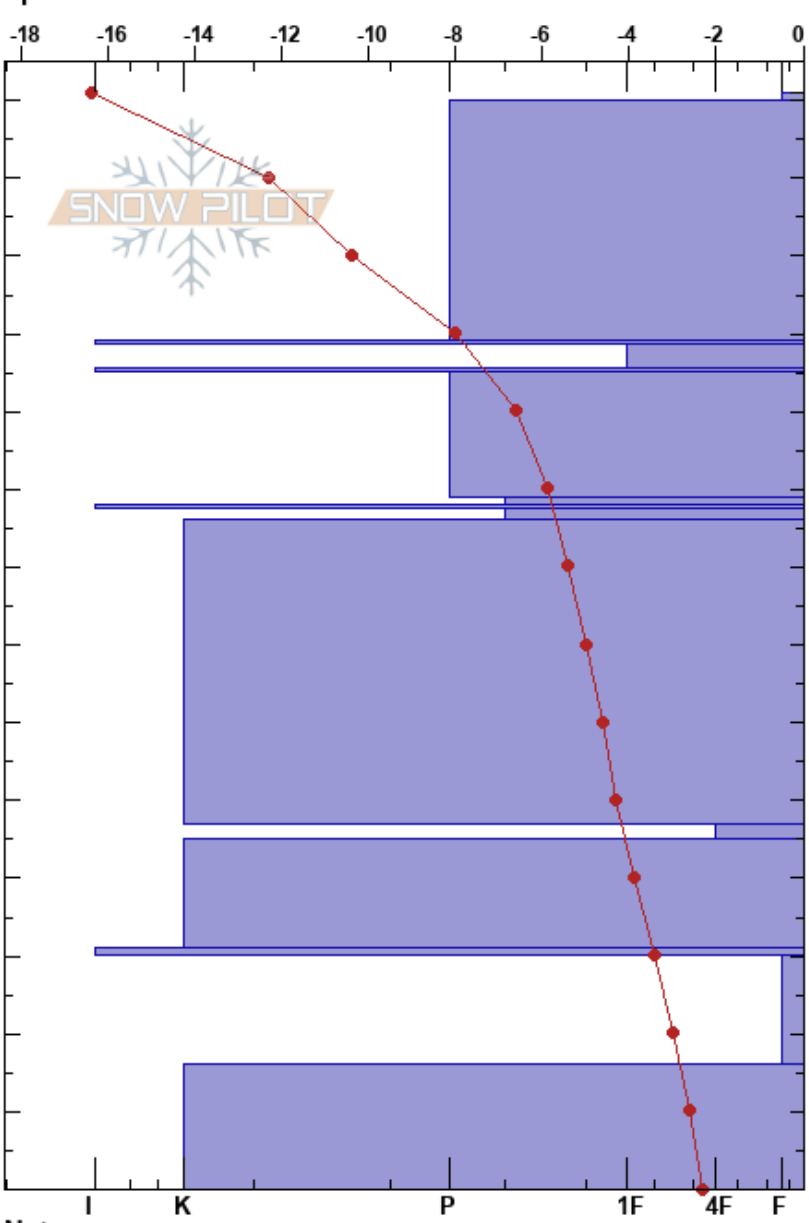

Flapк  
 Khibiny mountains  
 Russia  
 Elevation: 470 m  
 Aspect: W  
 Specifics:

Vadim Vatof  
 23/02/2022 - 12:00  
 Co-ord: 67.60180N, 33.69378E  
 Slope Angle: 28°  
 Wind Loading:

Stability:  
 Air Temperature: -12°C  
 Sky Cover: CLR  
 Precipitation: NO  
 Wind:  
 HS: 141  
 PF: 6  
 Layer Notes:

Form	Crystal		Moisture	$\rho$ kg/m <sup>3</sup>	Stability tests & Layer comments
	Size				
V	1-2		D		
.	0.1-0.3		D		
■					
□	0.3-0.5		D		
■					
●	0.3-0.5		D		
□	0.3-0.5		D		
■					
□	0.3-0.5		D		
.	0.1-0.3		D		
□	1-2		D		
⊖	0.1-0.3		D		
■				0.34	
^	2-4		D		
^	1-2		D		← CT21, SC @16cm