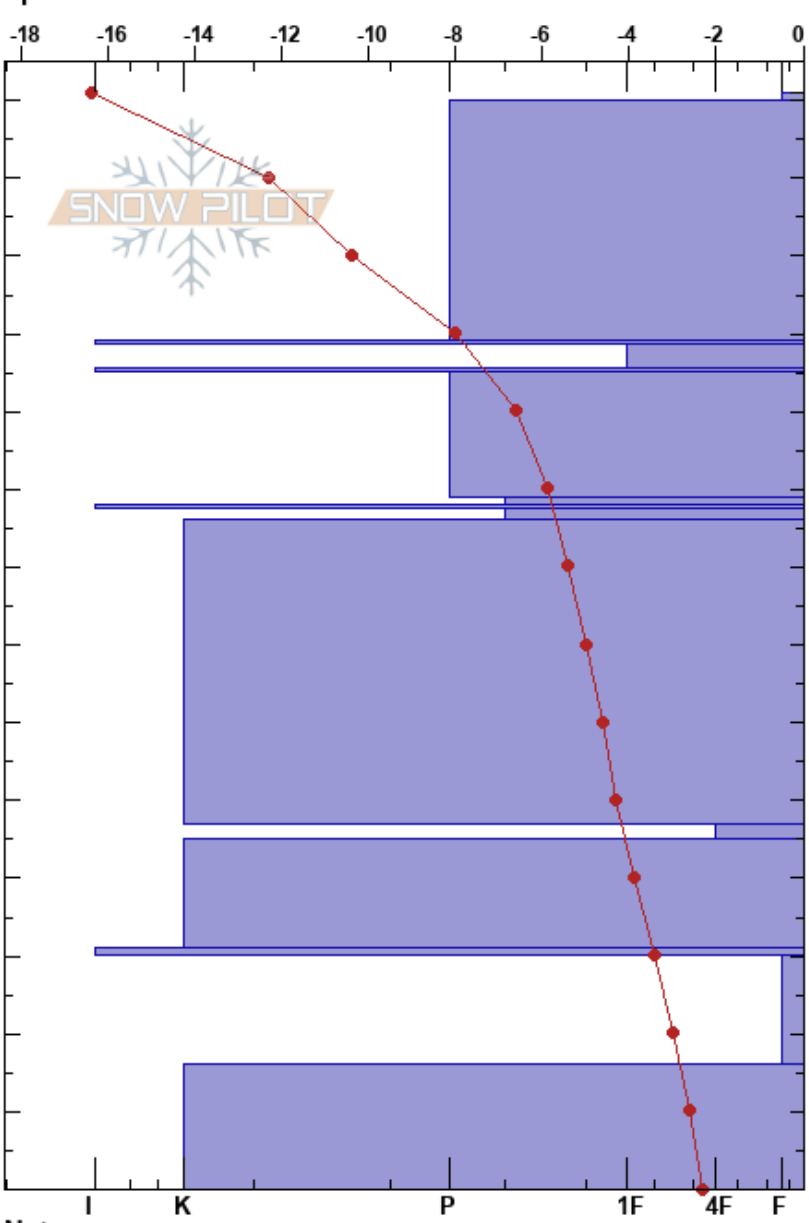

Плпк
 Khibiny mountains
 Russia
 Elevation: 470 m
 Aspect: W
 Specifics:

Vadim Vatof
 23/02/2022 - 12:00
 Co-ord: 67.60180N, 33.69378E
 Slope Angle: 28°
 Wind Loading:

Stability:
 Air Temperature: -12°C
 Sky Cover: CLR
 Precipitation: NO
 Wind:
 HS: 141
 PF: 6
 Layer Notes:

Height (m)	Crystal		ρ kg/m ³	Stability tests & Layer comments
	Form	Size		
141	∇	1-2	D	
130	•	0.1-0.3	D	
120				
110	■			
100	□	0.3-0.5	D	
90	■			
80	●	0.3-0.5	D	
70	□	0.3-0.5	D	
60	■			
50	□	0.3-0.5	D	
40	•	0.1-0.3	D	
30	□	1-2	D	
20	⊖	0.1-0.3	D	
10	■			0.34
0	∧	2-4	D	← CT21, SC @16cm
0	∧	1-2	D	