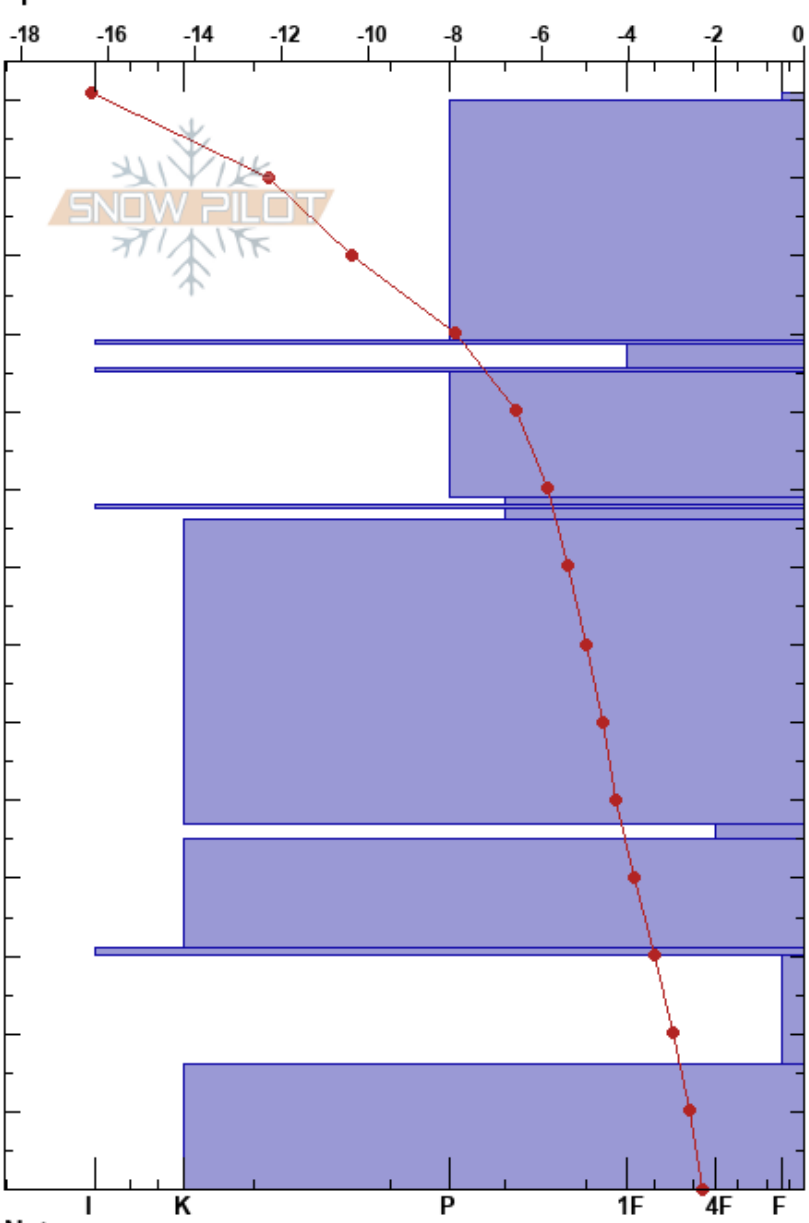

Flapk  
 Khibiny mountains  
 Russia  
 Elevation: 470 m  
 Aspect: W  
 Specifics:

Vadim Vatof  
 23/02/2022 - 12:00  
 Co-ord: 67.60180N, 33.69378E  
 Slope Angle: 28°  
 Wind Loading:

Stability:  
 Air Temperature: -12°C  
 Sky Cover: CLR  
 Precipitation: NO  
 Wind:  
 HS: 141  
 PF: 6  
 Layer Notes:

Elev (m)	Crystal		Moisture	$\rho$ kg/m <sup>3</sup>	Stability tests & Layer comments
	Form	Size			
141	V	1-2	D		
130	.	0.1-0.3	D		
120					
110	■				
100	□	0.3-0.5	D		
90	■				
80	●	0.3-0.5	D		
70	□	0.3-0.5	D		
60	■				
50	□	0.3-0.5	D		
40	.	0.1-0.3	D		
30	□	1-2	D	0.34	
20	⊖	0.1-0.3	D		
10	■				
0	^	2-4	D		
	^	1-2	D		

← CT21, SC @16cm

Notes: