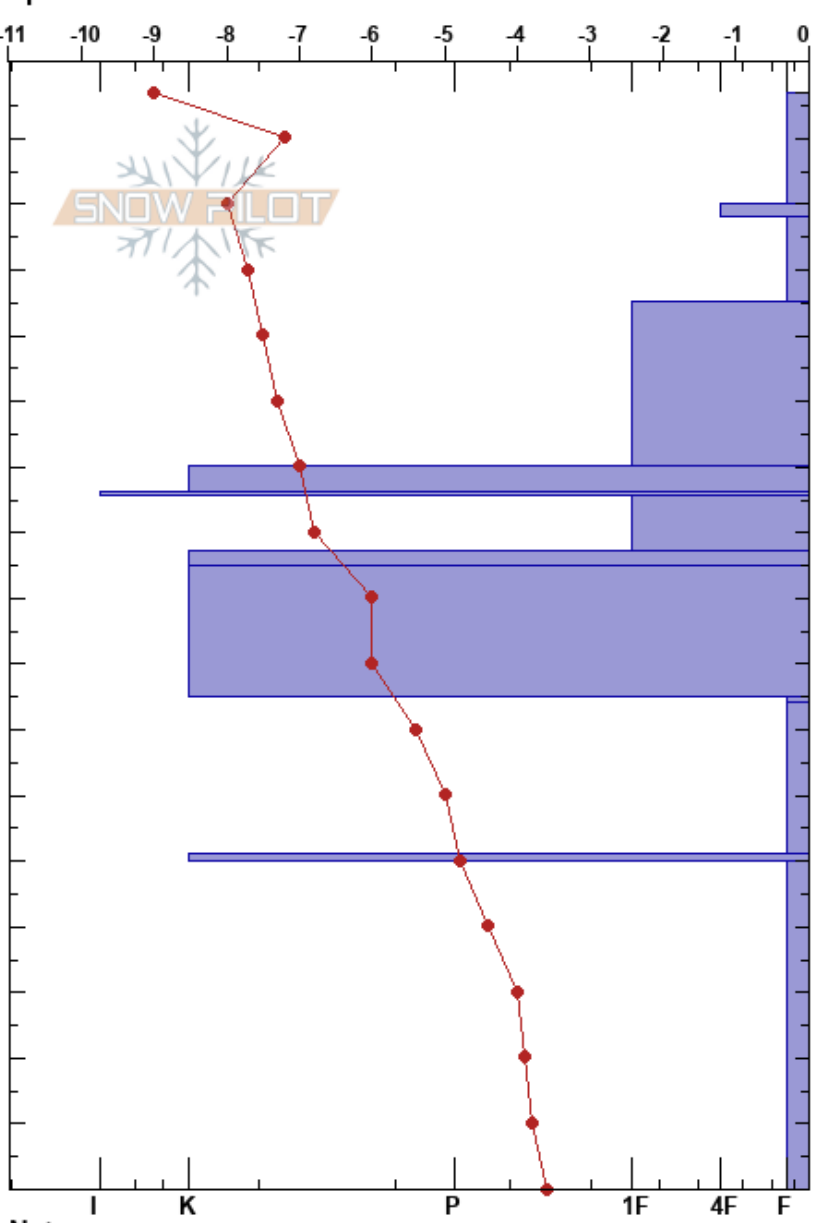

230 South  
 Khibiny mountains  
 Russia  
 Elevation: 720 m  
 Aspect: SW  
 Specifics:

Vadim Vatof  
 22/02/2022 - 14:00  
 Co-ord: 67.66408N, 33.69155E  
 Slope Angle: 45°  
 Wind Loading:

Stability:  
 Air Temperature: -4°C  
 Sky Cover: CLR  
 Precipitation: NO  
 Wind:  
 HS: 167  
 PF: 22  
 95-75cm: Problematic layer

Height (cm)	Crystal		Moisture	$\rho$ kg/m <sup>3</sup>	Stability tests & Layer comments
	Form	Size			
167					
160	* ( / )	2			
150	/	0.5-1			
140	/	0.5-1			
130					
120	●	0.5-1			
110	■		D		
100	●	0.5-1			
90	■				
80	^	1-1.5			← CT18, SC @80cm
70	■				
60	^	2-3			
50	■				
40					
30					
20	^	2-3			
10					
0					