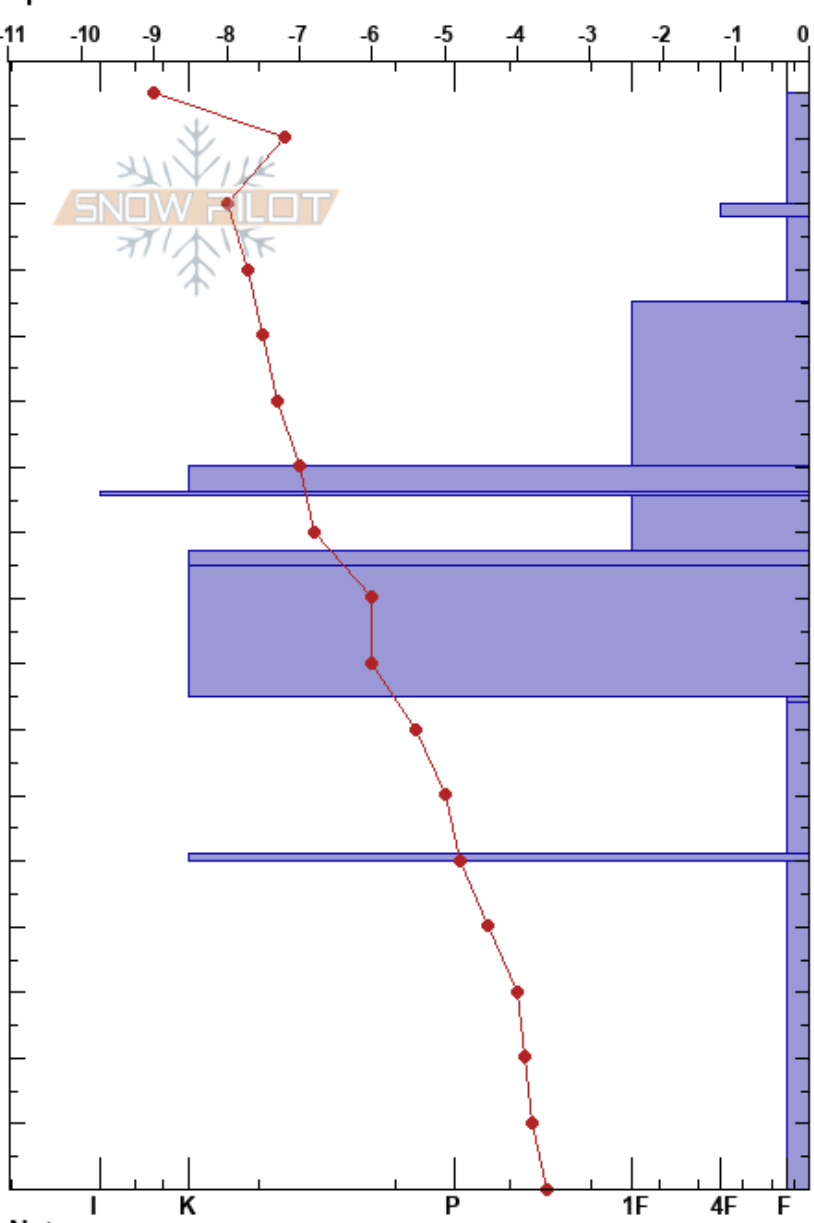

230 South
 Khibiny mountains
 Russia
 Elevation: 720 m
 Aspect: SW
 Specifics:

Vadim Vatof
 22/02/2022 - 14:00
 Co-ord: 67.66408N, 33.69155E
 Slope Angle: 45°
 Wind Loading:

Stability:
 Air Temperature: -4°C
 Sky Cover: CLR
 Precipitation: NO
 Wind:
 HS: 167
 PF: 22
 95-75cm: Problematic layer

Height (cm)	Crystal		Moisture	ρ kg/m ³	Stability tests & Layer comments
	Form	Size			
167					
160	* (/)	2			
150	/	0.5-1			
140	/	0.5-1			
130					
120	●	0.5-1			
110	■		D		
100	●	0.5-1			
90	■				
80	^	1-1.5			← CT18, SC @80cm
70	■				
60	^	2-3			
50	■				
40					
30					
20	^	2-3			
10					
0					