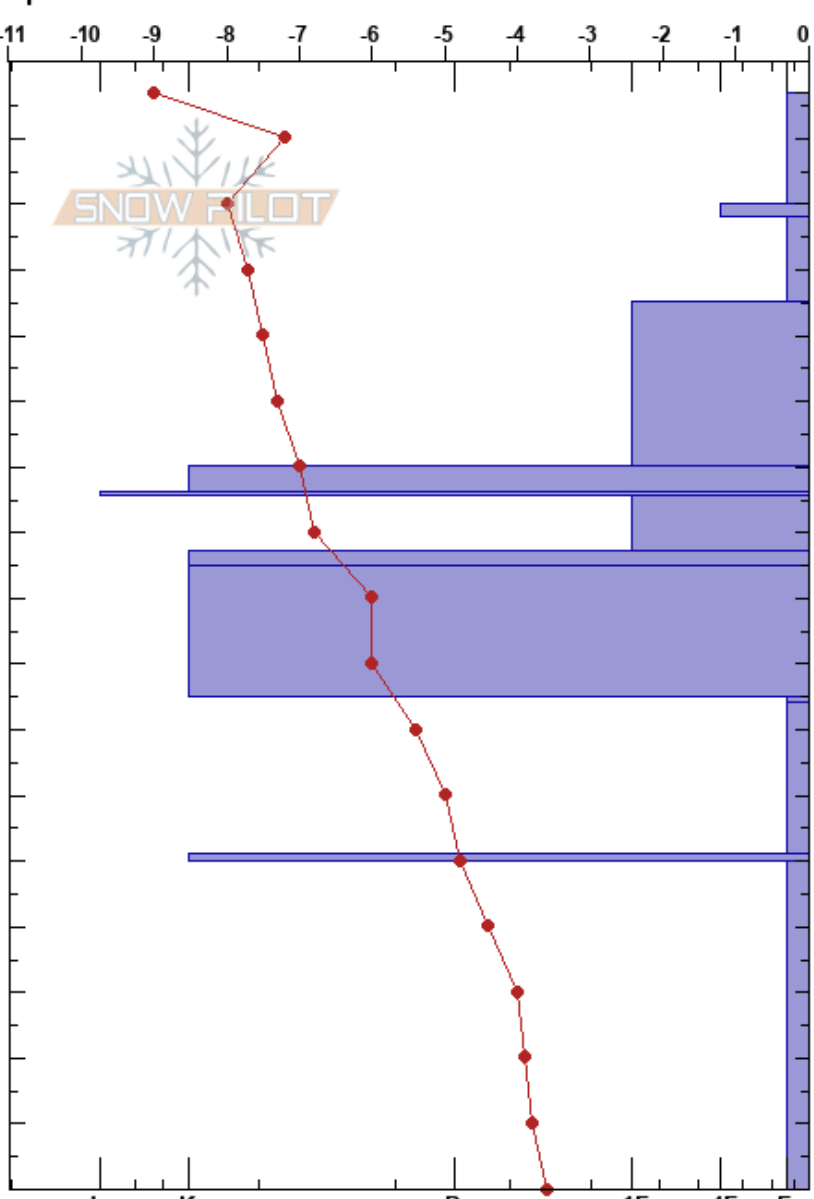

230 South
 Khibiny mountains
 Russia
 Elevation: 720 m
 Aspect: SW
 Specifics:

Vadim Vatof
 22/02/2022 - 14:00
 Co-ord: 67.66408N, 33.69155E
 Slope Angle: 45°
 Wind Loading:

Stability:
 Air Temperature: -4°C
 Sky Cover: CLR
 Precipitation: NO
 Wind:
 HS: 167
 PF: 22
 95-75cm: Problematic layer

Height (cm)	Crystal		Moisture	ρ kg/m ³	Stability tests & Layer comments
	Form	Size			
167					
160	* (/)	2			
150	/	0.5-1			
140	/	0.5-1			
130					
120	●	0.5-1			
110	■		D		
100	●	0.5-1			
90	■				
80	^	1-1.5			← CT18, SC @80cm
70	■				
60	^	2-3			
50	■				
40					
30					
20	^	2-3			
10					
0					