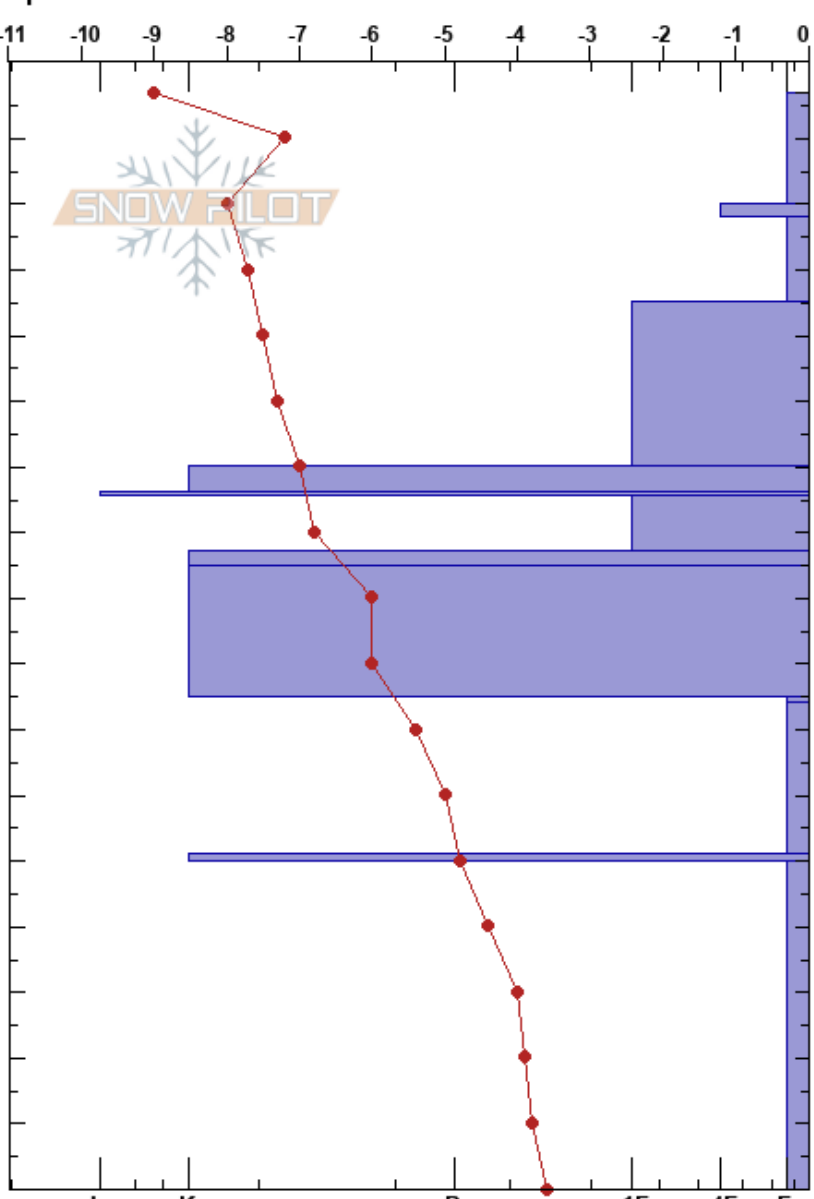

230 South
 Khibiny mountains
 Russia
 Elevation: 720 m
 Aspect: SW
 Specifics:

Vadim Vatof
 22/02/2022 - 14:00
 Co-ord: 67.66408N, 33.69155E
 Slope Angle: 45°
 Wind Loading:

Stability:
 Air Temperature: -4°C
 Sky Cover: CLR
 Precipitation: NO
 Wind:
 HS: 167
 PF: 22
 95-75cm: Problematic layer

Height (cm)	Crystal		Moisture	ρ kg/m ³	Stability tests & Layer comments
	Form	Size			
167					
160	* (/)	2			
150	/	0.5-1			
140	/	0.5-1			
130					
120	•	0.5-1			
110	■		D		
100	•	0.5-1			
90	■				
80	^	1-1.5			← CT18, SC @80cm
70	■				
60	^	2-3			
50	■				
40					
30					
20	^	2-3			
10					
0					