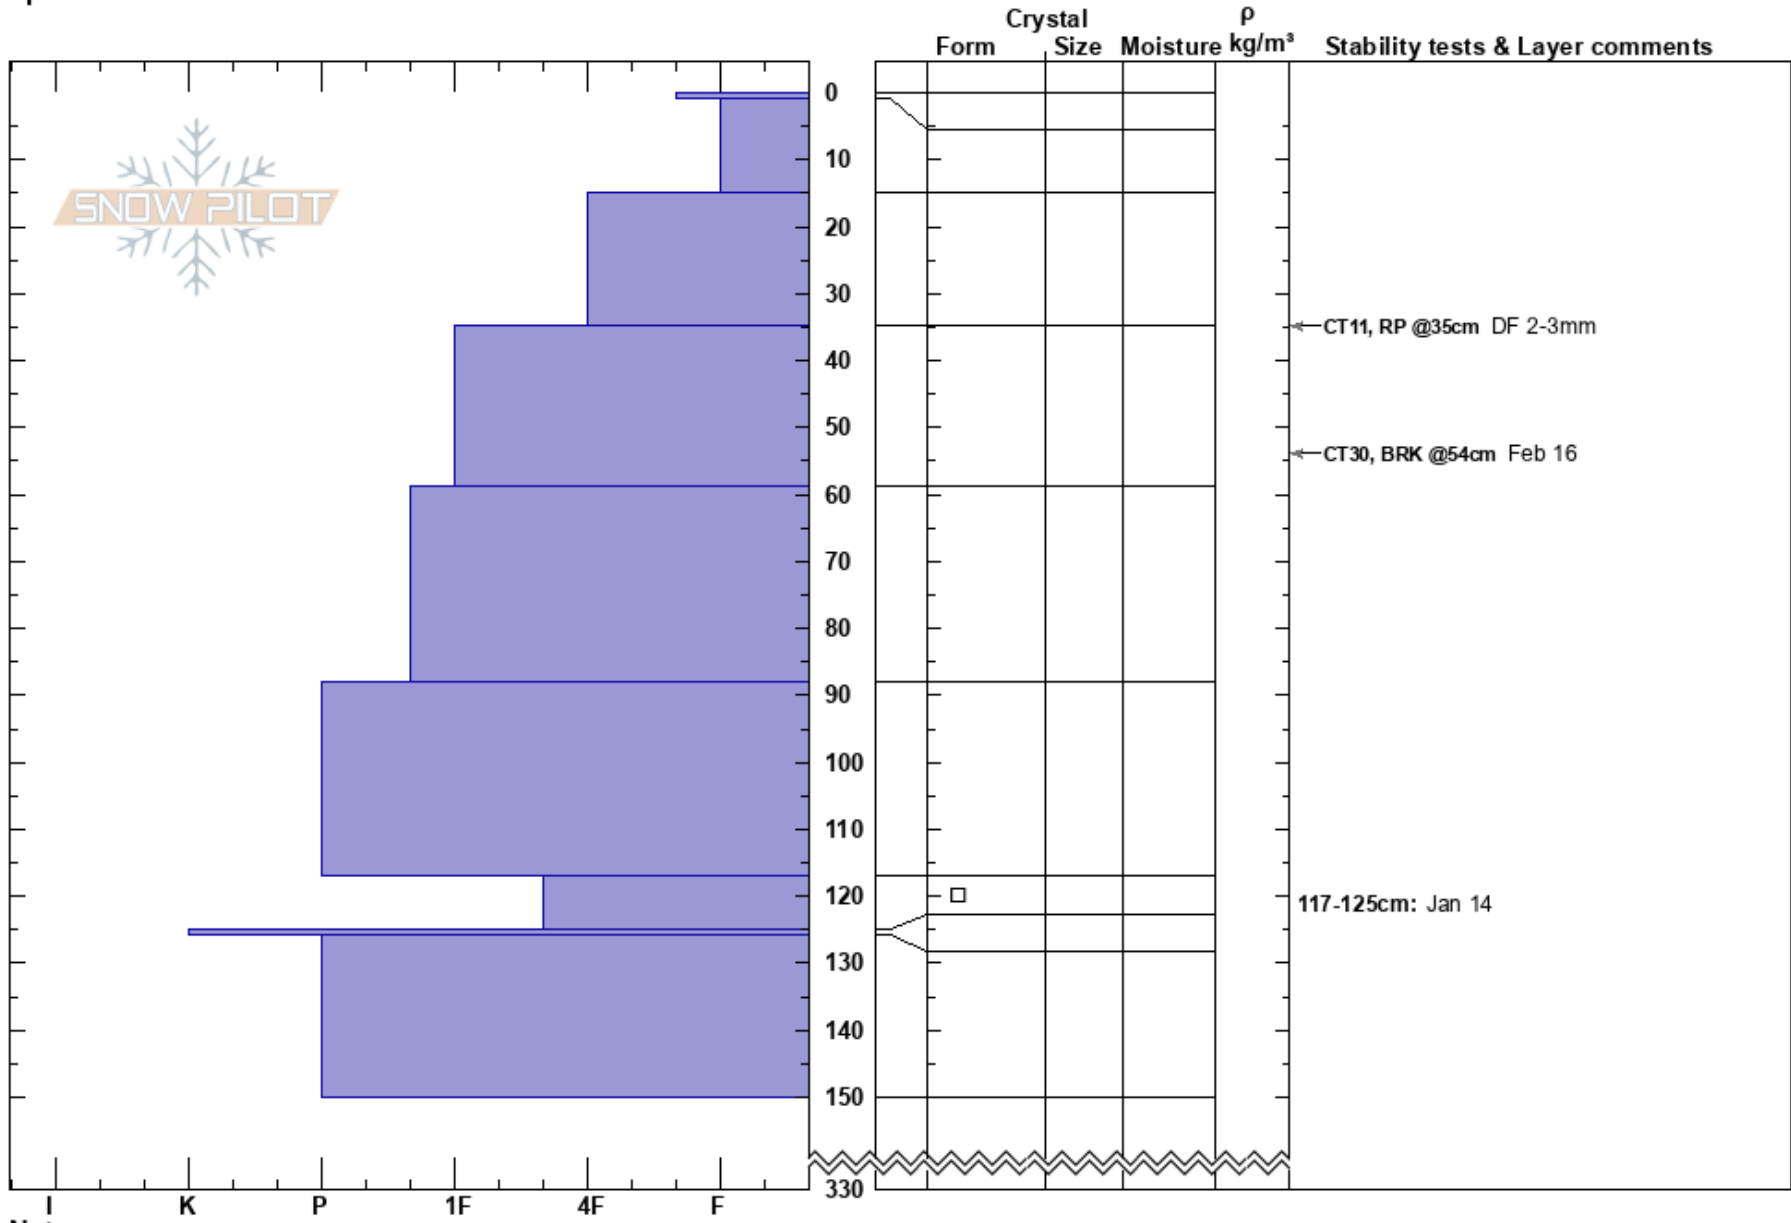

Into the Mystic
 Monashee
 BC
 Elevation: 1900 m
 Aspect: N
 Specifics:

Richard Garratt
 23/02/2022 - 11:00
 Co-ord:
 Slope Angle: 35°
 Wind Loading:

Stability: **HS:330**
 Air Temperature: -18°C
 Sky Cover: OVC
 Precipitation: NO
 Wind: Calm

Layer Notes:
 117-125cm: Jan 14

Notes: