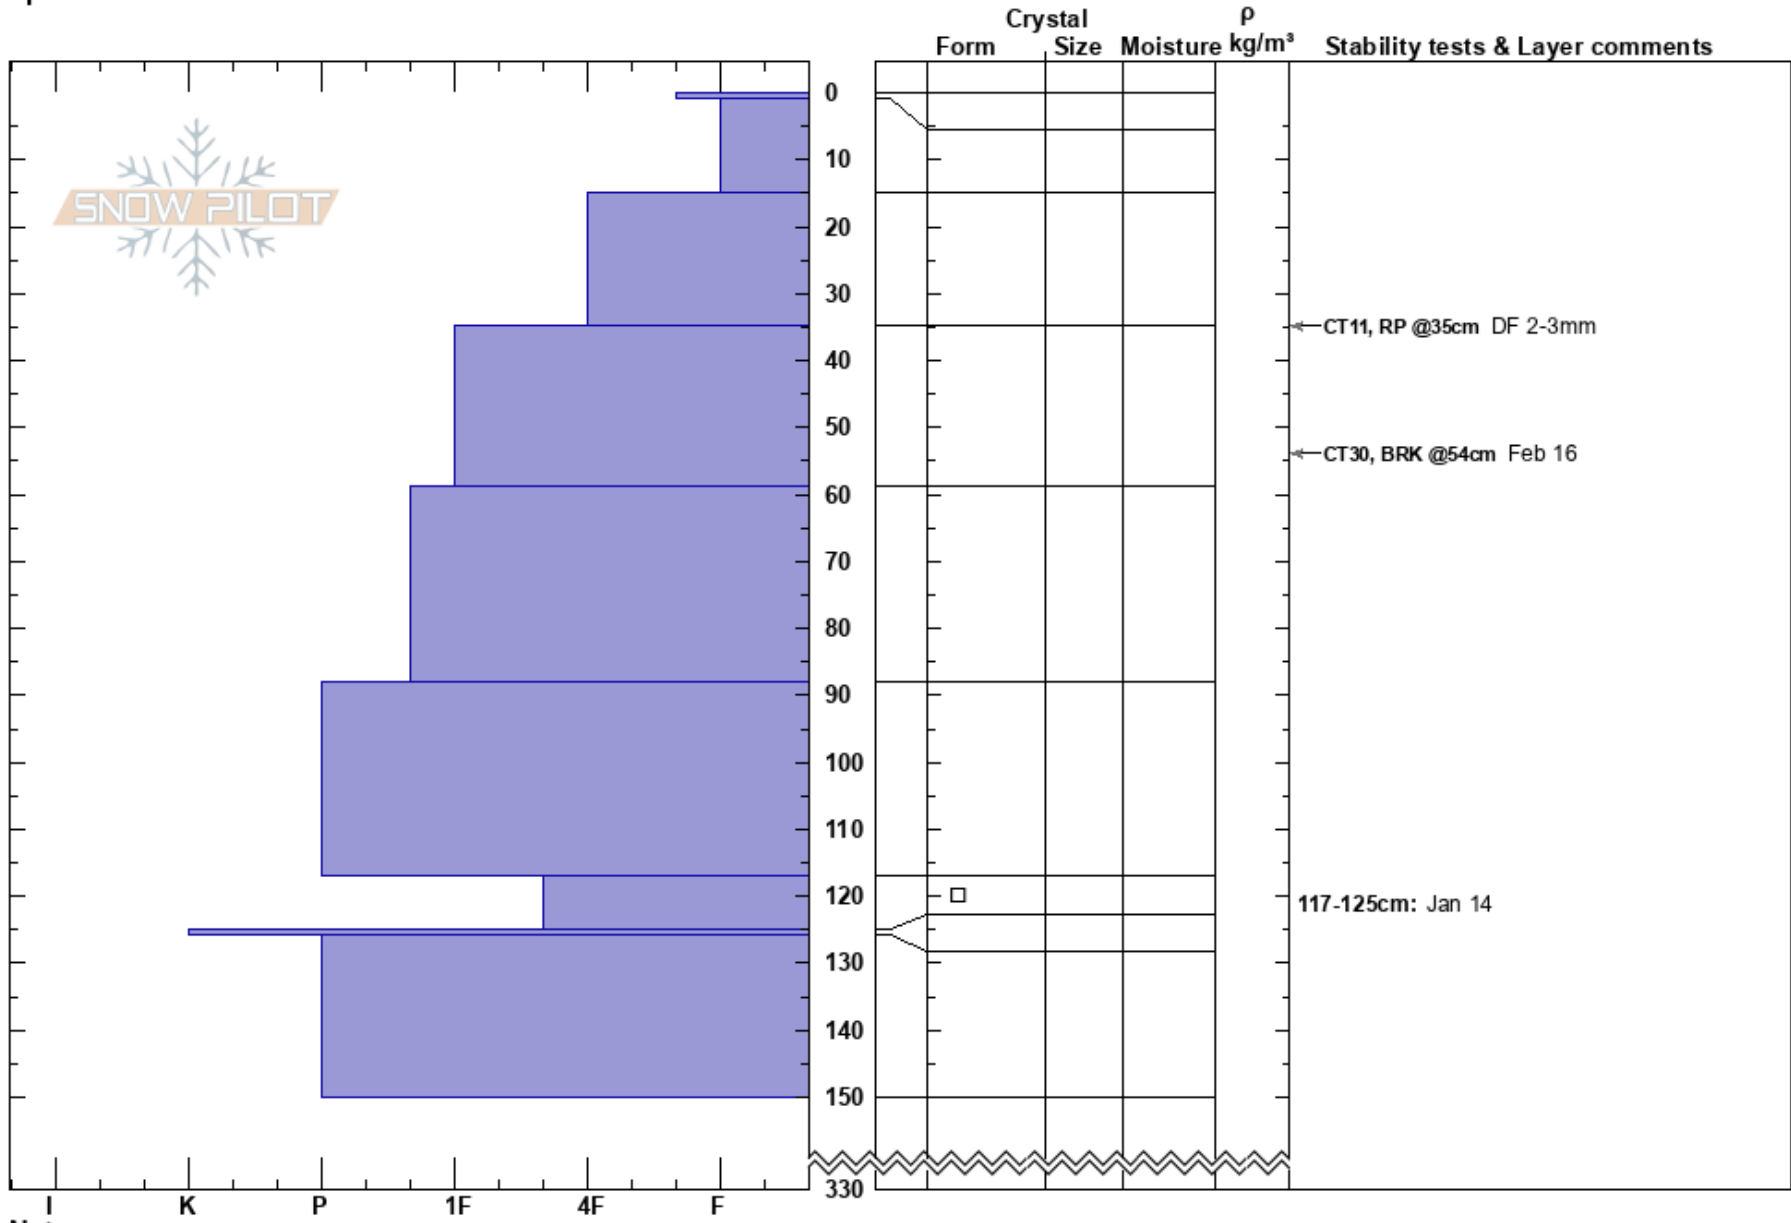

Into the Mystic
 Monashee
 BC
 Elevation: 1900 m
 Aspect: N
 Specifics:

Richard Garratt
 23/02/2022 - 11:00
 Co-ord:
 Slope Angle: 35°
 Wind Loading:

Stability: HS:330
 Air Temperature: -18°C
 Sky Cover: OVC
 Precipitation: NO
 Wind: Calm

Layer Notes:
 117-125cm: Jan 14

Notes: