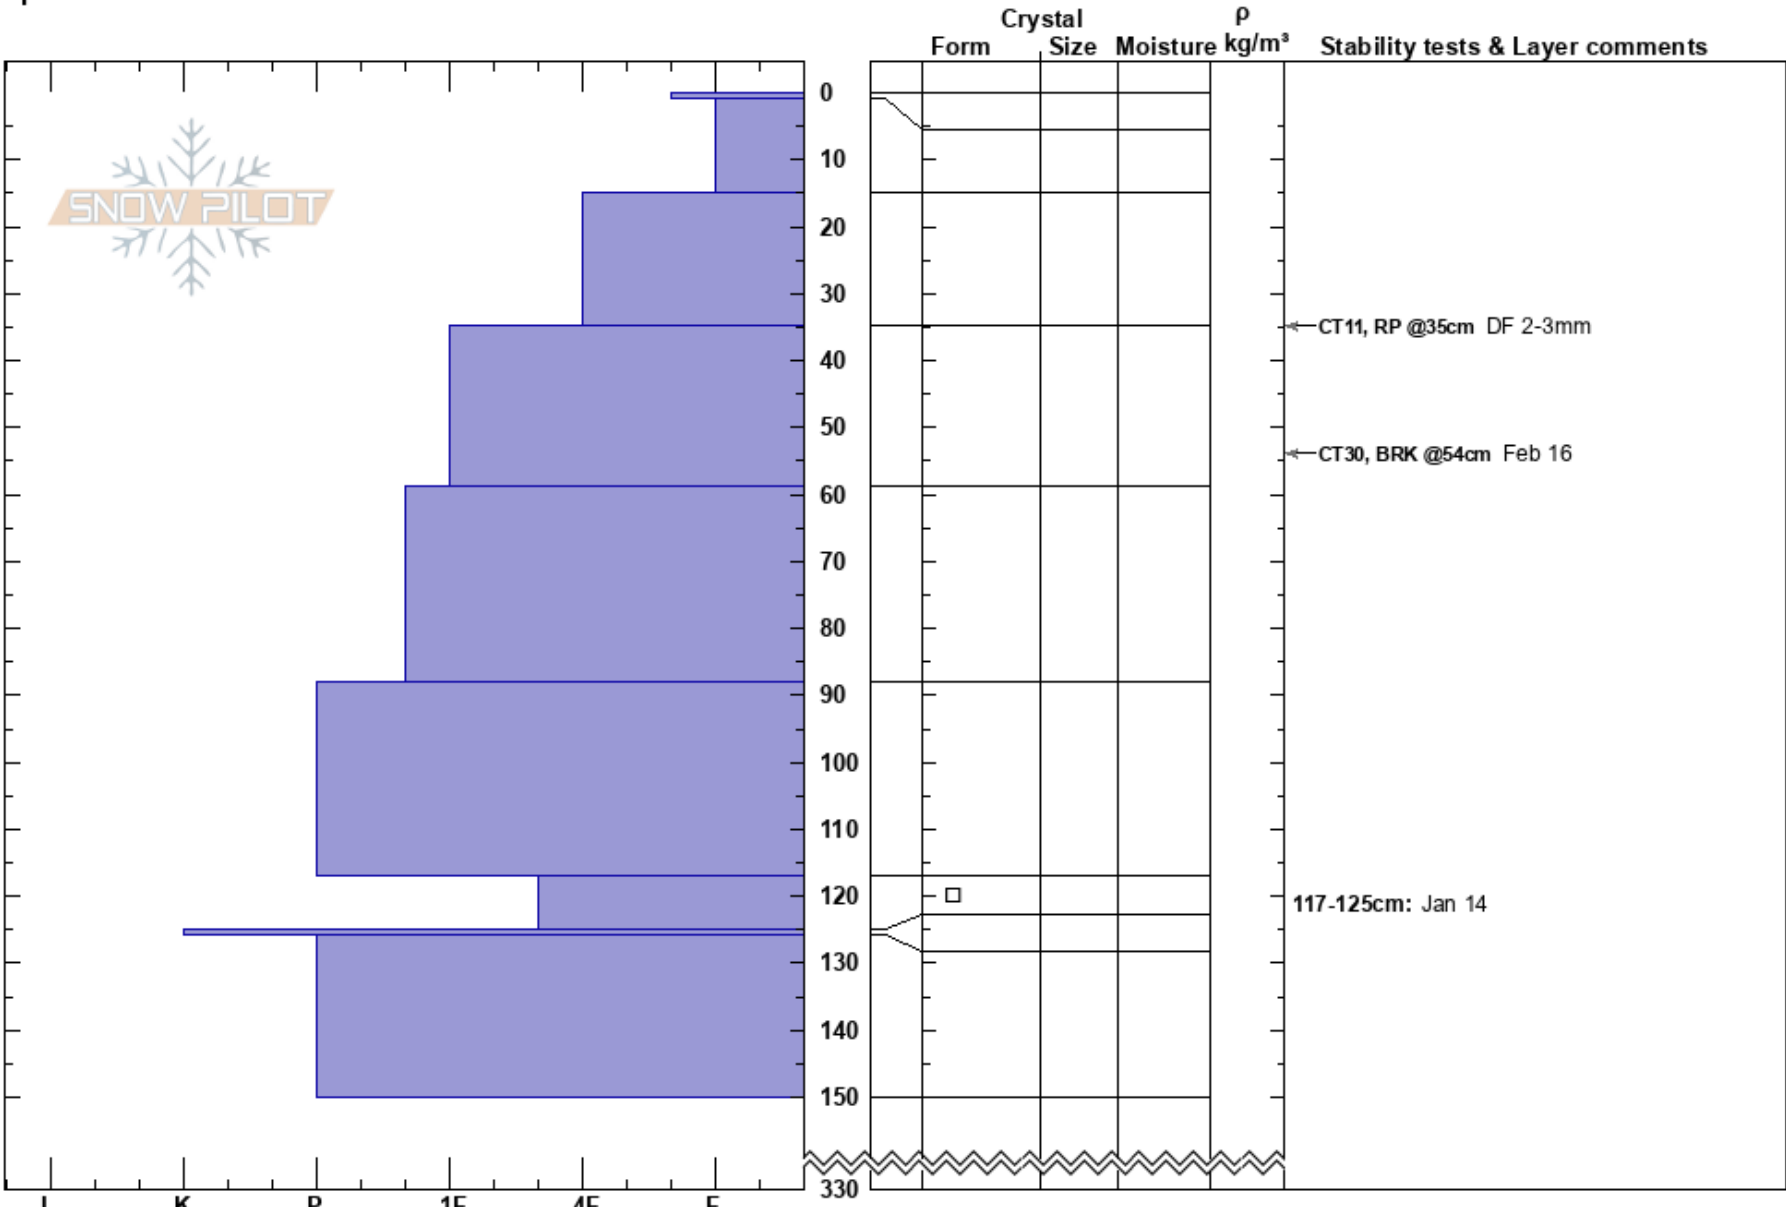

Into the Mystic  
 Monashee  
 BC  
 Elevation: 1900 m  
 Aspect: N  
 Specifics:

Richard Garratt  
 23/02/2022 - 11:00  
 Co-ord:  
 Slope Angle: 35°  
 Wind Loading:

Stability:  
 Air Temperature: -18°C  
 Sky Cover: OVC  
 Precipitation: NO  
 Wind: Calm

HS:330  
 117-125cm: Jan 14

Notes: