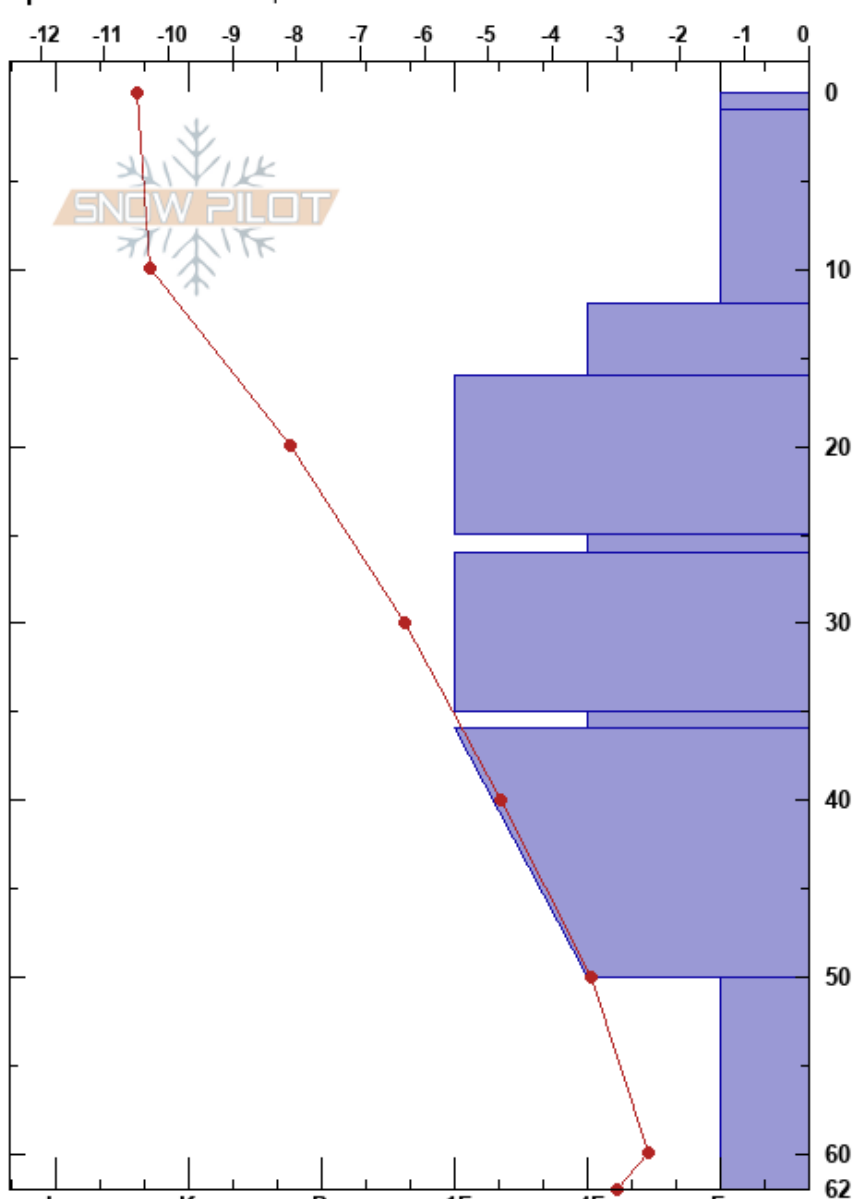

Mustikkamaa
 Finland
 Elevation: 350 m
 Aspect: SE
 Specifics: We skied slope

Ville Väkeväinen
 07/12/2017 - 15:14
 Co-ord: 67.03037N, 27.22910E
 Slope Angle: 20°
 Wind Loading:

Stability: HS:62
 Air Temperature: -10.4°C PF: 20
 Sky Cover: OVC
 Precipitation: NO
 Wind: SW Light Breeze

Layer Notes:

Form	Crystal Size	Moisture	ρ kg/m ³	Stability tests & Layer comments
⊙	0.1			
●	1			
●	1-1.5			
/	3			
□	1			← CT22, SC @25cm
●	1			
□	2			
	1			
				← CT23, SC @51cm
^	3-5			

Notes: