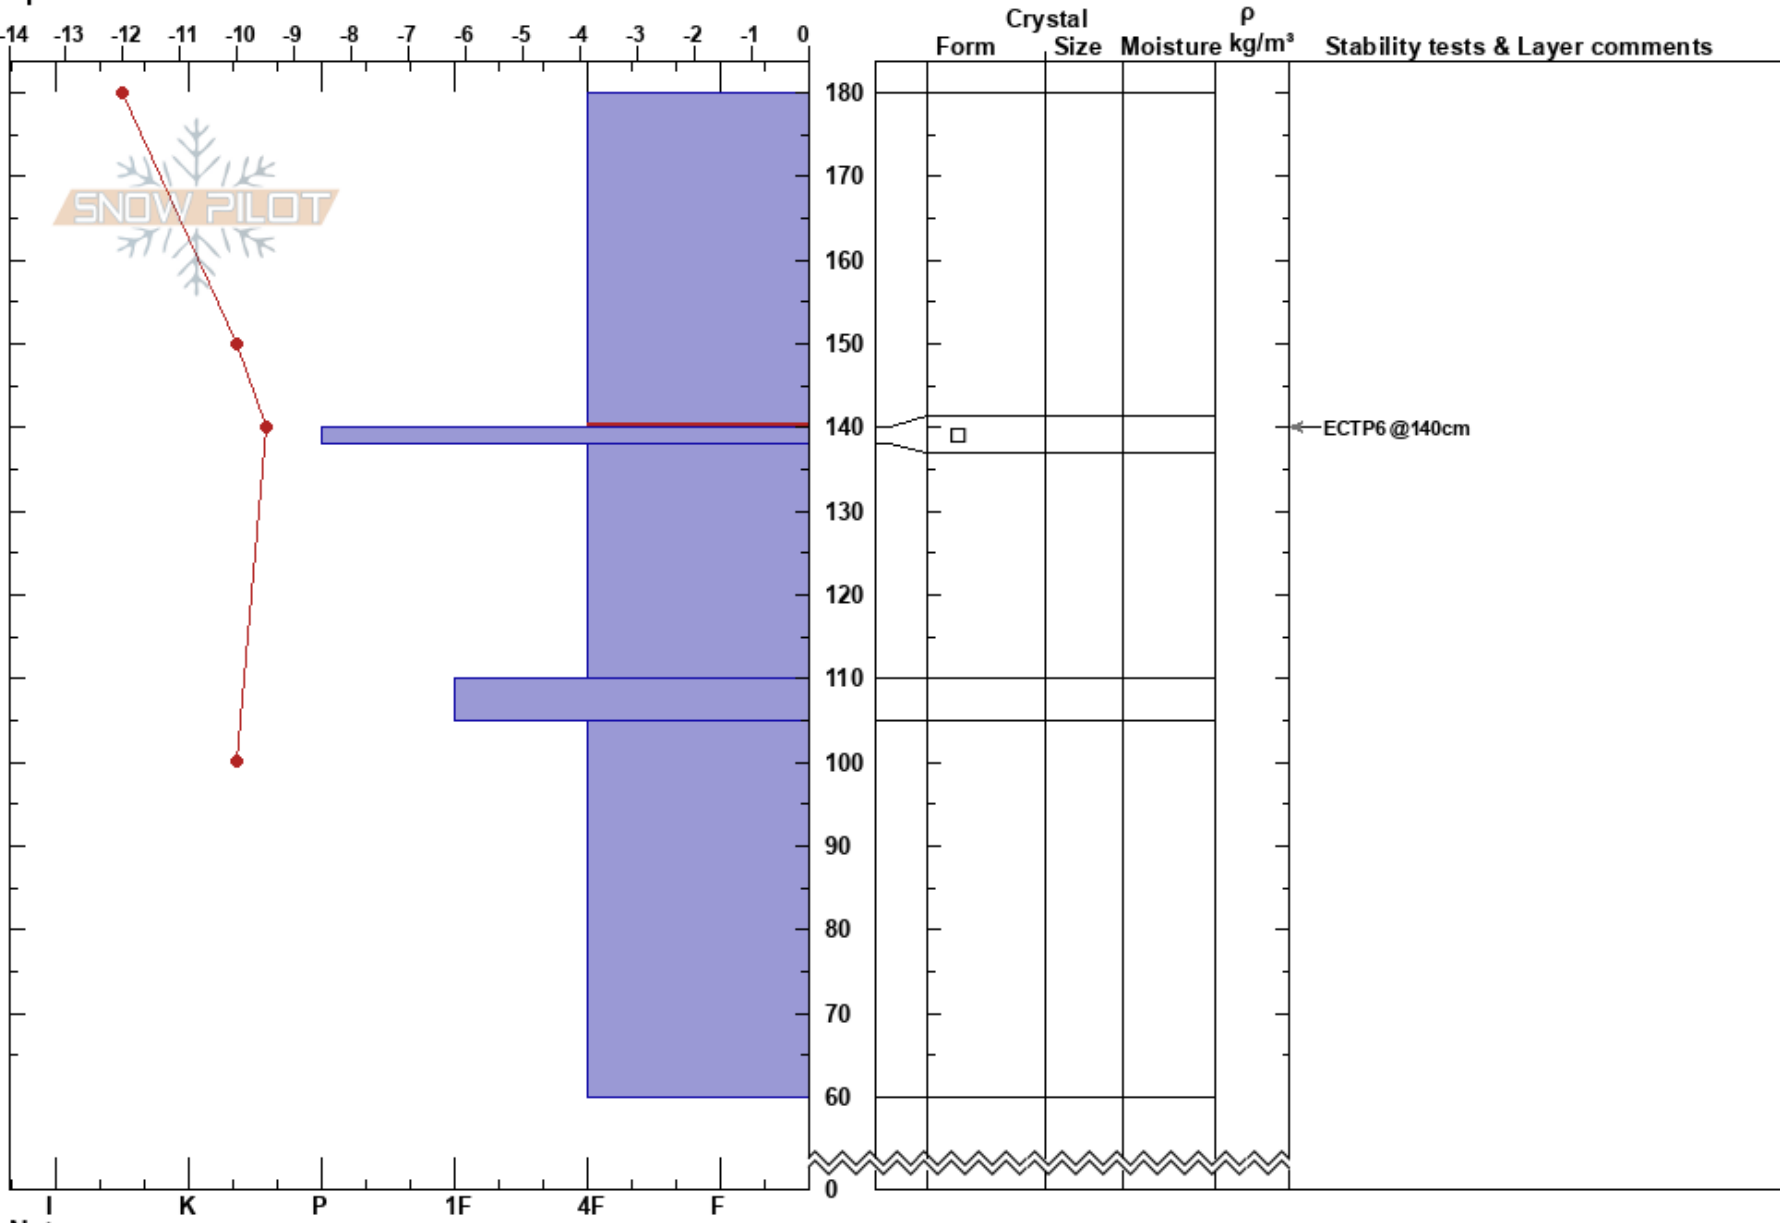

North Core
Kachina Peaks
AZ
Elevation: 11369 ft
Aspect: 70°
Specifics:

Bray Moll
02/22/2022 - 8:30am
Co-ord: 35.33566N, -111.67191W
Slope Angle: 32°
Wind Loading: previous

Stability:
Air Temperature:
Sky Cover: OVC
Precipitation: S1
Wind: SW Strong

HS: 180
Layer Notes:
180-140cm: Problematic layer

Notes: