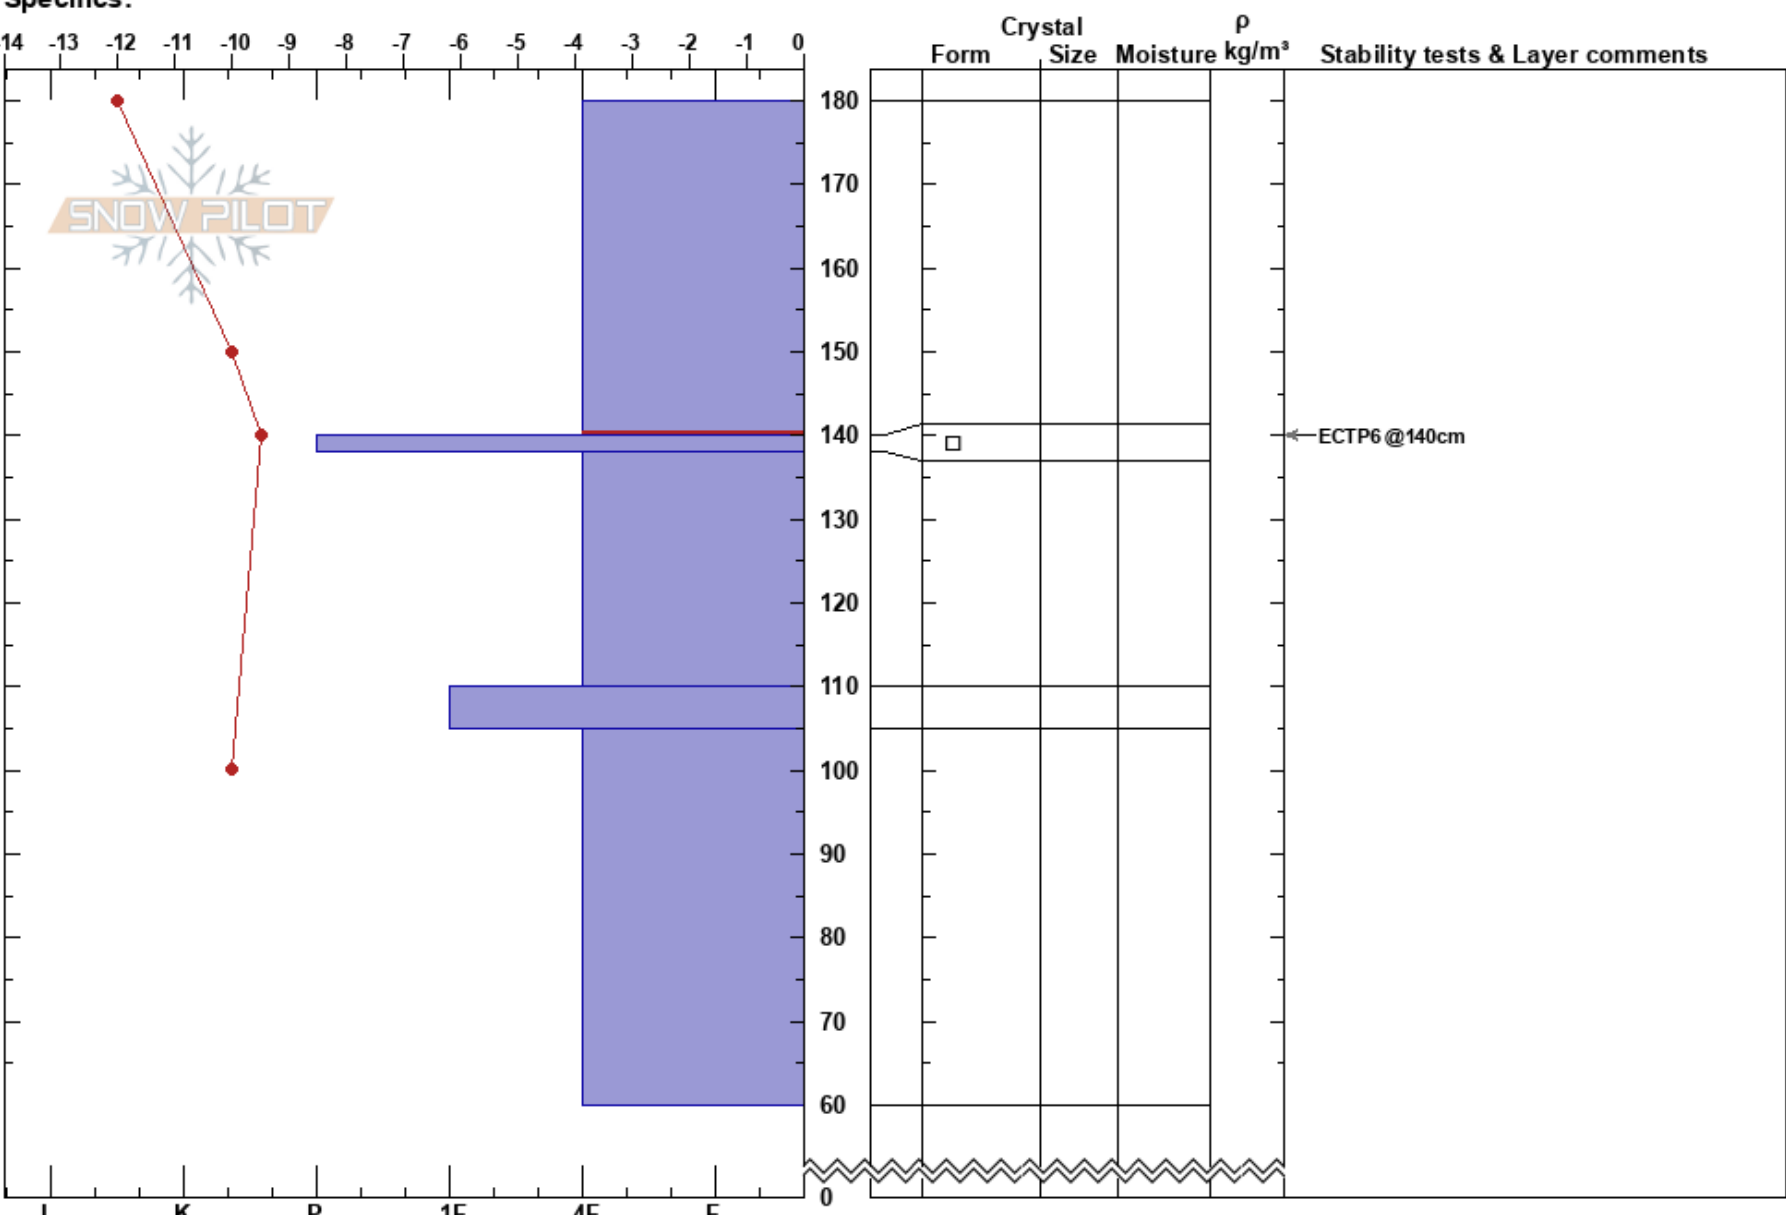

North Core  
 Kachina Peaks  
 AZ  
 Elevation: 11369 ft  
 Aspect: 70°  
 Specifics:

Bray Moll  
 02/22/2022 - 8:30am  
 Co-ord: 35.33566N, -111.67191W  
 Slope Angle: 32°  
 Wind Loading: previous

Stability:  
 Air Temperature:  
 Sky Cover: OVC  
 Precipitation: S1  
 Wind: SW Strong

HS: 180  
 Layer Notes:  
 180-140cm: Problematic layer

Notes: