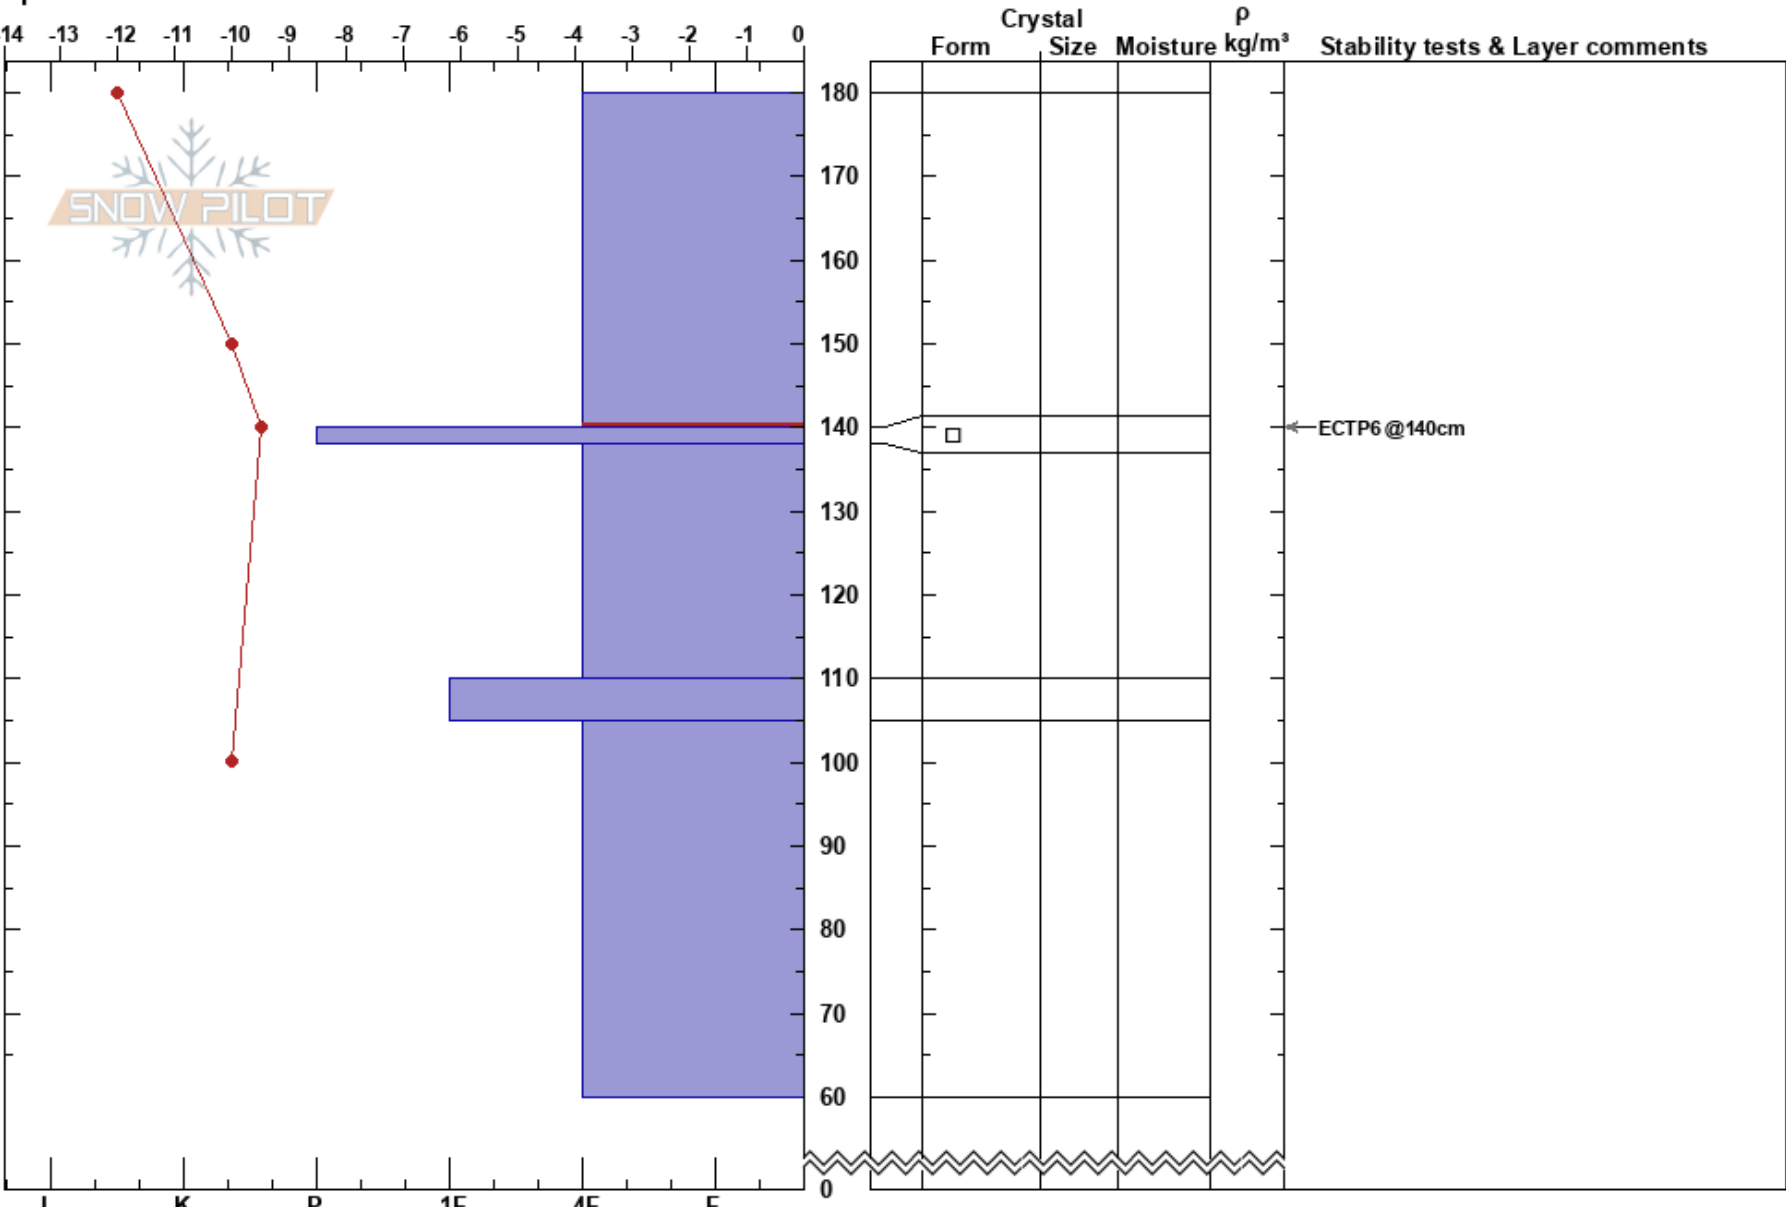

North Core
 Kachina Peaks
 AZ
 Elevation: 11369 ft
 Aspect: 70°
 Specifics:

Bray Moll
 02/22/2022 - 8:30am
 Co-ord: 35.33566N, -111.67191W
 Slope Angle: 32°
 Wind Loading: previous

Stability:
 Air Temperature:
 Sky Cover: OVC
 Precipitation: S1
 Wind: SW Strong

HS: 180
 Layer Notes:
 180-140cm: Problematic layer

Notes: