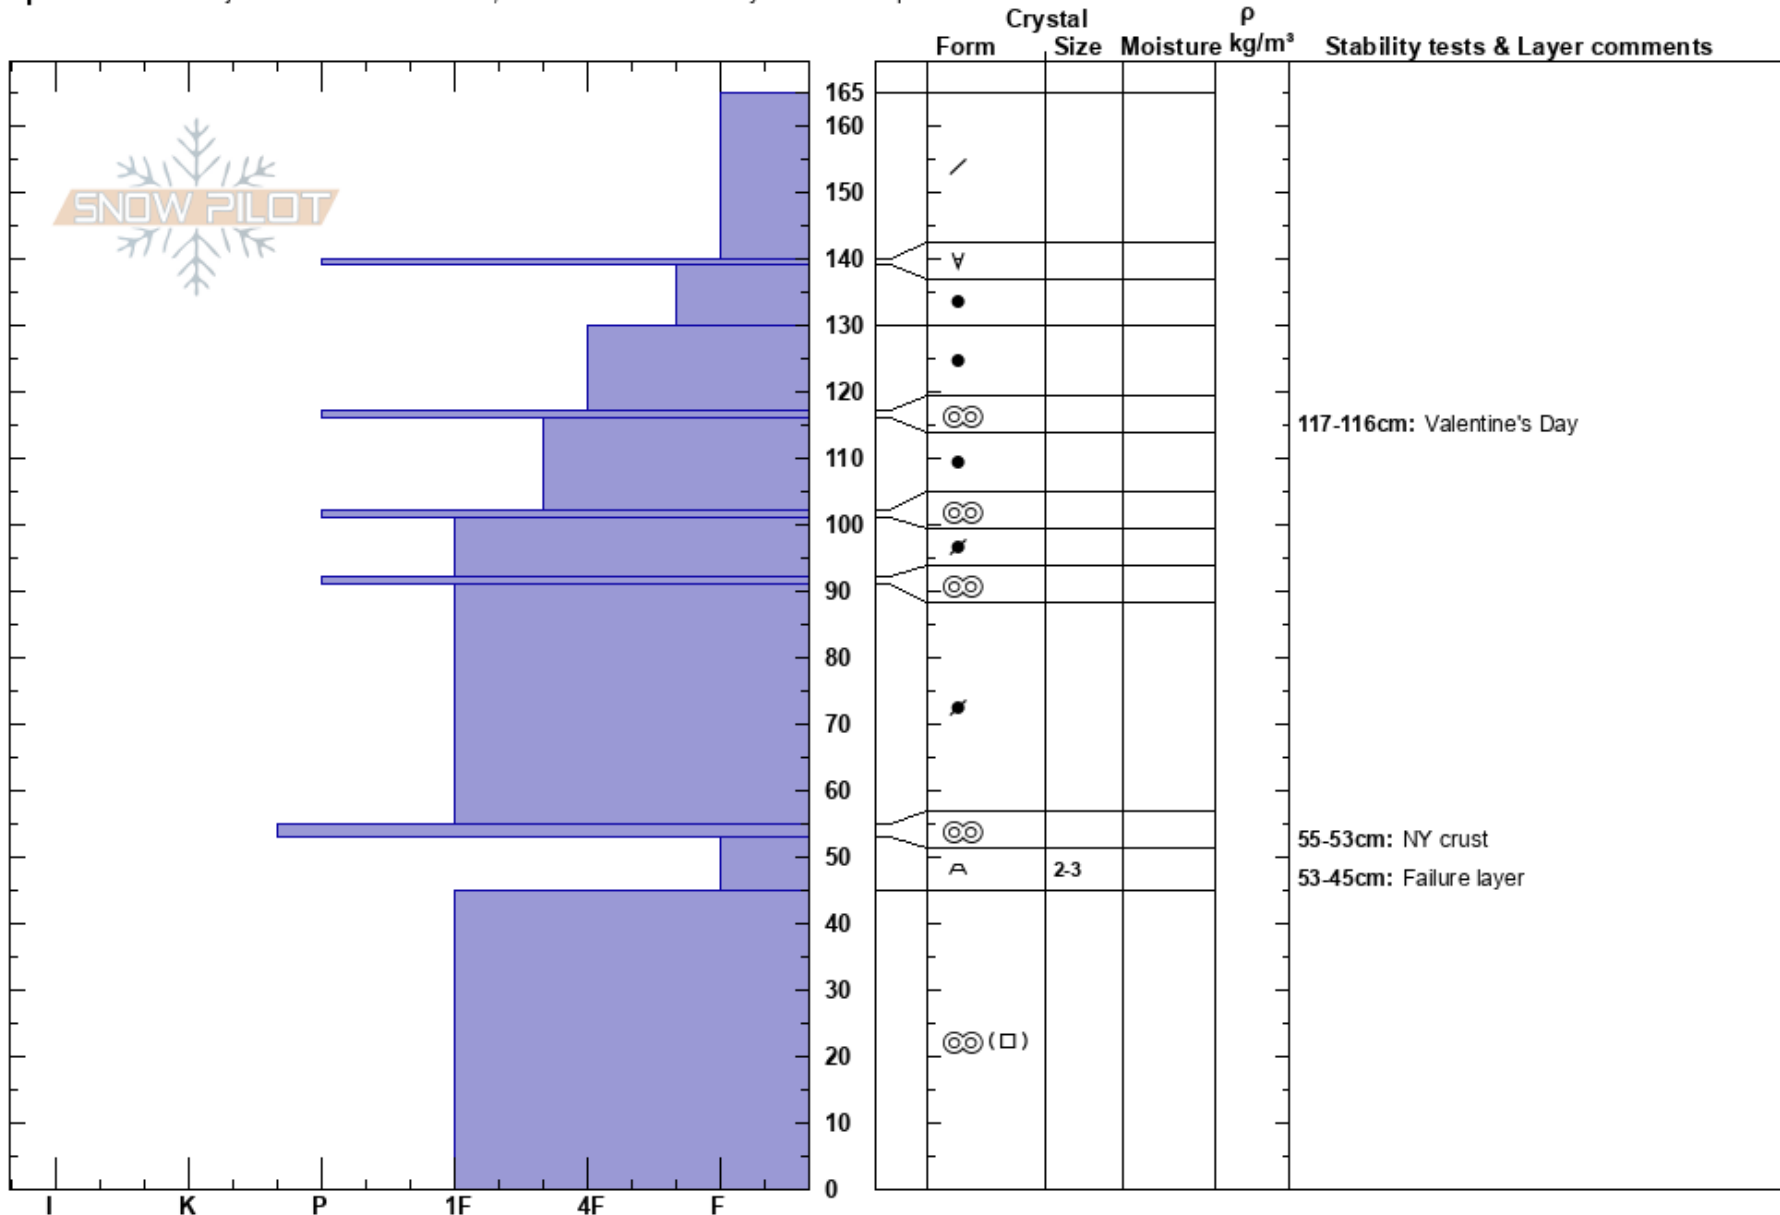

Goat Crown
 Chugach Range
 AK
 Elevation: 2849 ft
 Aspect: 240°

Andrew Schauer
 02/23/2022 - 1:30pm
 Co-ord: 61.02417N, -149.07306W
 Slope Angle: 38°
 Wind Loading: previous

Stability: Poor
 Air Temperature:
 Sky Cover: OVC
 Precipitation: S-1
 Wind: Light Breeze

HS: 165
 Layer Notes:
 117-116cm: Valentine's Day
 55-53cm: NY crust
 53-45cm: Failure layer
 53-45cm: Problematic layer

Specifics: Pit is adjacent to avalanche: crown; Recent avalanche activity on similar slopes

Notes: HS-N-R4-D3-O. Avalanche failed on facets below New Year's crust (layer @ 53-45 cm in pit profile).