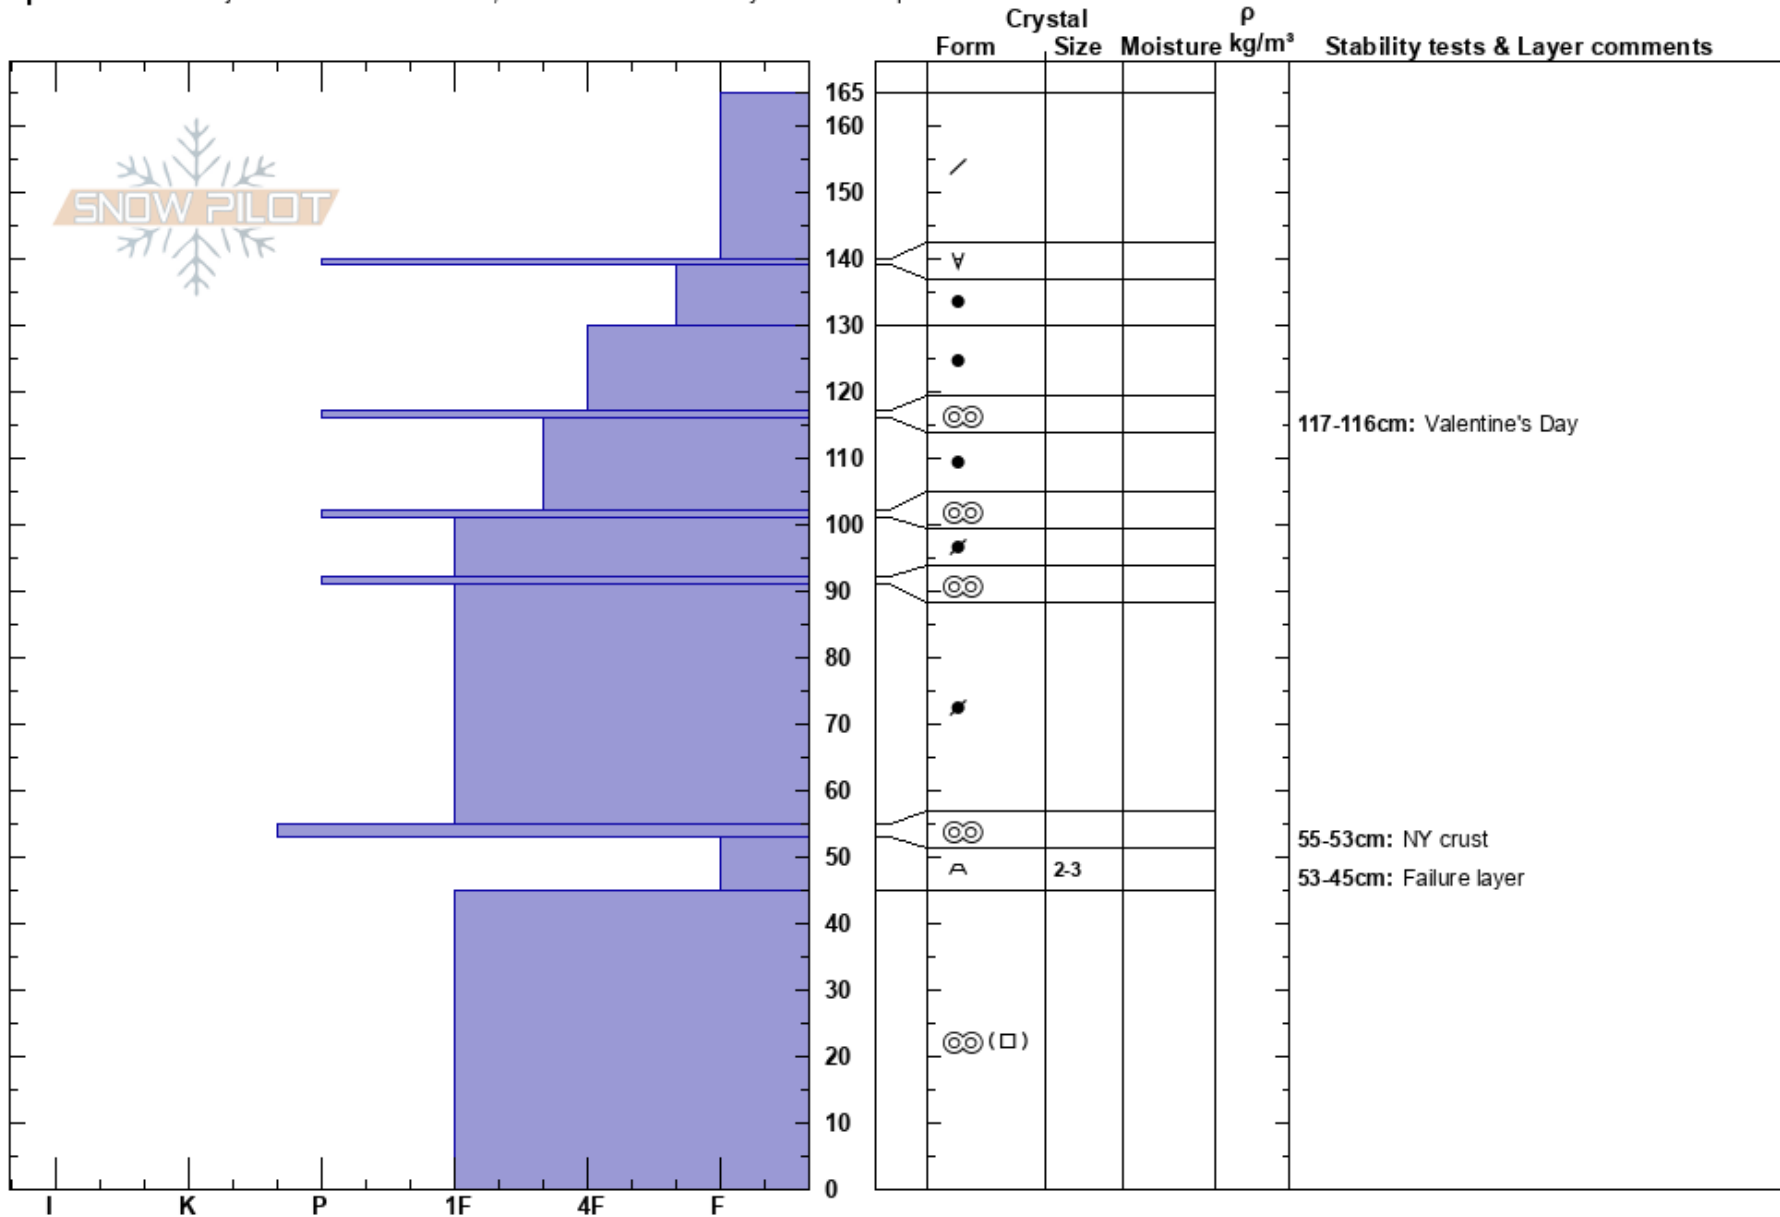

Goat Crown
Chugach Range
AK
Elevation: 2849 ft
Aspect: 240°

Andrew Schauer
02/23/2022 - 1:30pm
Co-ord: 61.02417N, -149.07306W
Slope Angle: 38°
Wind Loading: previous

Stability: Poor
Air Temperature:
Sky Cover: OVC
Precipitation: S-1
Wind: Light Breeze

HS: 165
Layer Notes:
117-116cm: Valentine's Day
55-53cm: NY crust
53-45cm: Failure layer
53-45cm: Problematic layer

Specifics: Pit is adjacent to avalanche: crown; Recent avalanche activity on similar slopes

Notes: HS-N-R4-D3-O. Avalanche failed on facets below New Year's crust (layer @ 53-45 cm in pit profile).