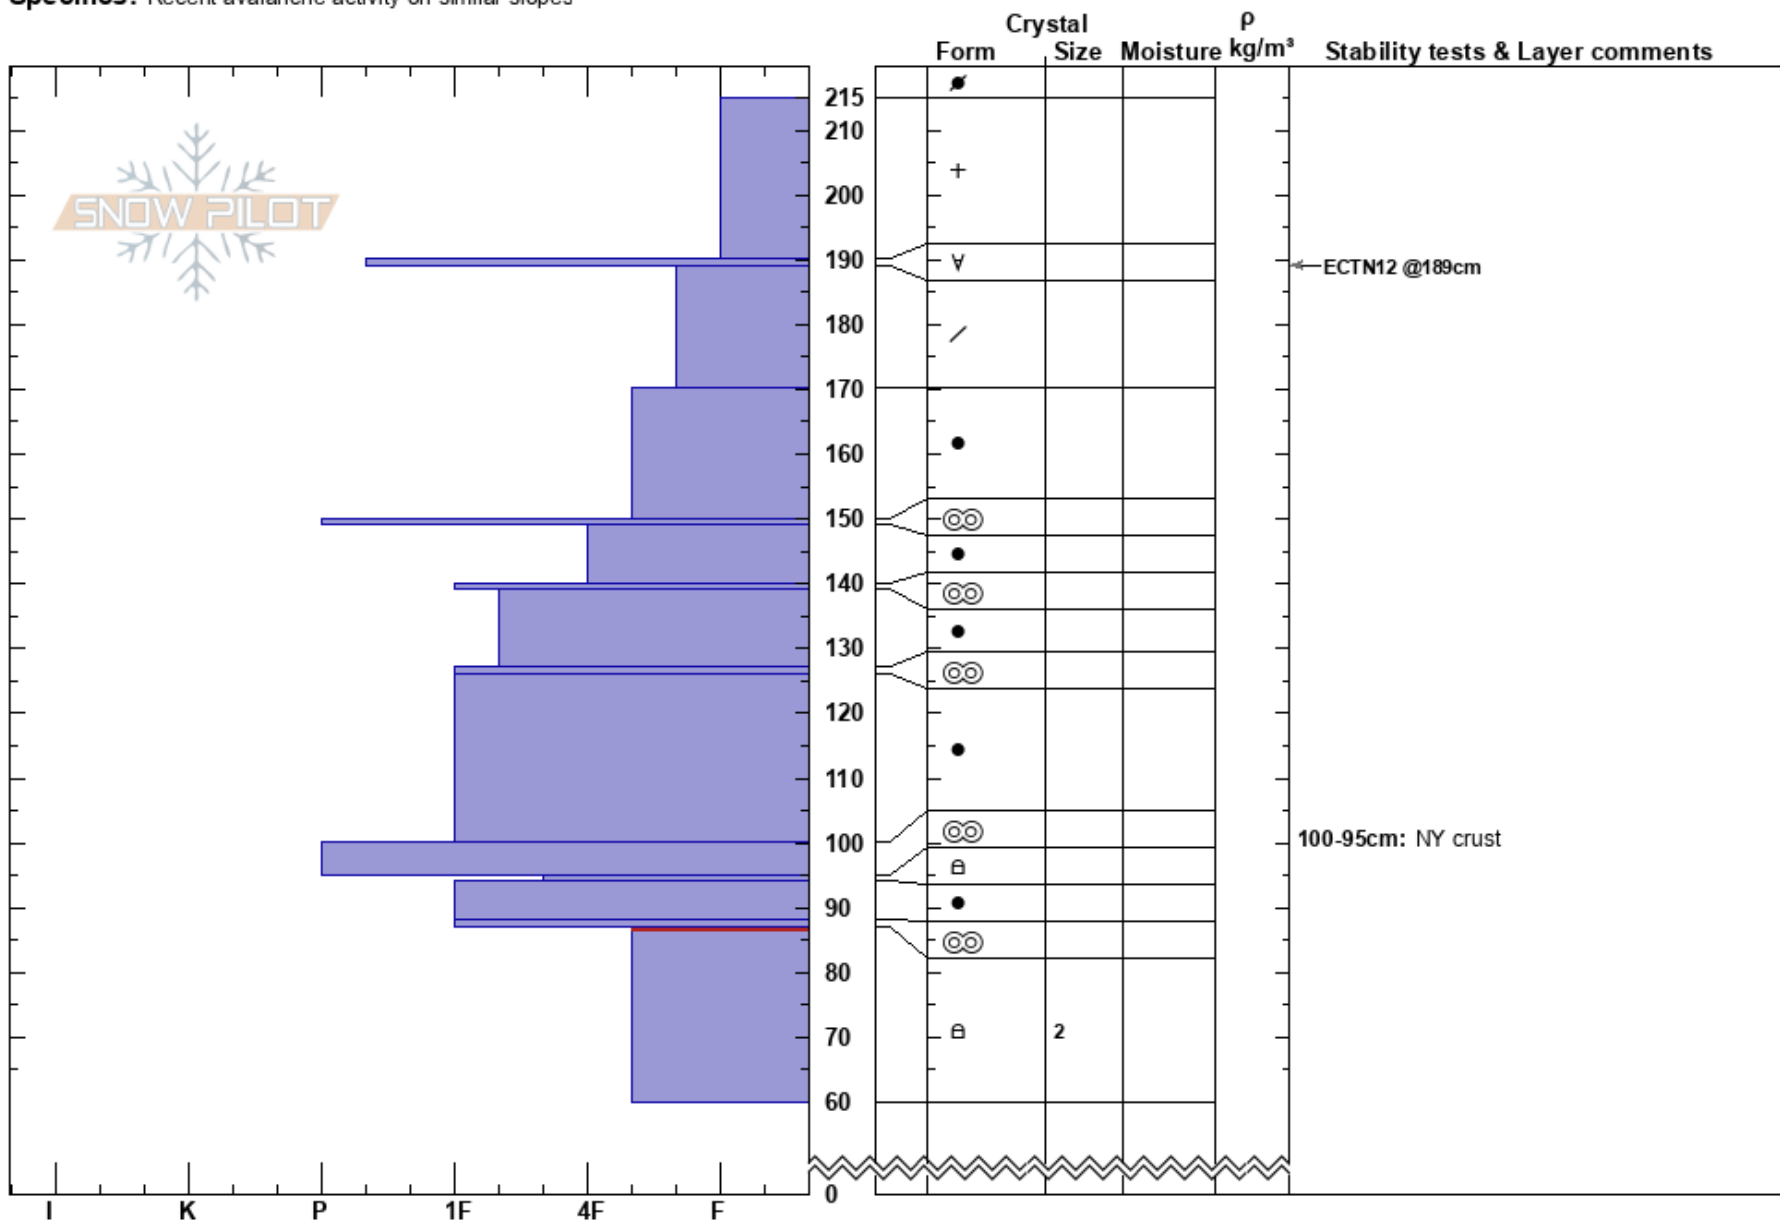

Goat Mtn.
 Chugach Range
 AK
 Elevation: 2337 ft
 Aspect: 270°
 Specifics: Recent avalanche activity on similar slopes

Andrew Schauer
 02/23/2022 - 11:50am
 Co-ord: 61.02778N, -149.07611W
 Slope Angle: 28°
 Wind Loading: no

Stability: Fair
 Air Temperature:
 Sky Cover: BKN
 Precipitation: NO
 Wind: Calm

HS: 215
 PF: 35
 PS: 20
 Layer Notes:
 100-95cm: NY crust
 87-60cm: Problematic layer

Notes: