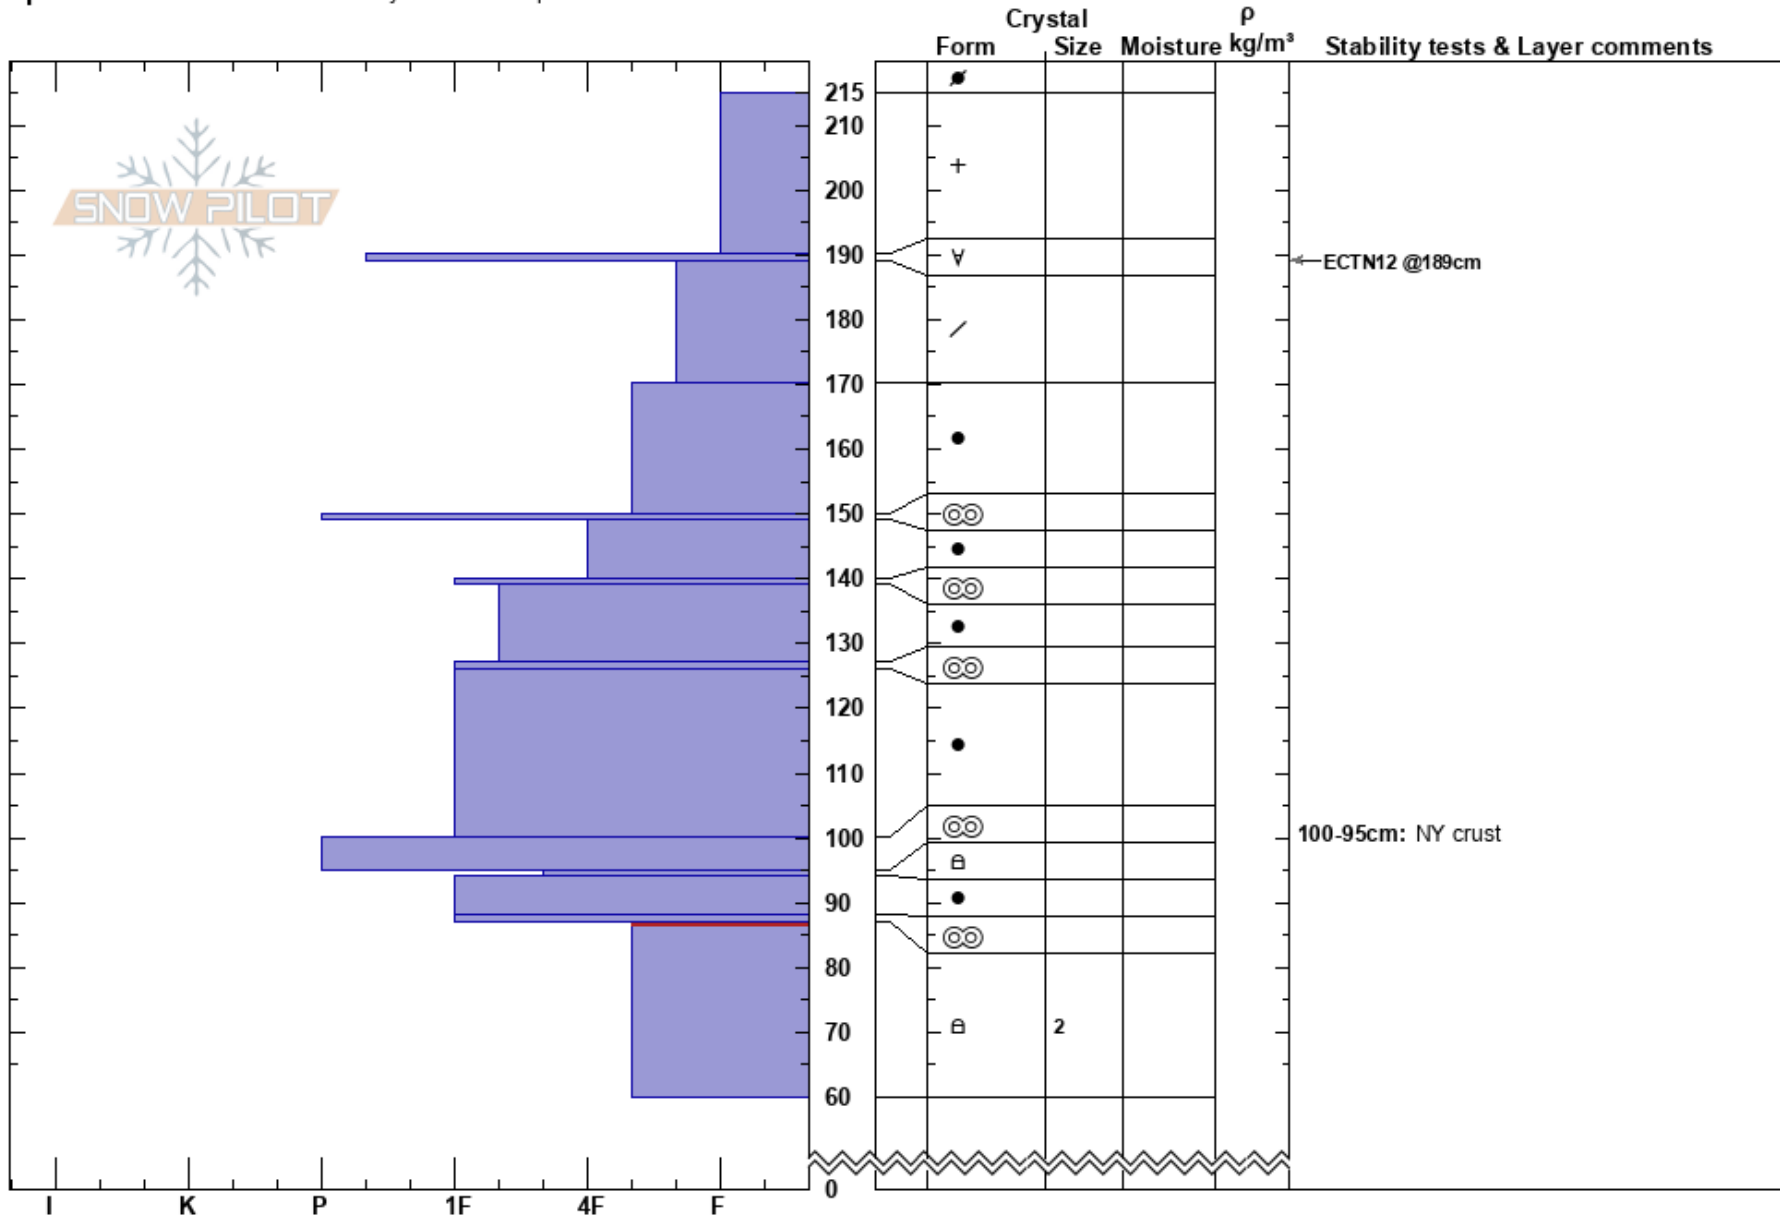

Goat Mtn.
 Chugach Range
 AK
 Elevation: 2337 ft
 Aspect: 270°
 Specifics: Recent avalanche activity on similar slopes

Andrew Schauer
 02/23/2022 - 11:50am
 Co-ord: 61.02778N, -149.07611W
 Slope Angle: 28°
 Wind Loading: no

Stability: Fair
 Air Temperature:
 Sky Cover: BKN
 Precipitation: NO
 Wind: Calm

HS: 215
 PF: 35
 PS: 20
 Layer Notes:
 100-95cm: NY crust
 87-60cm: Problematic layer

Notes: