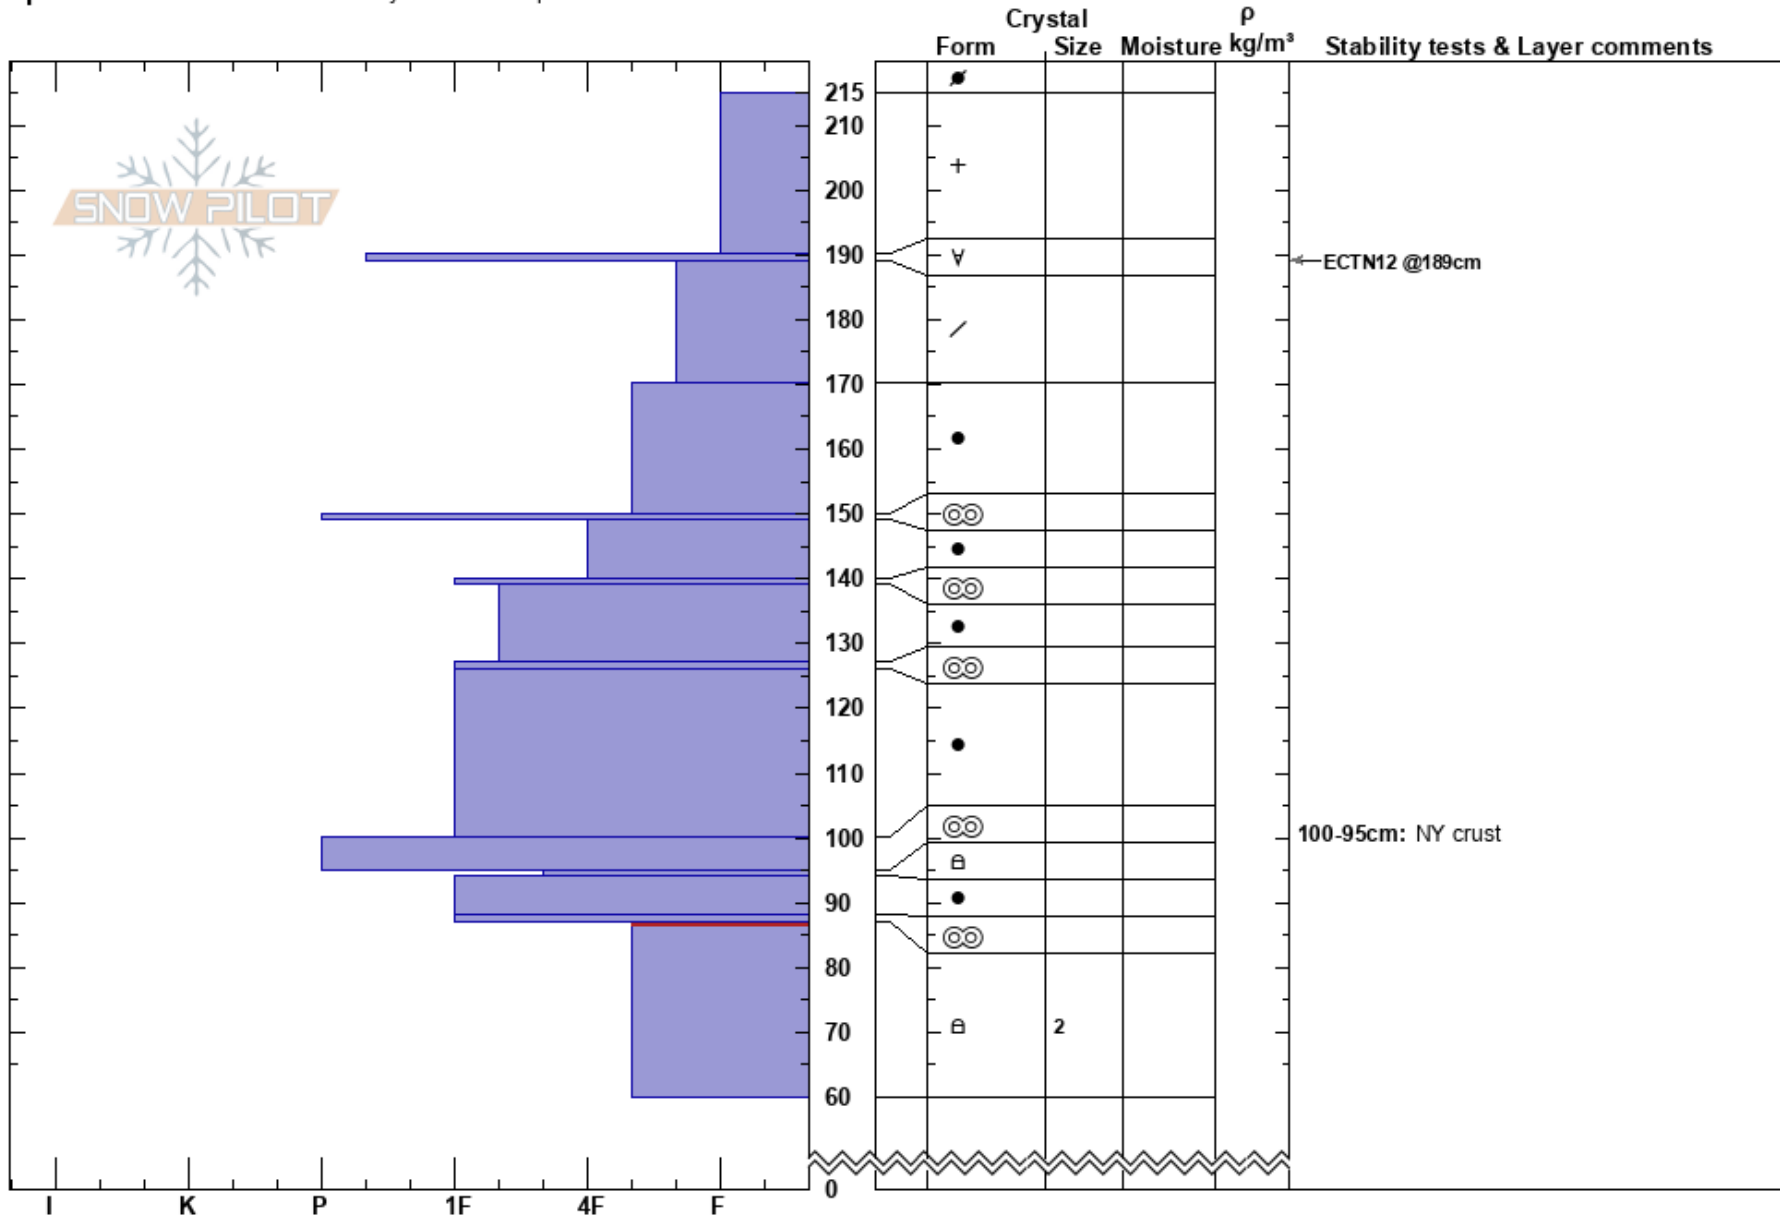

Goat Mtn.
 Chugach Range
 AK
 Elevation: 2337 ft
 Aspect: 270°
 Specifics: Recent avalanche activity on similar slopes

Andrew Schauer
 02/23/2022 - 11:50am
 Co-ord: 61.02778N, -149.07611W
 Slope Angle: 28°
 Wind Loading: no

Stability: Fair
 Air Temperature:
 Sky Cover: BKN
 Precipitation: NO
 Wind: Calm

HS:215
 PF: 35
 PS: 20
 Layer Notes:
 100-95cm: NY crust
 87-60cm: Problematic layer

Notes: