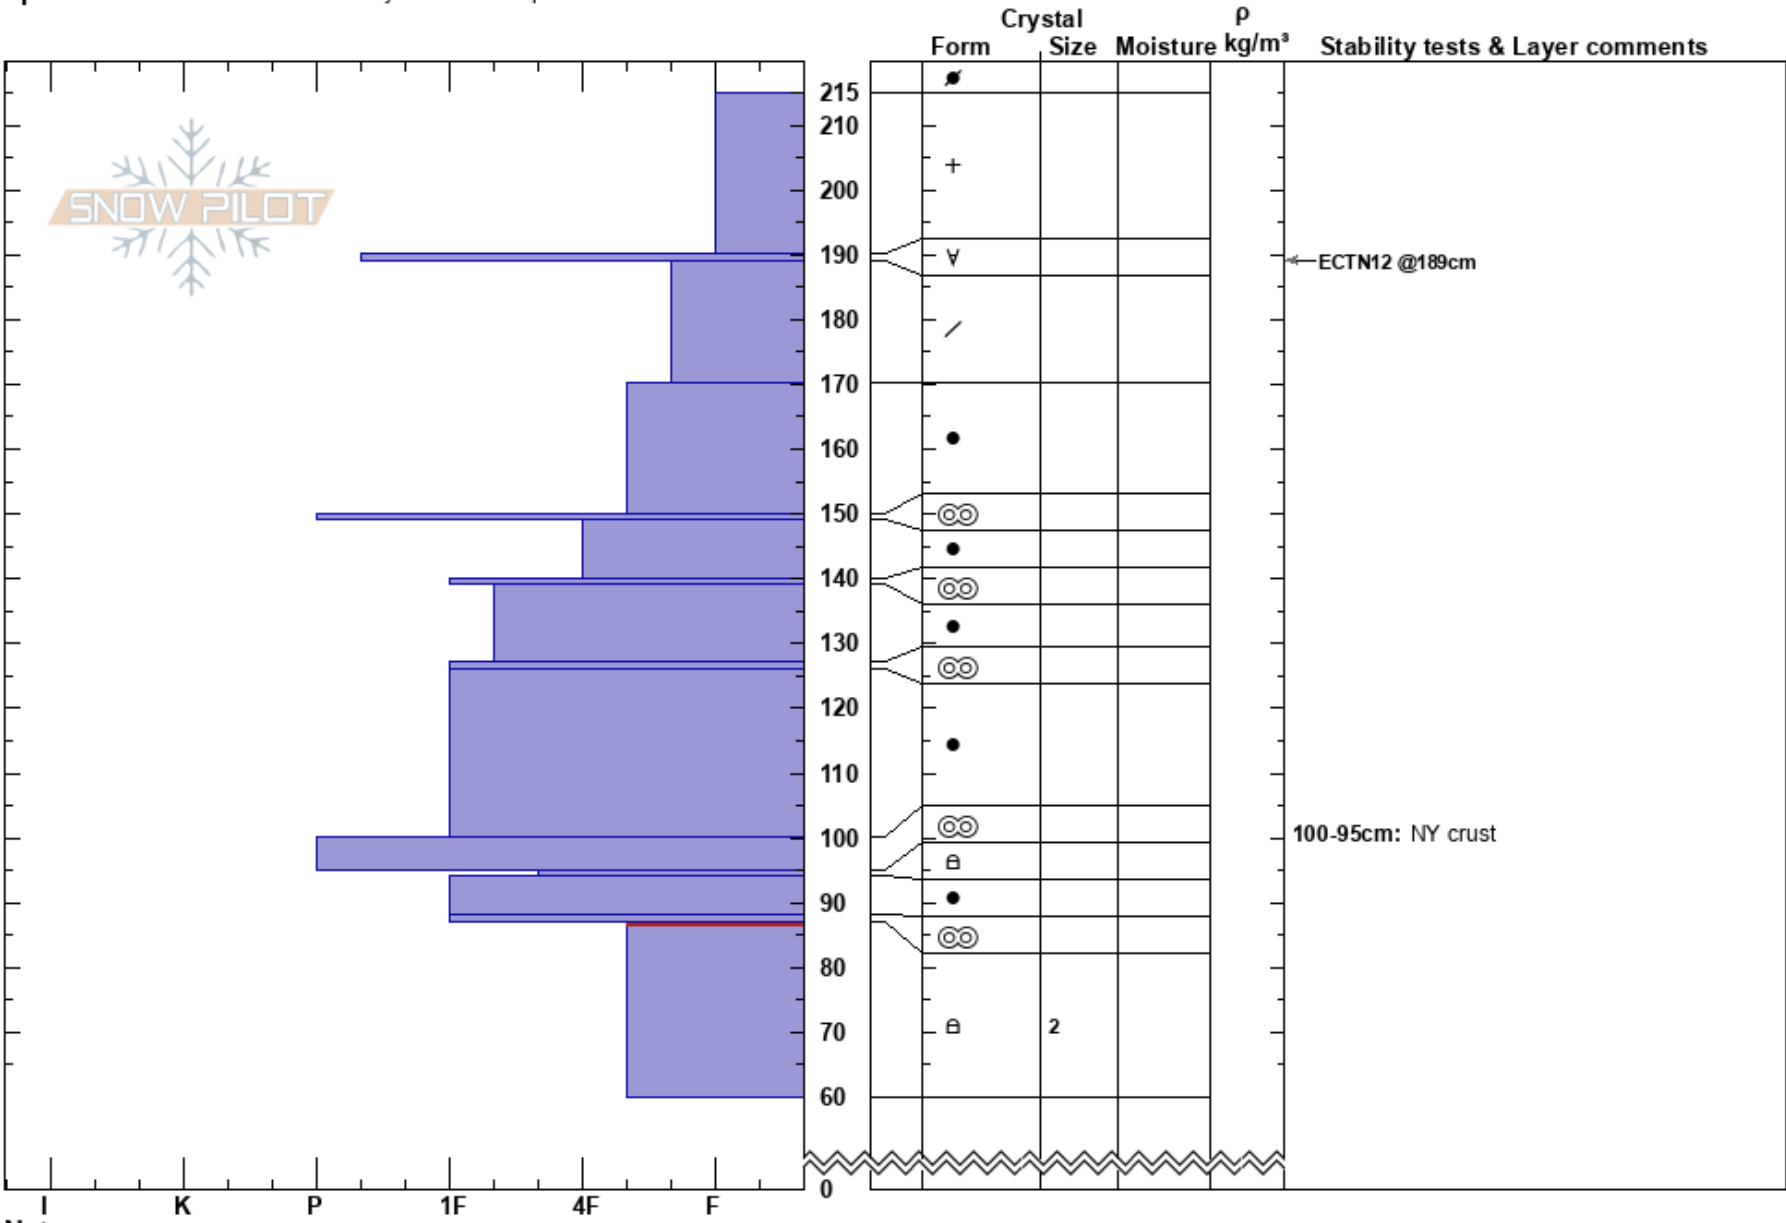

Goat Mtn.
 Chugach Range
 AK
 Elevation: 2337 ft
 Aspect: 270°
 Specifics: Recent avalanche activity on similar slopes

Andrew Schauer
 02/23/2022 - 11:50am
 Co-ord: 61.02778N, -149.07611W
 Slope Angle: 28°
 Wind Loading: no

Stability: Fair
 Air Temperature:
 Sky Cover: BKN
 Precipitation: NO
 Wind: Calm

HS: 215
 PF: 35
 PS: 20
 100-95cm: NY crust
 87-60cm: Problematic layer

Notes: