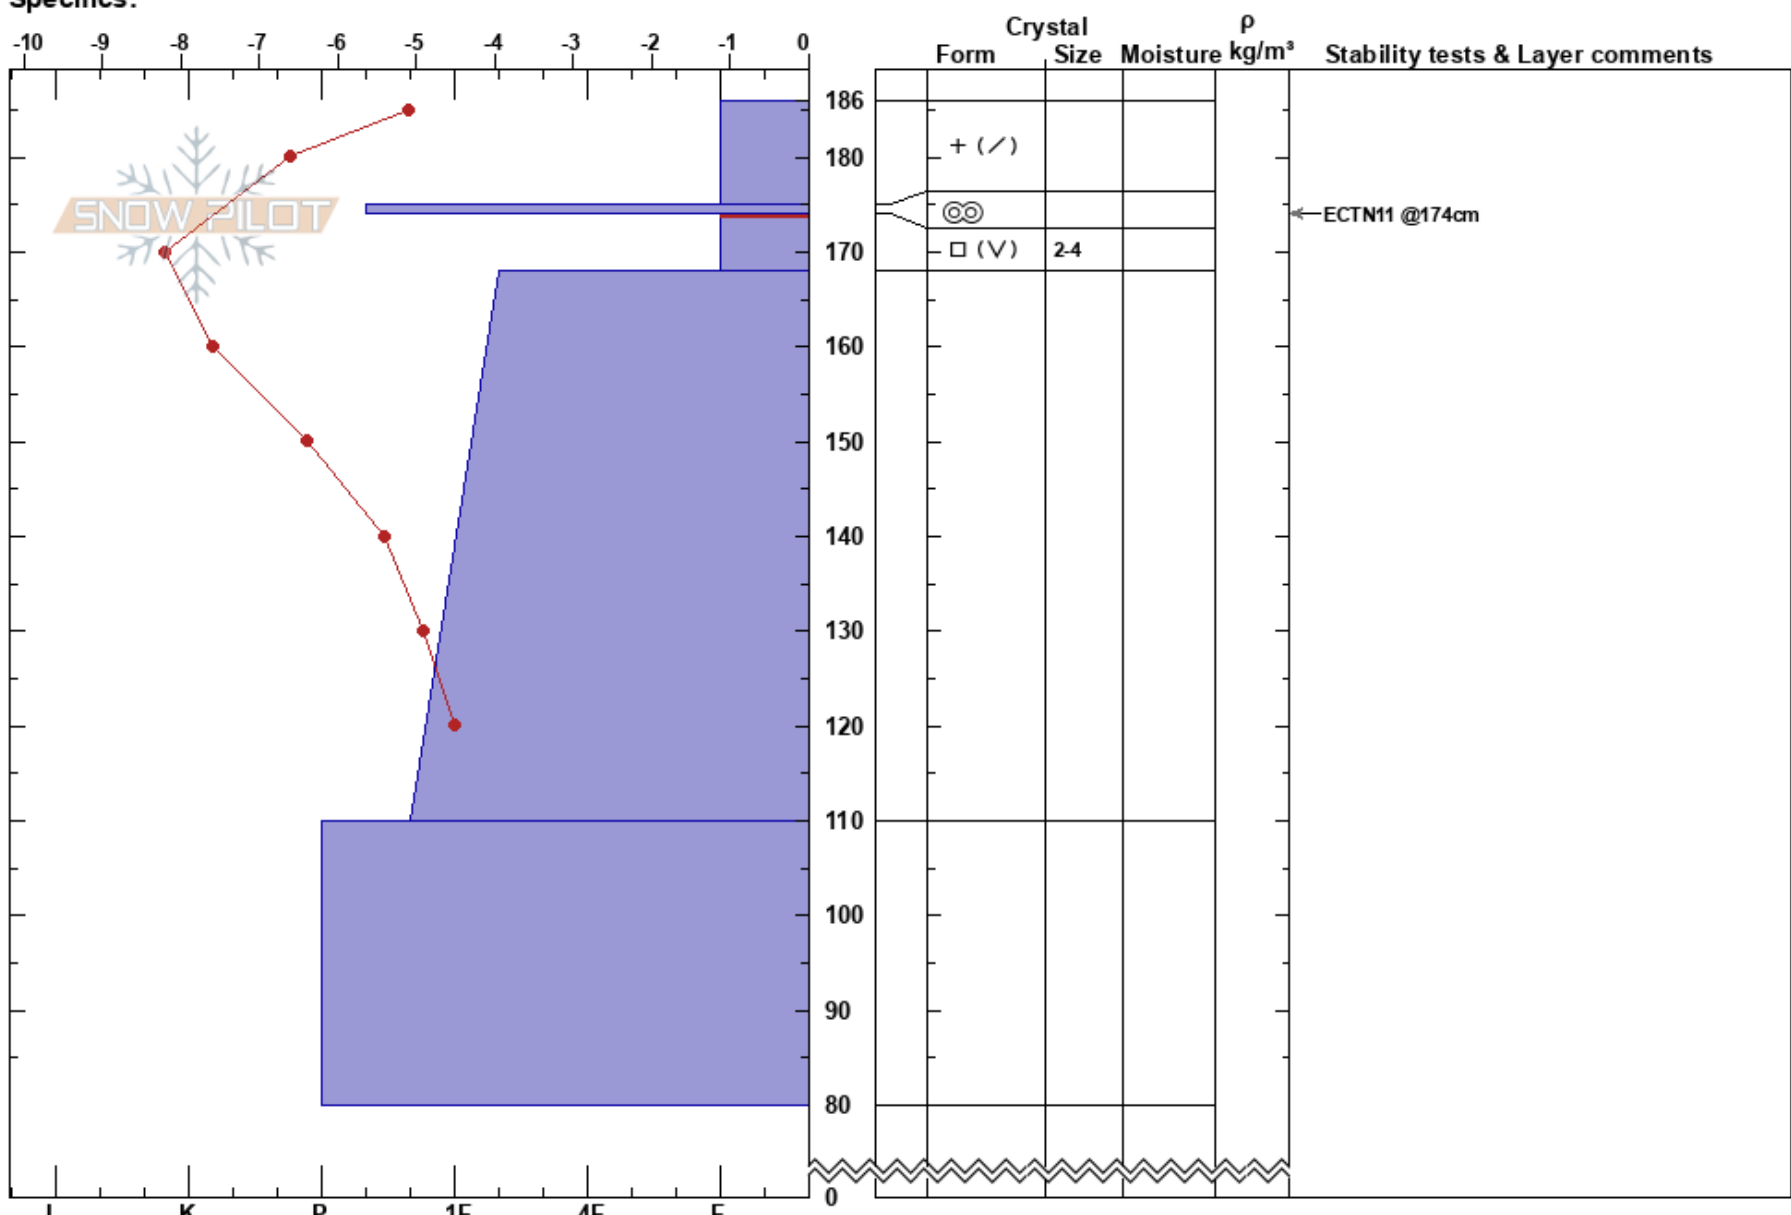

Logan Peak, Stans Slide toby weed  
 Bear River Range 02/23/2022 - 3:00pm  
 UT Co-ord: 41.70884N, -111.71746W  
 Elevation: 9278 ft Slope Angle: 21°  
 Aspect: E Wind Loading: previous  
 Specifics:

Stability: HS: 186 Layer Notes:  
 Air Temperature: -6.8°C PF: 25 174-168cm: Problematic layer  
 Sky Cover: BKN PS: 11  
 Precipitation: NO  
 Wind: E Light Breeze

**Notes:** strong east winds overnight, with hard, scoured conditions on the summit ridge, but some powder lower on east facing slopes. Dust-on-crust conditions mostly, with last week's tracks still visible.