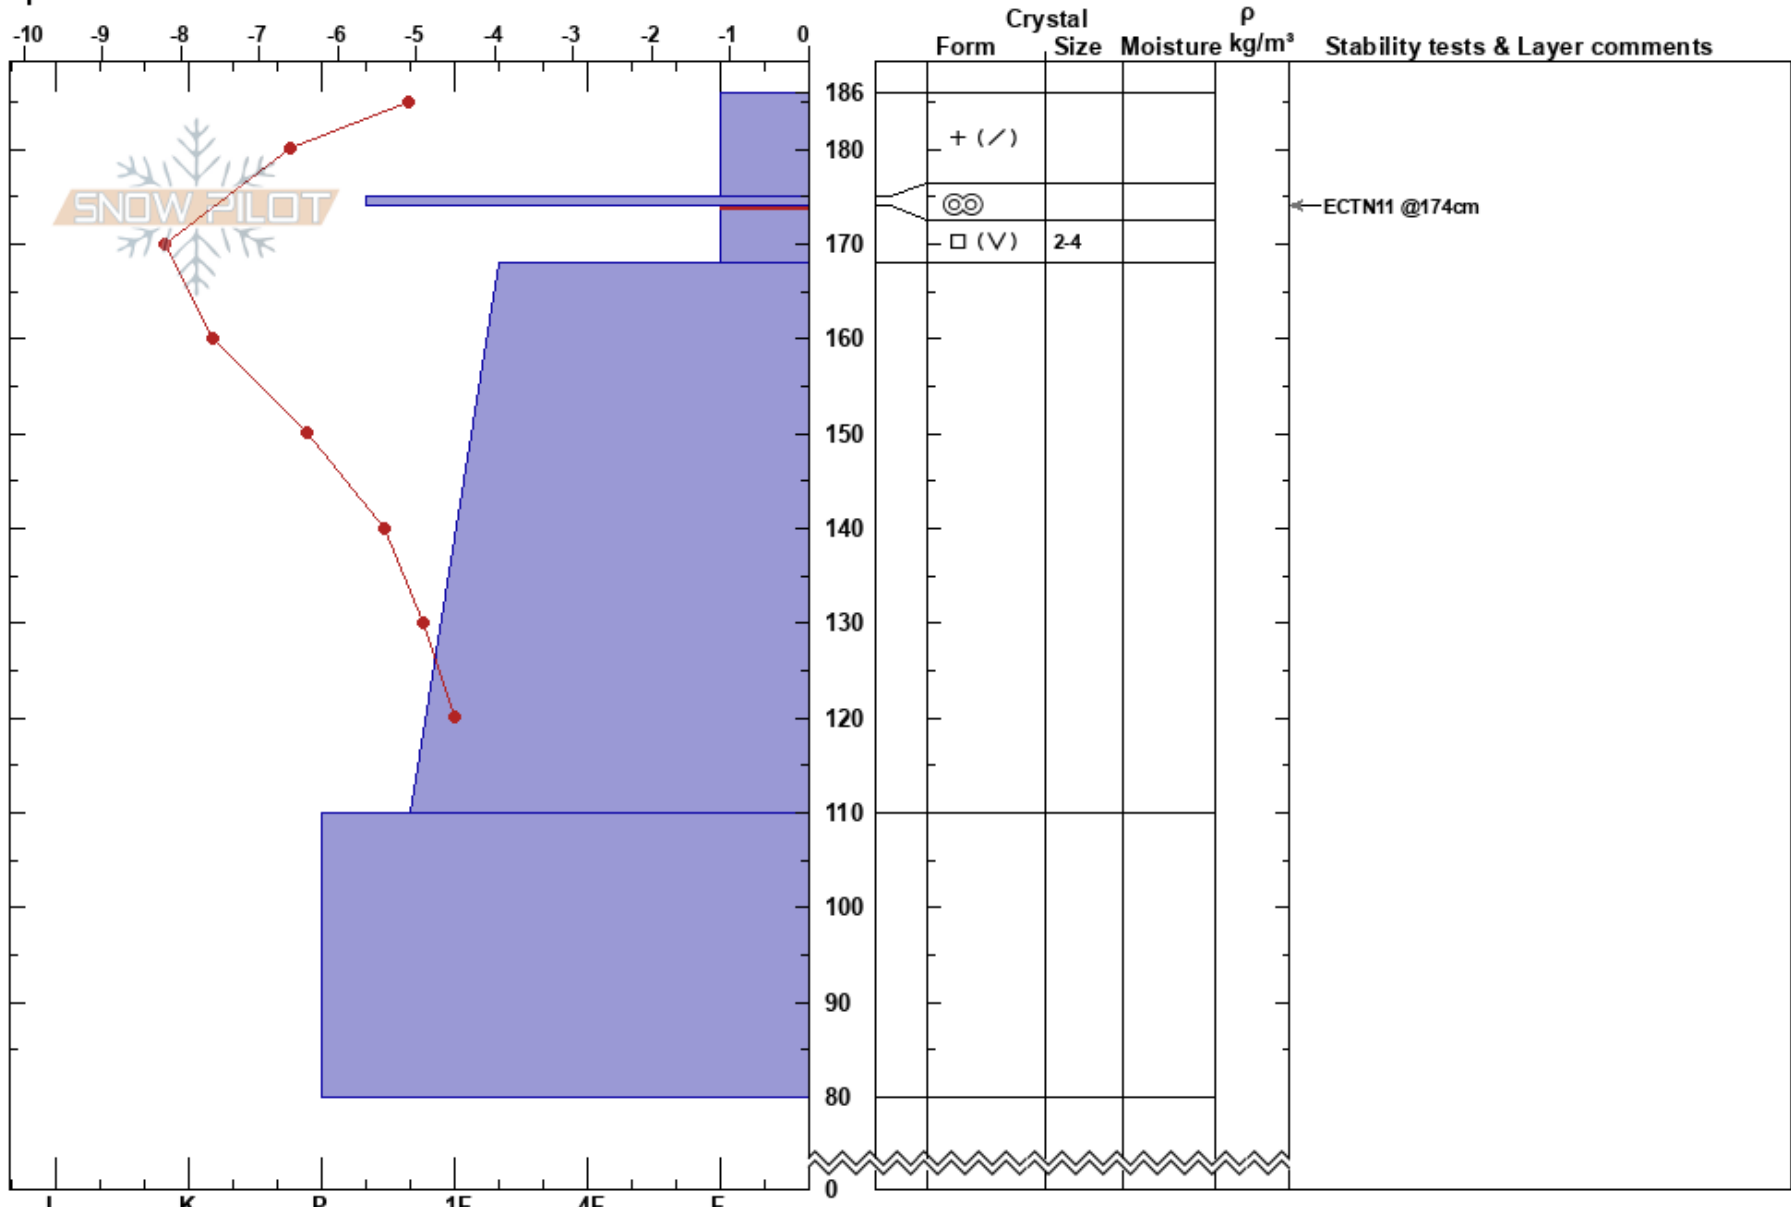

Logan Peak, Stans Slide
 Bear River Range
 UT
 Elevation: 9278 ft
 Aspect: E
 Specifics:

toby weed
 02/23/2022 - 3:00pm
 Co-ord: 41.70884N, -111.71746W
 Slope Angle: 21°
 Wind Loading: previous

Stability: **HS: 186**
 Air Temperature: -6.8°C **PF: 25** 174-168cm: Problematic layer
 Sky Cover: BKN **PS: 11**
 Precipitation: NO
 Wind: E Light Breeze

Notes: strong east winds overnight, with hard, scoured conditions on the summit ridge, but some powder lower on east facing slopes. Dust-on-crust conditions mostly, with last week's tracks still visible.