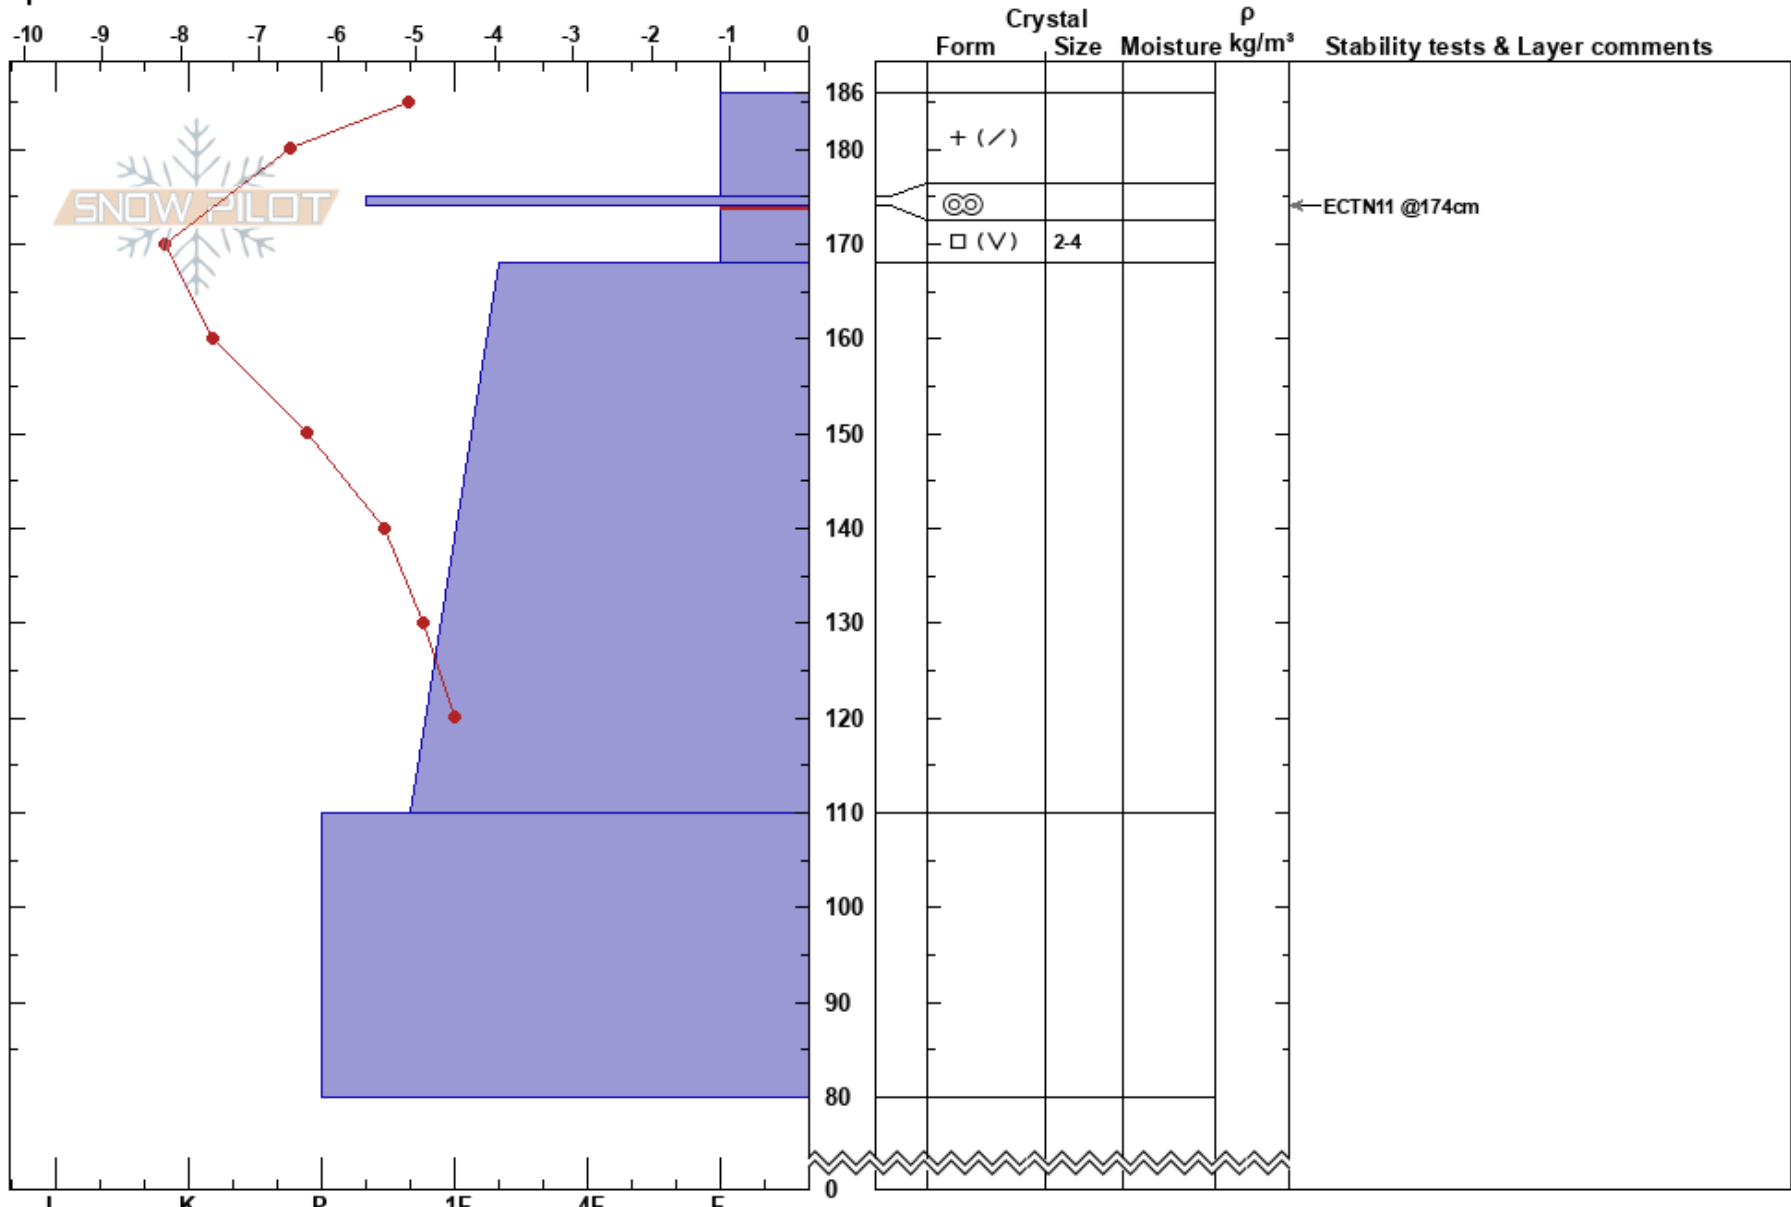

Logan Peak, Stans Slide toby weed
 Bear River Range 02/23/2022 - 3:00pm
 UT Co-ord: 41.70884N, -111.71746W
 Elevation: 9278 ft Slope Angle: 21°
 Aspect: E Wind Loading: previous
 Specifics:

Stability: HS: 186 Layer Notes:
 Air Temperature: -6.8°C PF: 25 174-168cm: Problematic layer
 Sky Cover: BKN PS: 11
 Precipitation: NO
 Wind: E Light Breeze

Notes: strong east winds overnight, with hard, scoured conditions on the summit ridge, but some powder lower on east facing slopes. Dust-on-crust conditions mostly, with last week's tracks still visible.