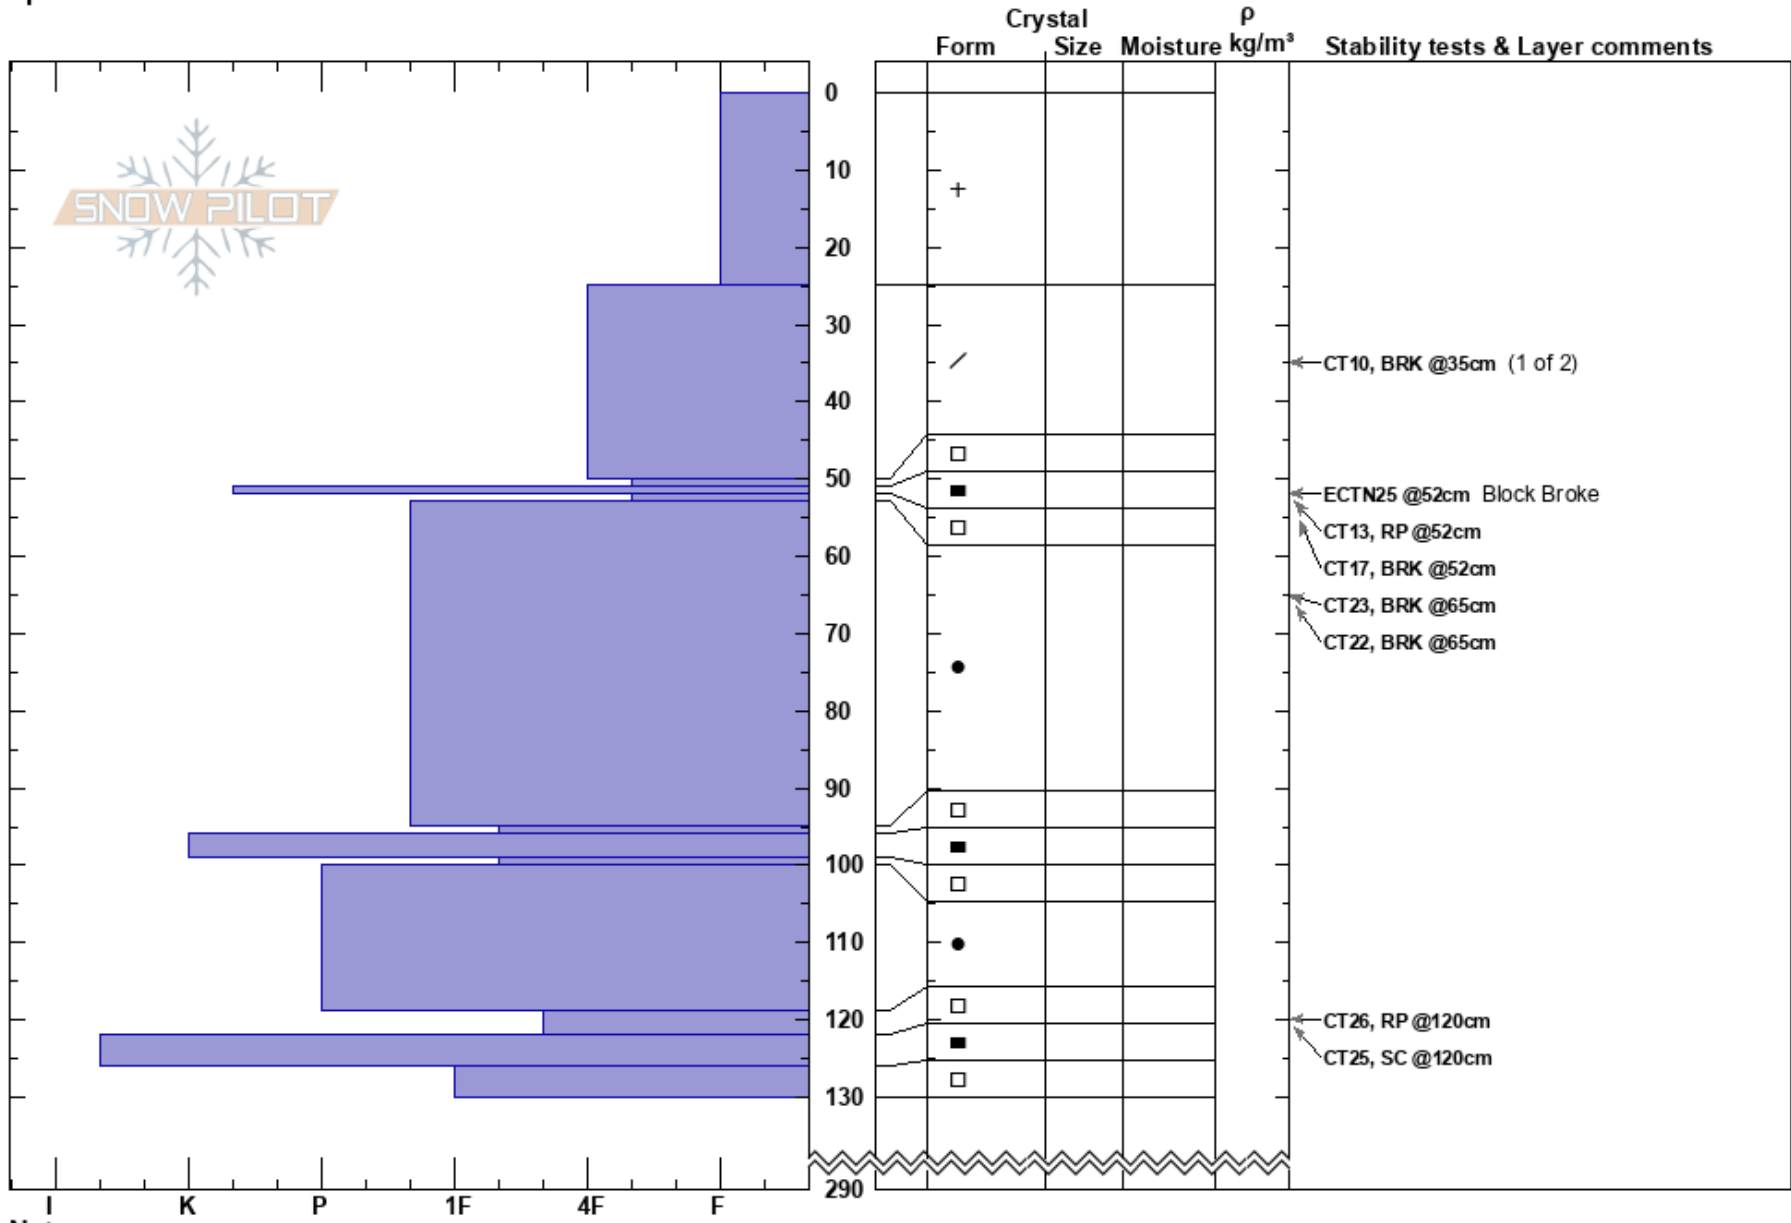

Showtime R  
 Monashee  
 BC  
 Elevation: 1947 m  
 Aspect: E  
 Specifics:

Mustang Powder  
 23/02/2022 - 14:00  
 Co-ord: 11U 377156W 5673073N  
 Slope Angle: 38°  
 Wind Loading:

Stability: **HS:290**  
 Air Temperature: -12°C **PF: 40** 119-122cm: Problematic layer  
 Sky Cover: OVC **PS: 25**  
 Precipitation: NO  
 Wind: Calm