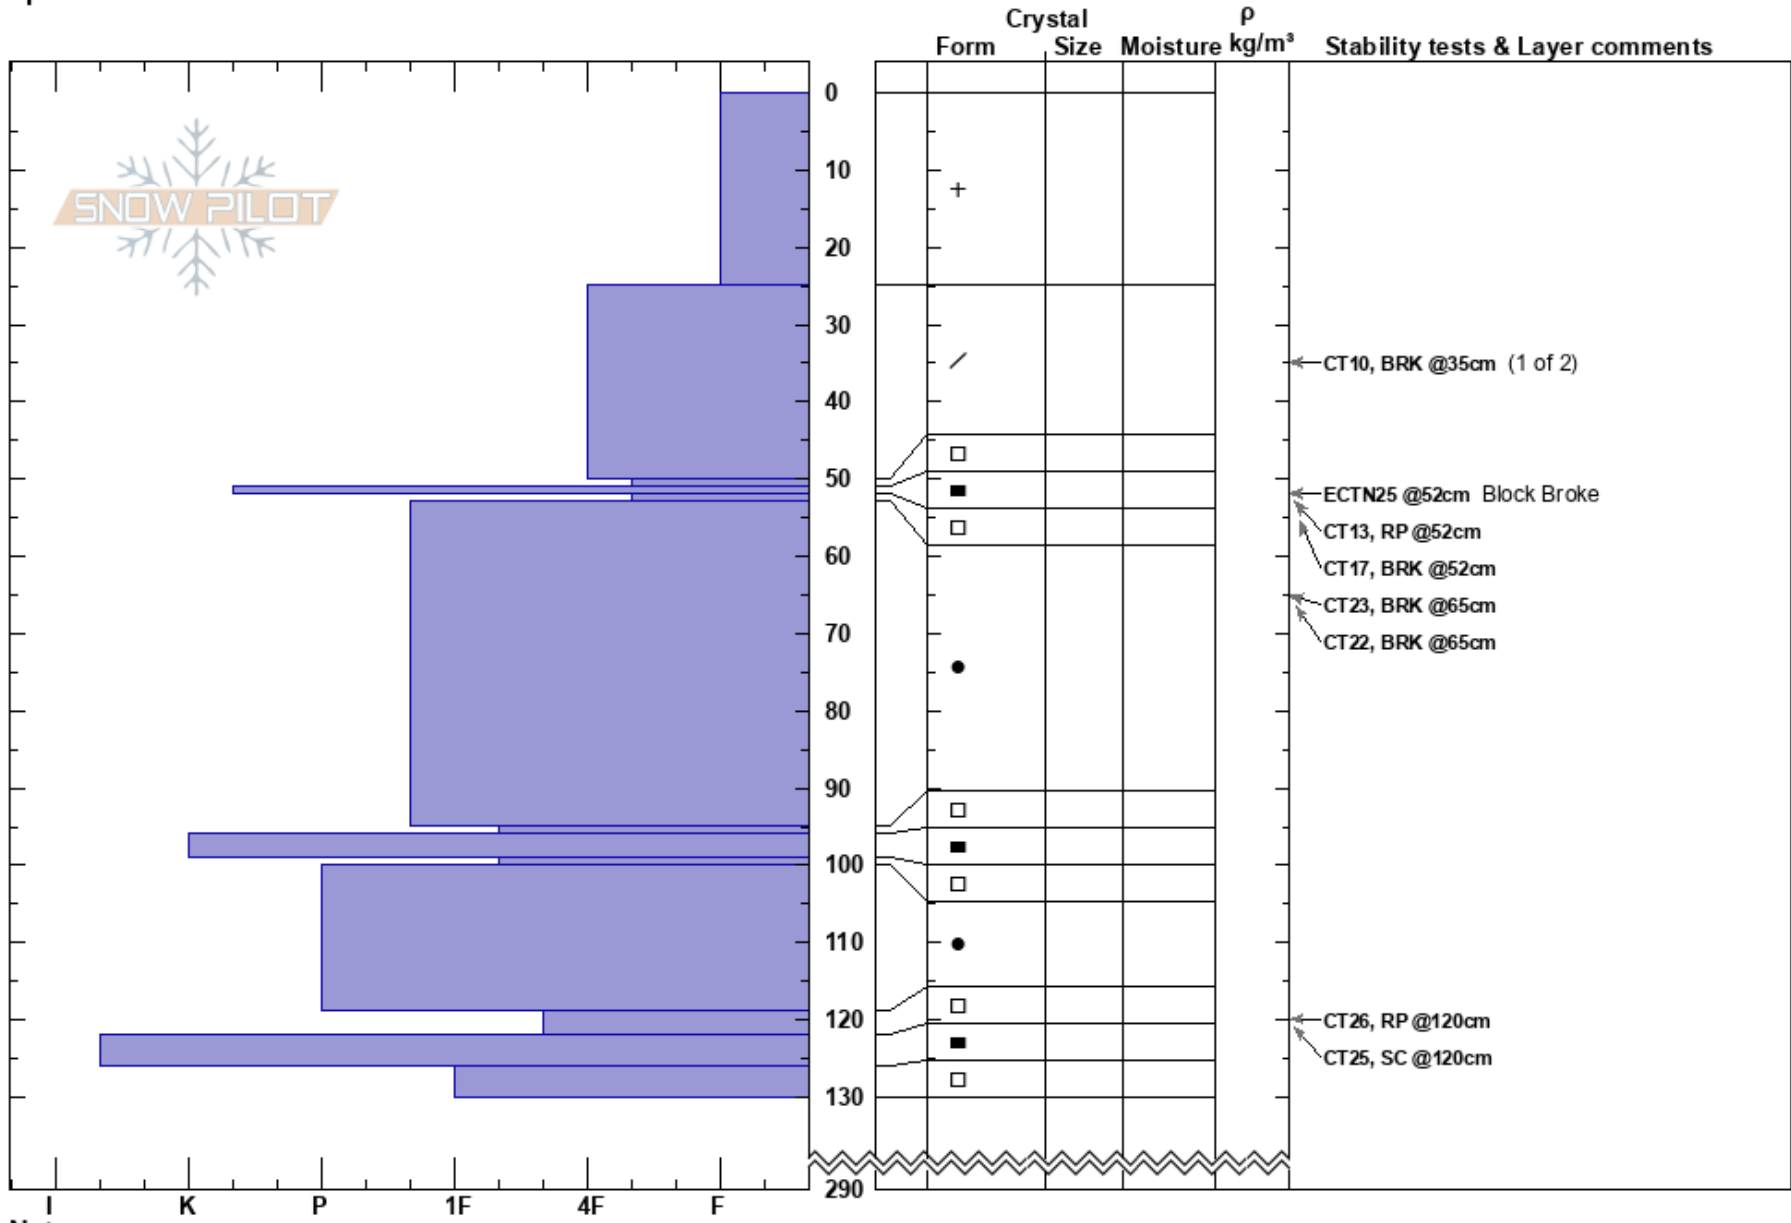

Showtime R
 Monashee
 BC
 Elevation: 1947 m
 Aspect: E
 Specifics:

Mustang Powder
 23/02/2022 - 14:00
 Co-ord: 11U 377156W 5673073N
 Slope Angle: 38°
 Wind Loading:

Stability: **HS:290**
 Air Temperature: -12°C **PF: 40** 119-122cm: Problematic layer
 Sky Cover: OVC **PS: 25**
 Precipitation: NO
 Wind: Calm