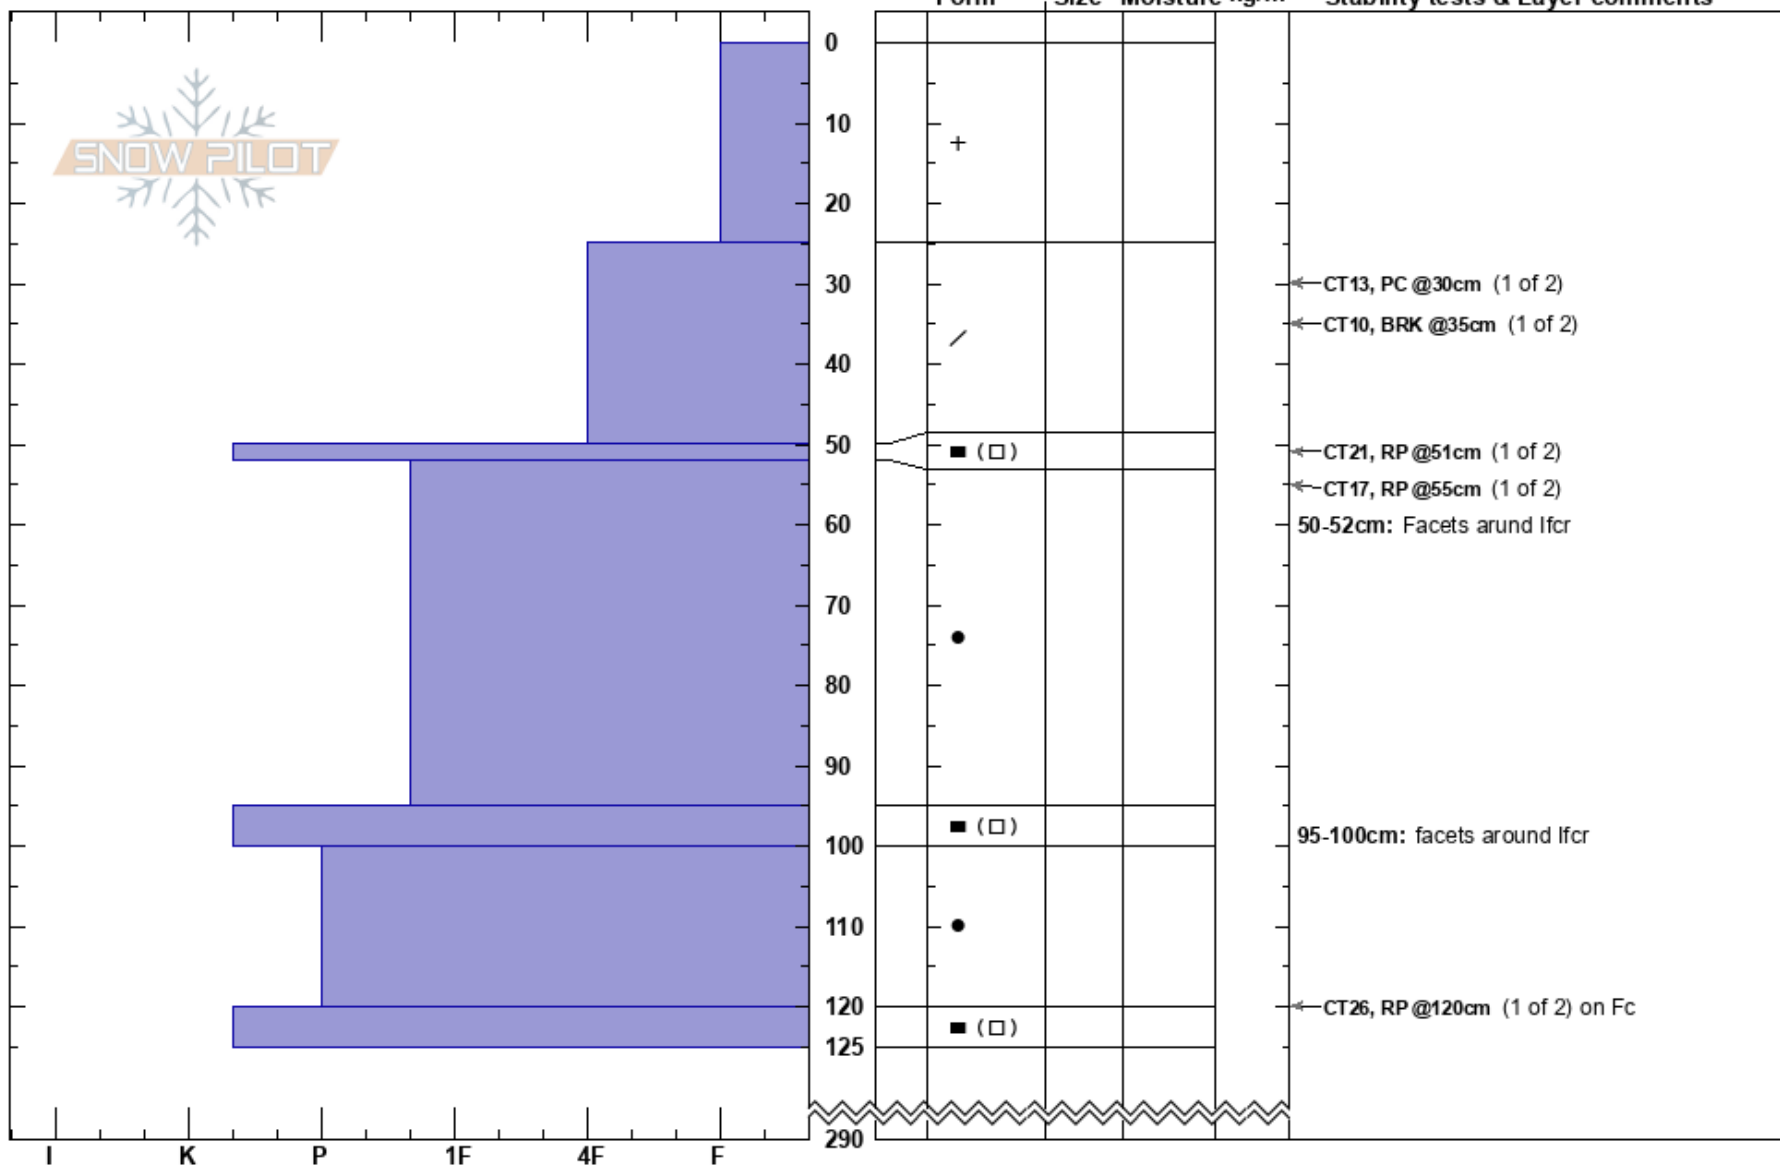

Showtime R  
 Monashee  
 BC  
 Elevation: 1947 m  
 Aspect: E  
 Specifics:

Mustang Powder  
 23/02/2022 - 14:00  
 Co-ord: 11U 377156W 5673073N  
 Slope Angle: 38°  
 Wind Loading:

Stability: **HS:290**  
 Air Temperature: -12°C **PF: 40**  
 Sky Cover: OVC **PS: 25**  
 Precipitation: NO  
 Wind: Calm  
 50-52cm: Facets around lfcr  
 95-100cm: facets around lfcr