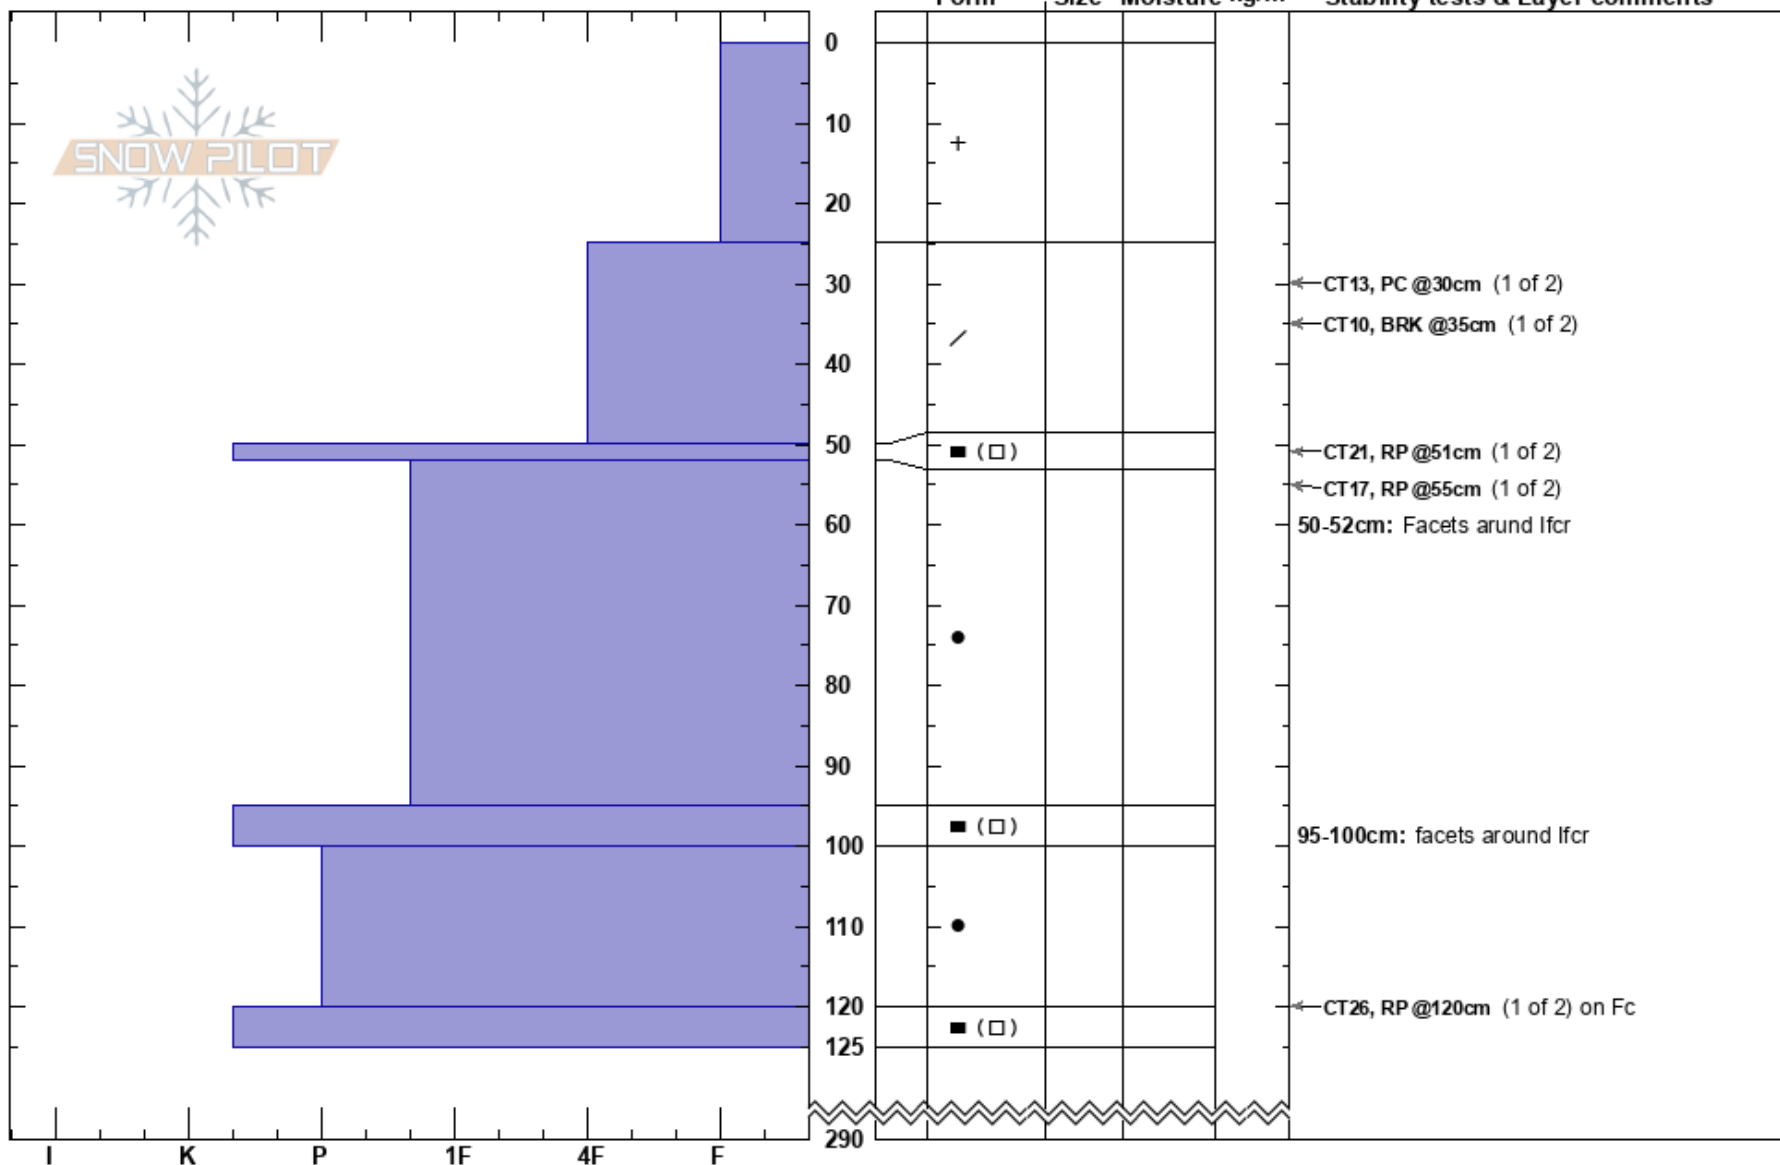

Showtime R
 Monashee
 BC
 Elevation: 1947 m
 Aspect: E
 Specifics:

Mustang Powder
 23/02/2022 - 14:00
 Co-ord: 11U 377156W 5673073N
 Slope Angle: 38°
 Wind Loading:

Stability: **HS:290**
 Air Temperature: -12°C **PF: 40**
 Sky Cover: OVC **PS: 25**
 Precipitation: NO
 Wind: Calm
 50-52cm: Facets around lfcr
 95-100cm: facets around lfcr