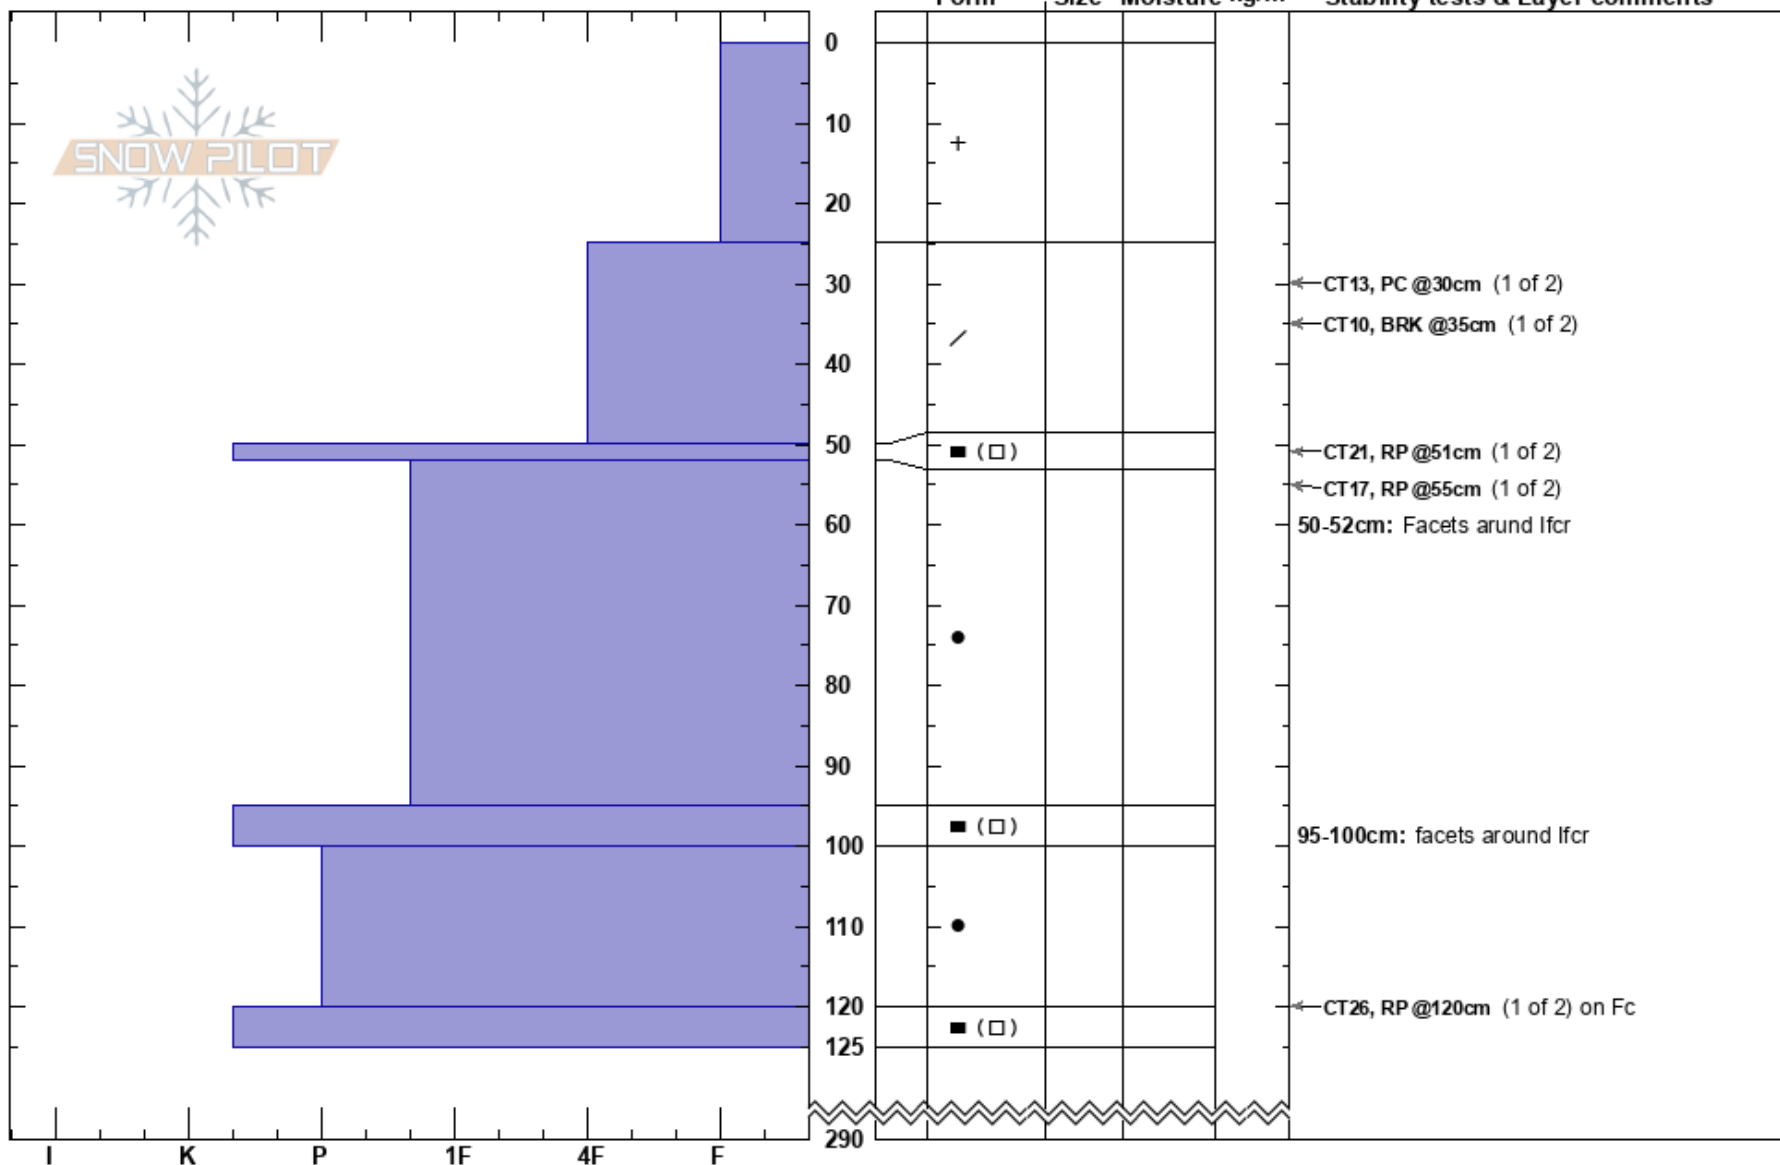

Showtime R  
 Monashee  
 BC  
 Elevation: 1947 m  
 Aspect: E  
 Specifics:

Mustang Powder  
 23/02/2022 - 14:00  
 Co-ord: 11U 377156W 5673073N  
 Slope Angle: 38°  
 Wind Loading:

Stability: **HS:290**  
 Air Temperature: -12°C **PF: 40**  
 Sky Cover: OVC **PS: 25**  
 Precipitation: NO  
 Wind: Calm  
 50-52cm: Facets around lfc  
 95-100cm: facets around lfc