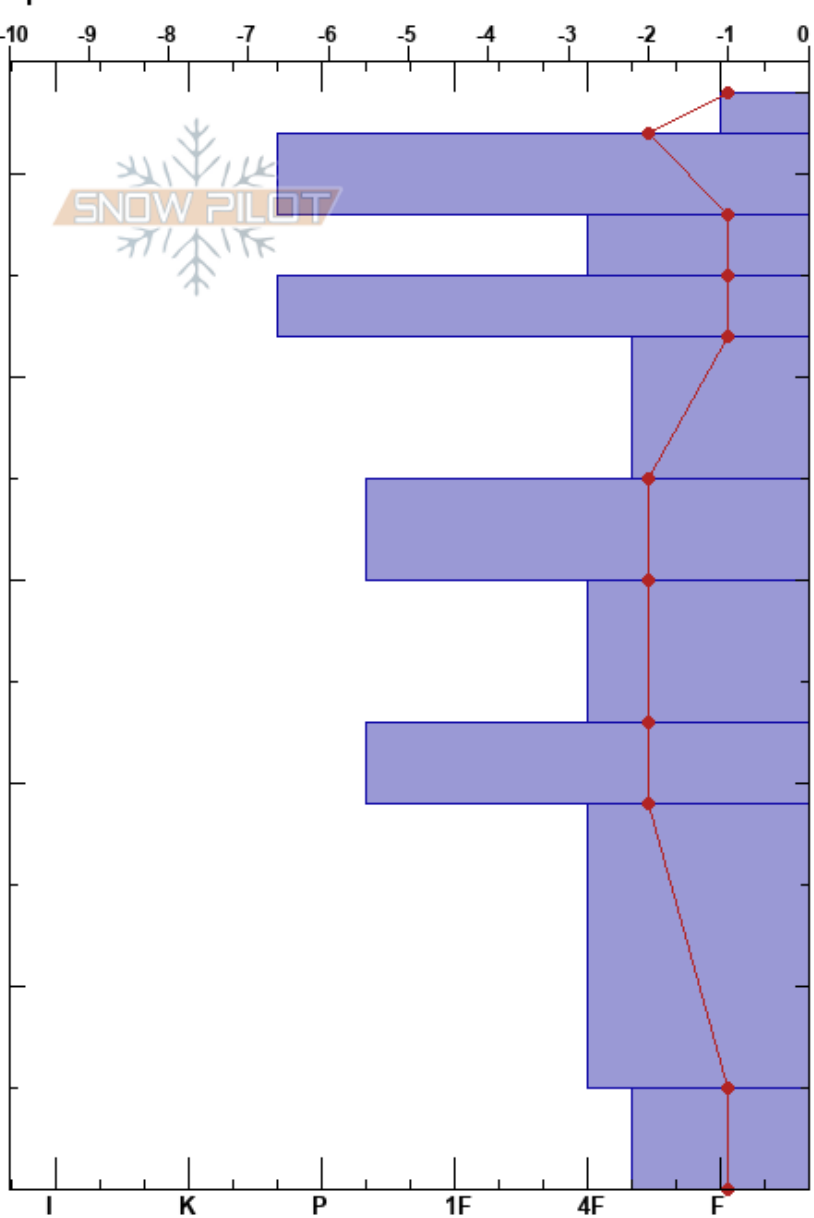

West Glacier
 Lewis Range
 MT
 Elevation: 975 m
 Aspect:
 Specifics:

Reece Peitzsch
 02/16/2022 - 4:00pm
 Co-ord:
 Slope Angle: 0°
 Wind Loading:

Stability:
 Air Temperature:
 Sky Cover: SCT
 Precipitation: NO
 Wind:

HS:54
 Layer Notes:
 5-0cm: Problematic layer

Form	Crystal		ρ kg/m ³	Stability tests & Layer comments
	Size	Moisture		
+	1.5-2	D	100	
⊙⊙			300	
•	1-1.5		667	
⊙⊙			467	
⊘	2		286	
⊙⊙			280	
□ (•)	1 (0.5)		343	
⊙⊙			450	
			314	
○				
□ (•)			440	