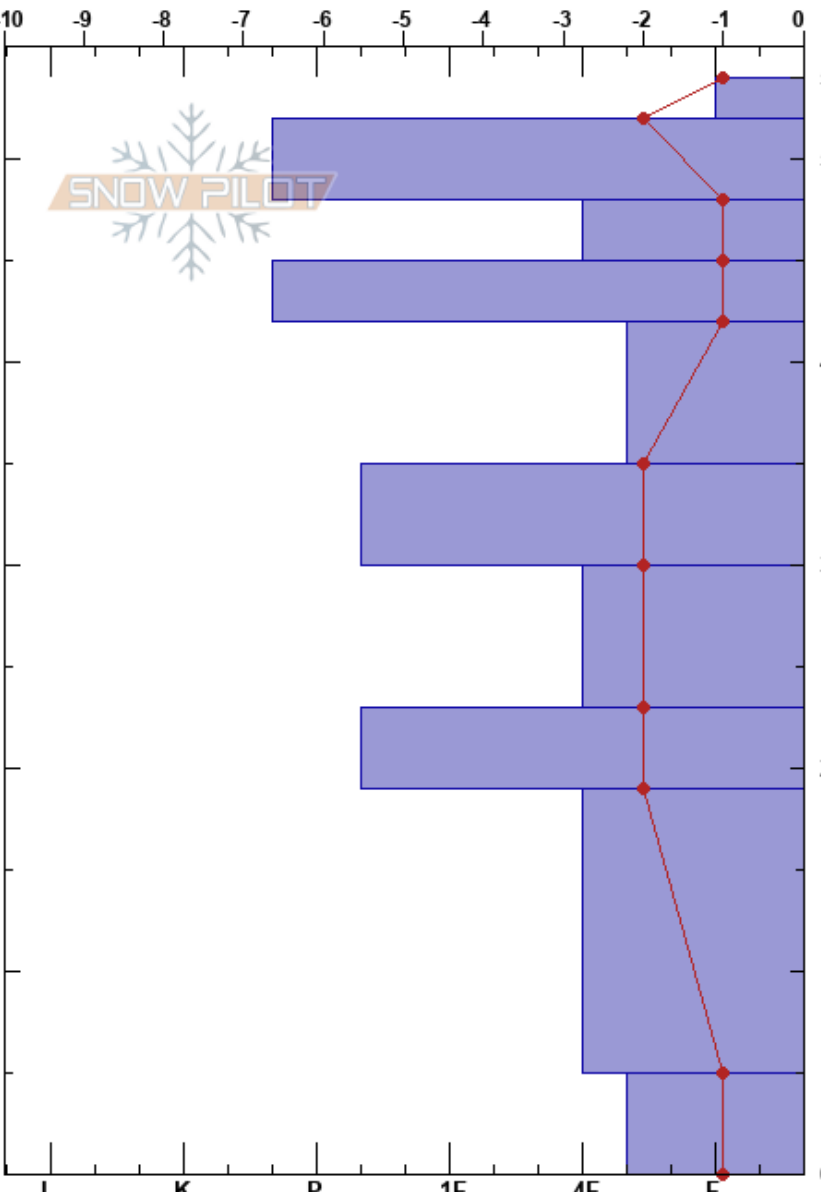

West Glacier
 Lewis Range
 MT
 Elevation: 975 m
 Aspect:
 Specifics:

Reece Peitzsch
 02/16/2022 - 4:00pm
 Co-ord:
 Slope Angle: 0°
 Wind Loading:

Stability:
 Air Temperature:
 Sky Cover: SCT
 Precipitation: NO
 Wind:

HS:54
 Layer Notes:
 5-0cm: Problematic layer

Form	Crystal		Moisture	ρ kg/m ³	Stability tests & Layer comments
	Size				
+	1.5-2		D	100	
⊙⊙				300	
•	1-1.5			667	
⊙⊙				467	
⊘	2			286	
⊙⊙				280	
□ (•)	1 (0.5)			343	
⊙⊙				450	
				314	
○					
□ (•)				440	