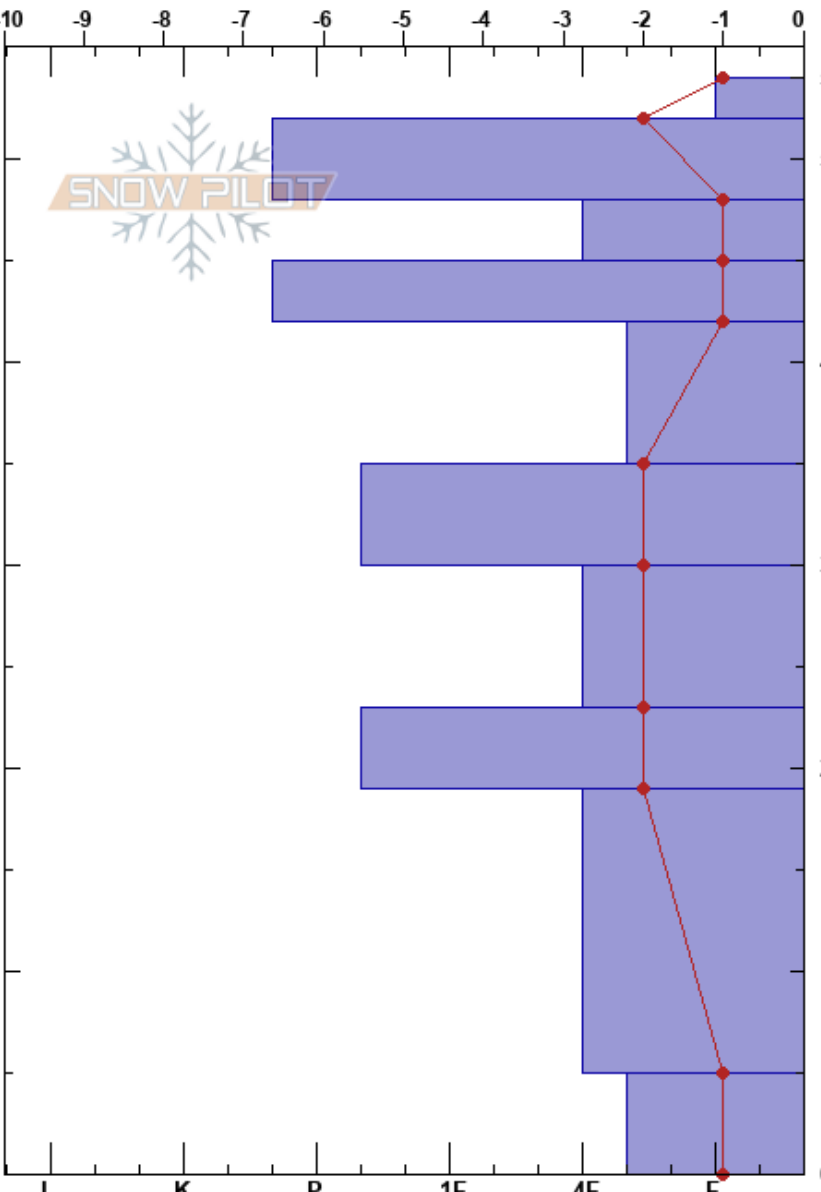

West Glacier
 Lewis Range
 MT
 Elevation: 975 m
 Aspect:
 Specifics:

Reece Peitzsch
 02/16/2022 - 4:00pm
 Co-ord:
 Slope Angle: 0°
 Wind Loading:

Stability: HS:54
 Air Temperature:
 Sky Cover: SCT
 Precipitation: NO
 Wind:
 5-0cm: Problematic layer

Form	Crystal		Moisture	ρ kg/m ³	Stability tests & Layer comments
	Size				
+	1.5-2		D	100	
⊙⊙				300	
•	1-1.5			667	
⊙⊙				467	
⊘	2			286	
⊙⊙				280	
□ (•)	1 (0.5)			343	
⊙⊙				450	
				314	
○					
□ (•)				440	