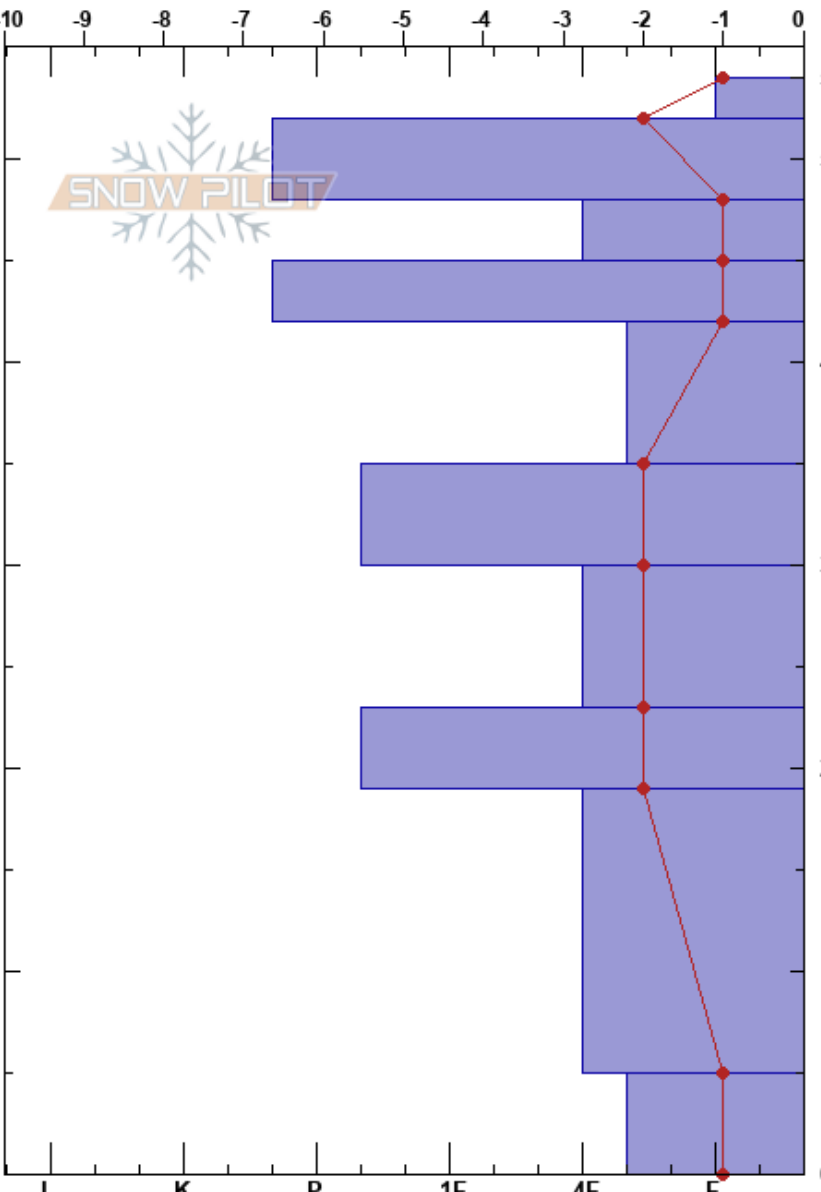

West Glacier
 Lewis Range
 MT
 Elevation: 975 m
 Aspect:
 Specifics:

Reece Peitzsch
 02/16/2022 - 4:00pm
 Co-ord:
 Slope Angle: 0°
 Wind Loading:

Stability: HS:54
 Air Temperature:
 Sky Cover: SCT
 Precipitation: NO
 Wind:
 5-0cm: Problematic layer

Form	Crystal Size	Moisture	ρ kg/m ³	Stability tests & Layer comments
			100	
+	1.5-2	D	300	
⊙⊙			667	
•	1-1.5		467	
⊙⊙			286	
⊗	2		280	
⊙⊙			343	
□ (•)	1 (0.5)		450	
⊙⊙			314	
○			440	
□ (•)				ECTX

Notes: