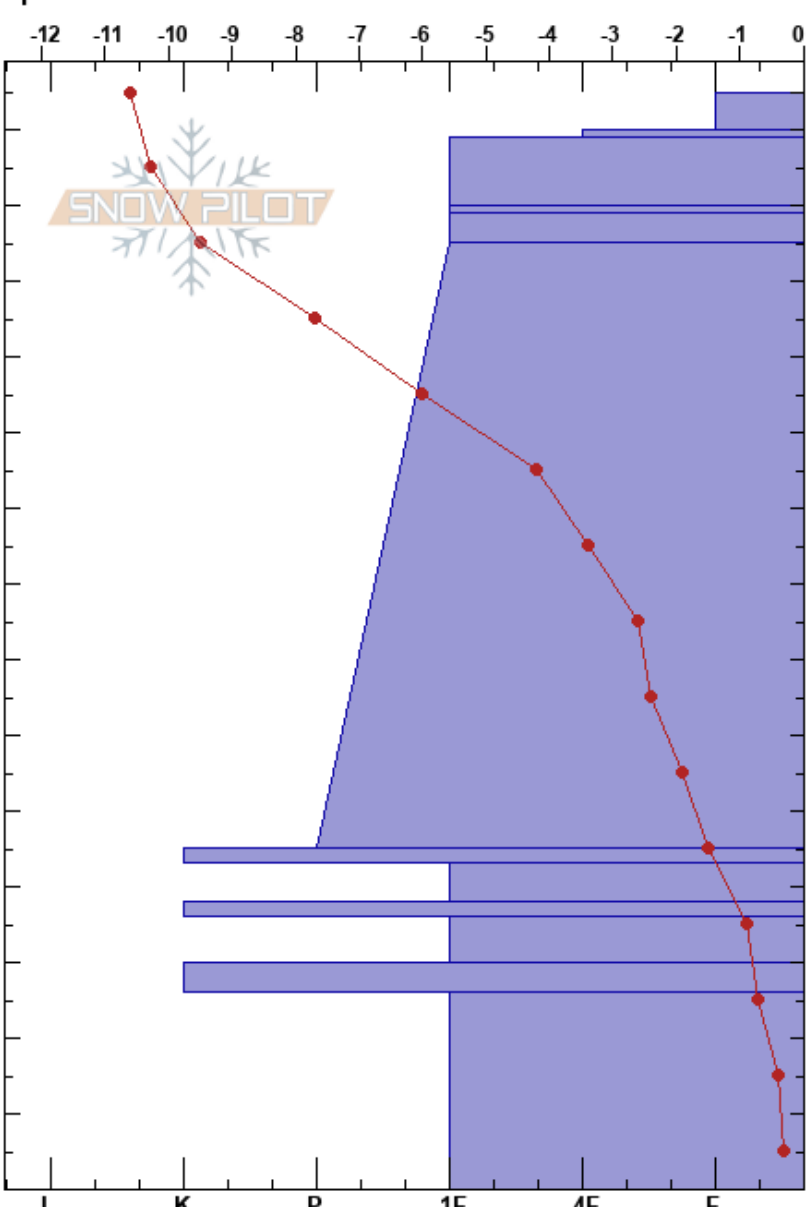

PE5 full profile  
 monashee  
 CA  
 Elevation: 2020 m  
 Aspect: E  
 Specifics:

Charlotte Poulin-Rodrigue  
 02/23/2022 - 1:00pm  
 Co-ord: 49.23607N, -117.84103E  
 Slope Angle: 25°  
 Wind Loading:

Stability:  
 Air Temperature: -14.6°C PF: 20  
 Sky Cover: OVC  
 Precipitation: NO  
 Wind: Calm

Layer Notes:

| Altitude (m) | Crystal |      | Moisture | ρ kg/m³ | Stability tests & Layer comments |
|--------------|---------|------|----------|---------|----------------------------------|
|              | Form    | Size |          |         |                                  |
| 145          | /       | 1-2  |          |         |                                  |
| 140          | ⊙⊙      |      |          |         |                                  |
| 135          | /       | 1-2  |          |         |                                  |
| 130          | ⊙⊙      |      |          |         |                                  |
| 125          | /       | 1    |          |         |                                  |
| 85           | •       | 1    |          |         |                                  |
| 48           | ⊙⊙      |      |          |         |                                  |
| 45           | □       | 2    |          |         |                                  |
| 40           | ⊙⊙      |      |          |         |                                  |
| 35           | □       | 2    |          |         |                                  |
| 32           | ⊙⊙ (□)  | (2)  |          |         |                                  |
| 15           | □       | 2-3  |          |         |                                  |