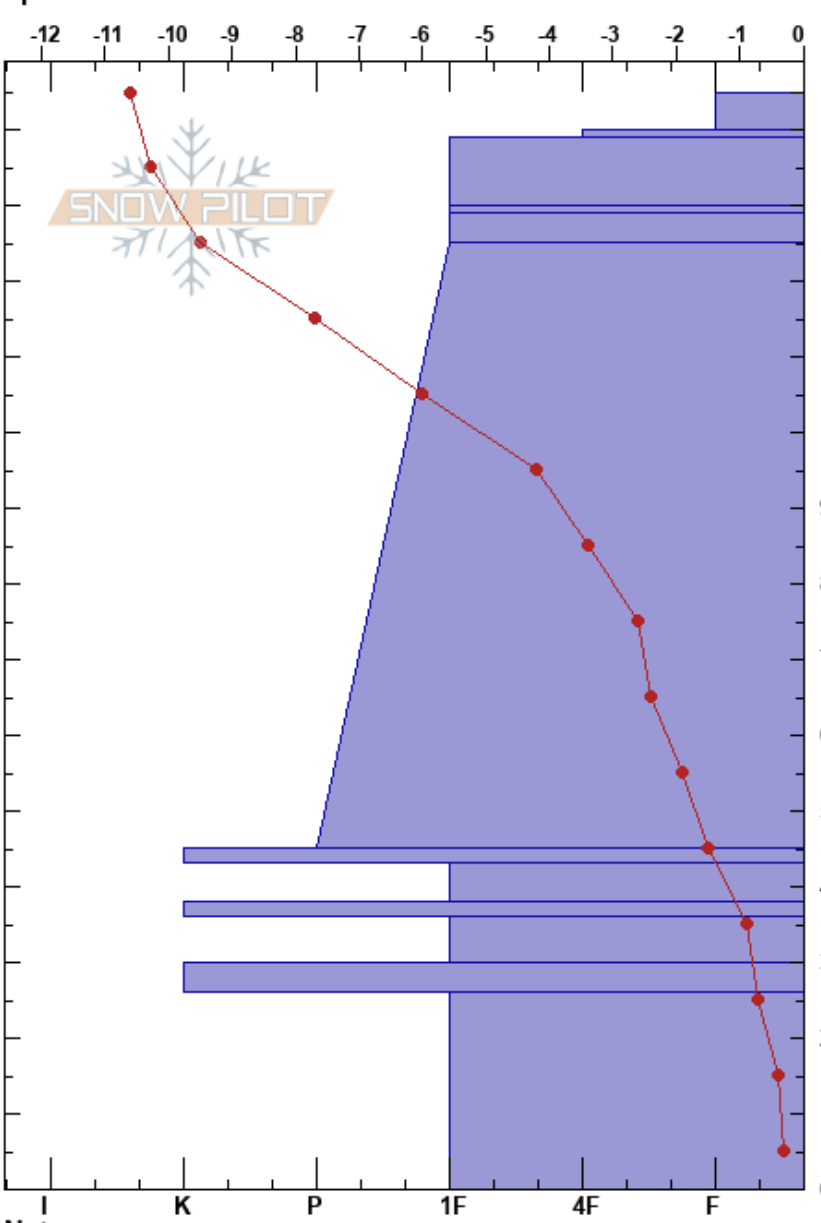

PE5 full profile
 monashee
 CA
 Elevation: 2020 m
 Aspect: E
 Specifics:

Charlotte Poulin-Rodrigue
 02/23/2022 - 1:00pm
 Co-ord: 49.23607N, -117.84103E
 Slope Angle: 25°
 Wind Loading:

Stability:
 Air Temperature: -14.6°C PF: 20
 Sky Cover: OVC
 Precipitation: NO
 Wind: Calm

Layer Notes:

Altitude (m)	Crystal		Moisture	ρ kg/m ³	Stability tests & Layer comments
	Form	Size			
145	/	1-2			
140	⊙⊙				
130	/	1-2			
120	⊙⊙				
110	/	1			
100					
90					
80	•	1			
70					
60					
50					
45	⊙⊙				
40	□	2			
35	⊙⊙				
30	□	2			
25	⊙⊙ (□)	(2)			
20					
10	□	2-3			
0					CTN