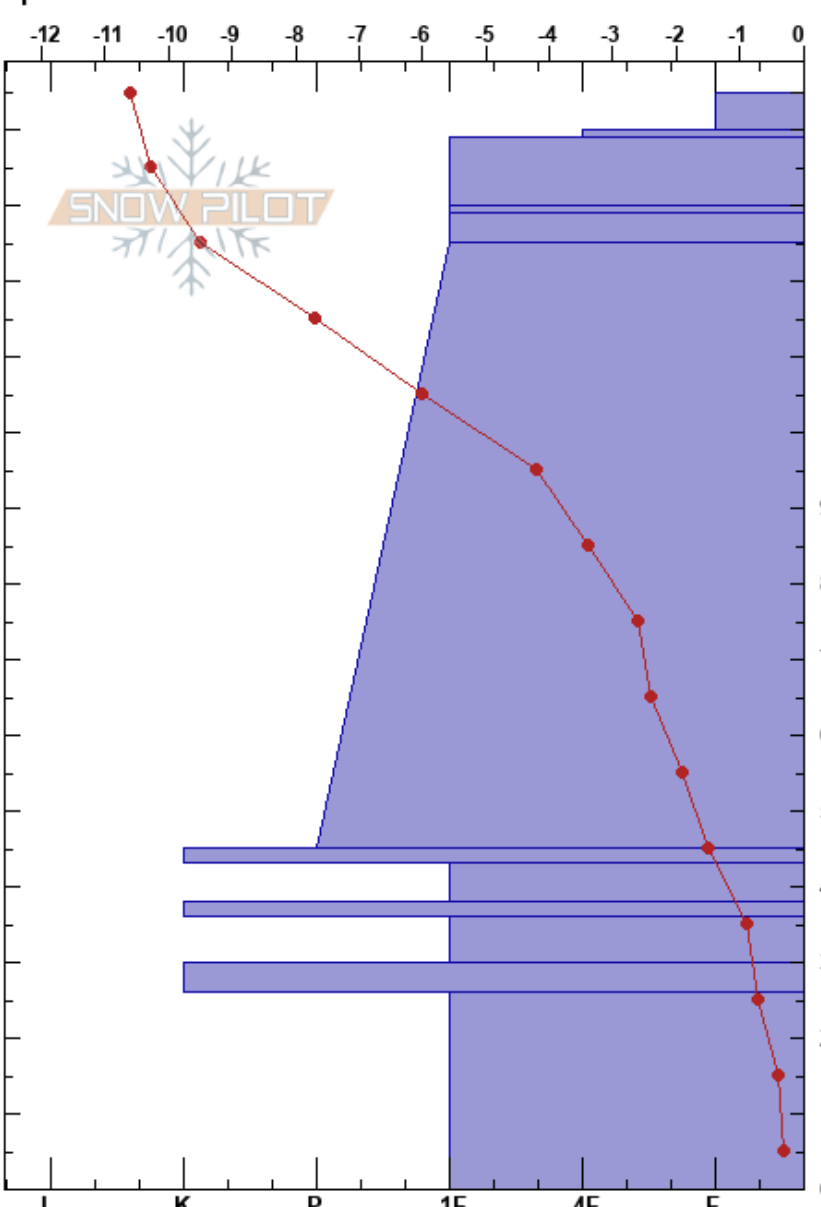

PE5 full profile
 monashee
 CA
 Elevation: 2020 m
 Aspect: E
 Specifics:

Charlotte Poulin-Rodrigue
 02/23/2022 - 1:00pm
 Co-ord: 49.23607N, -117.84103E
 Slope Angle: 25°
 Wind Loading:

Stability:
 Air Temperature: -14.6°C PF: 20
 Sky Cover: OVC
 Precipitation: NO
 Wind: Calm

Layer Notes:

	Crystal		ρ	Stability tests & Layer comments
	Form	Size		
145	/	1-2		
140	⊙⊙			
130	/	1-2		
120	⊙⊙			
110	/	1		
100				
90				
80	•	1		
70				
60				
50				
45	⊙⊙			
40	□	2		
35	⊙⊙			
30	□	2		
25	⊙⊙ (□)	(2)		
20				
10	□	2-3		
0				CTN