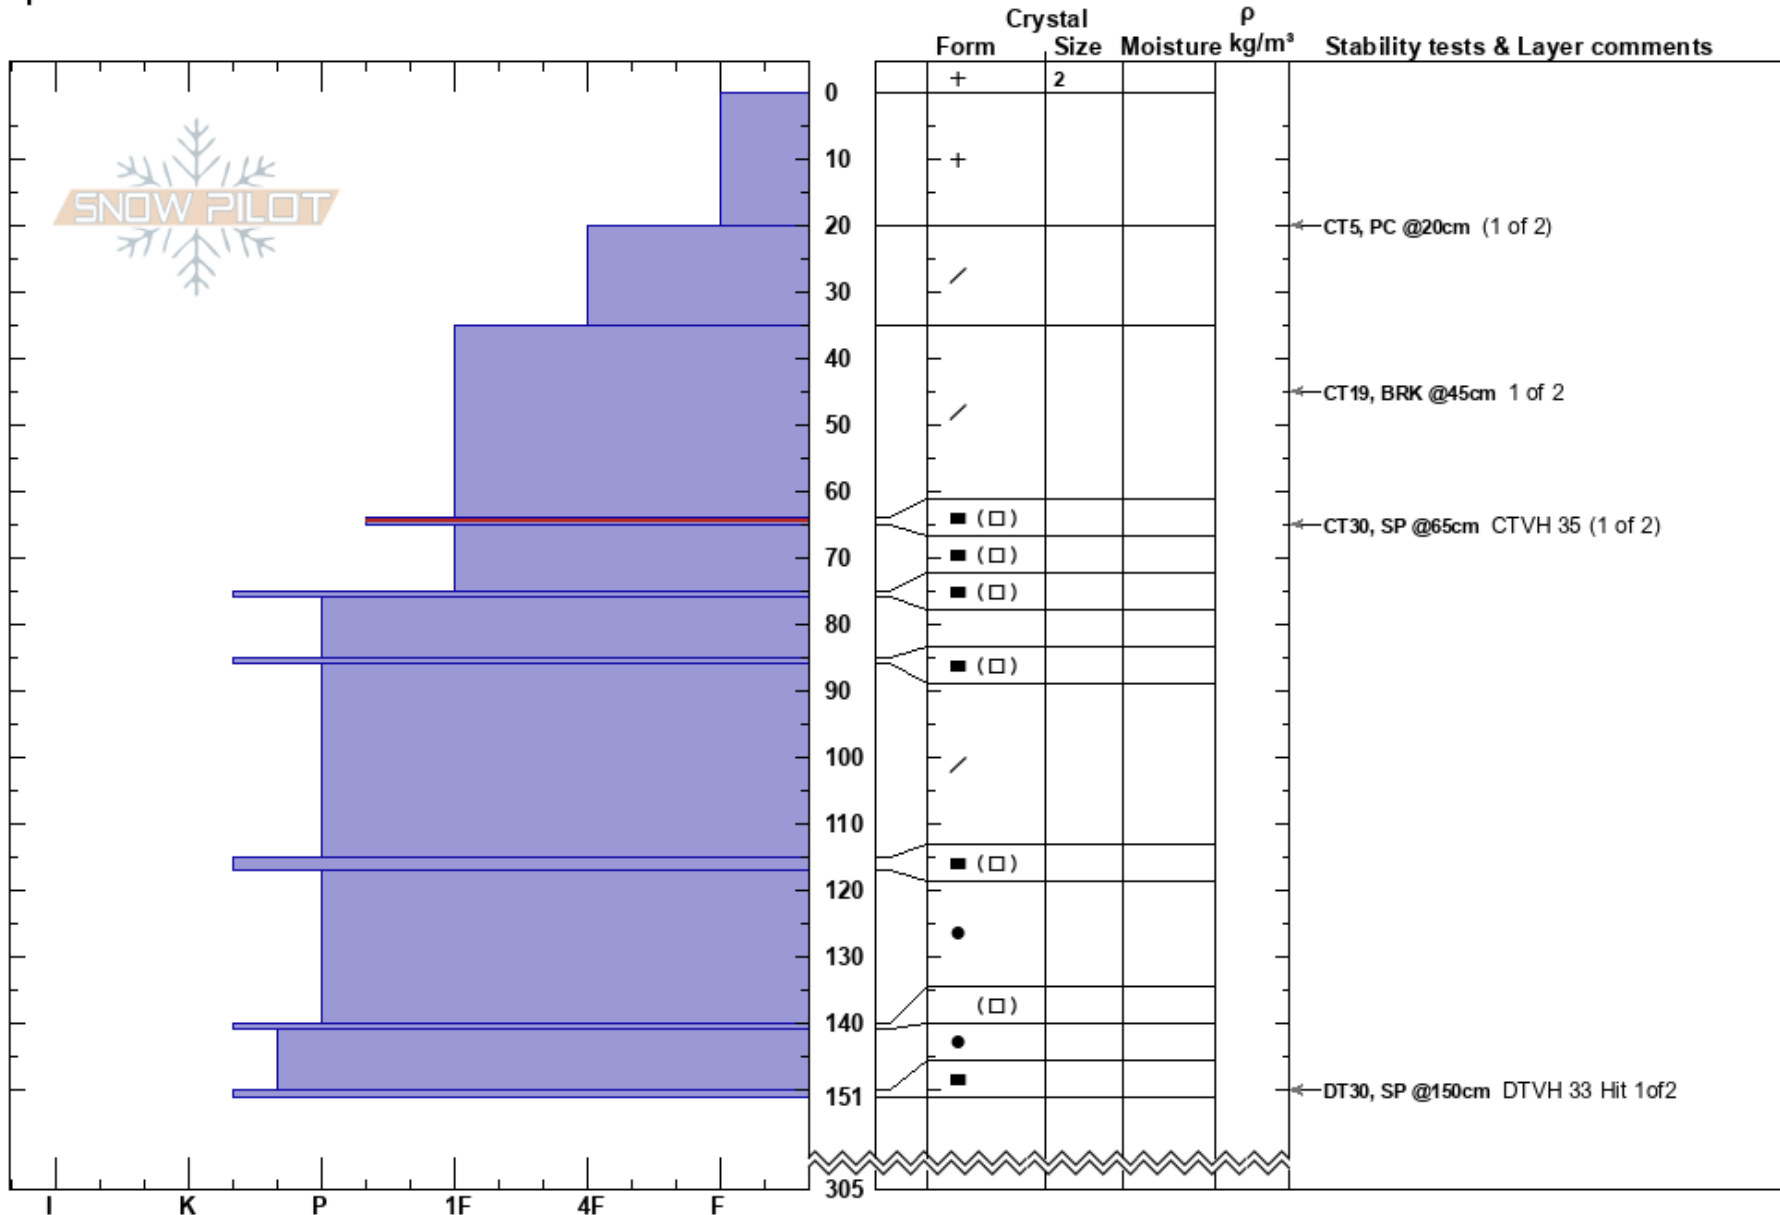

Showtime Right  
 Monashee  
 BC  
 Elevation: 2031 m  
 Aspect: SE  
 Specifics:

Mustang Powder  
 23/02/2022 - 13:00  
 Co-ord: 11U 377713W 5681186N  
 Slope Angle: 35°  
 Wind Loading:

Stability: HS:305  
 Air Temperature: -13.5°C PF: 45 64-65cm: Problematic layer  
 Sky Cover: OVC PS: 30  
 Precipitation: NO  
 Wind: Calm