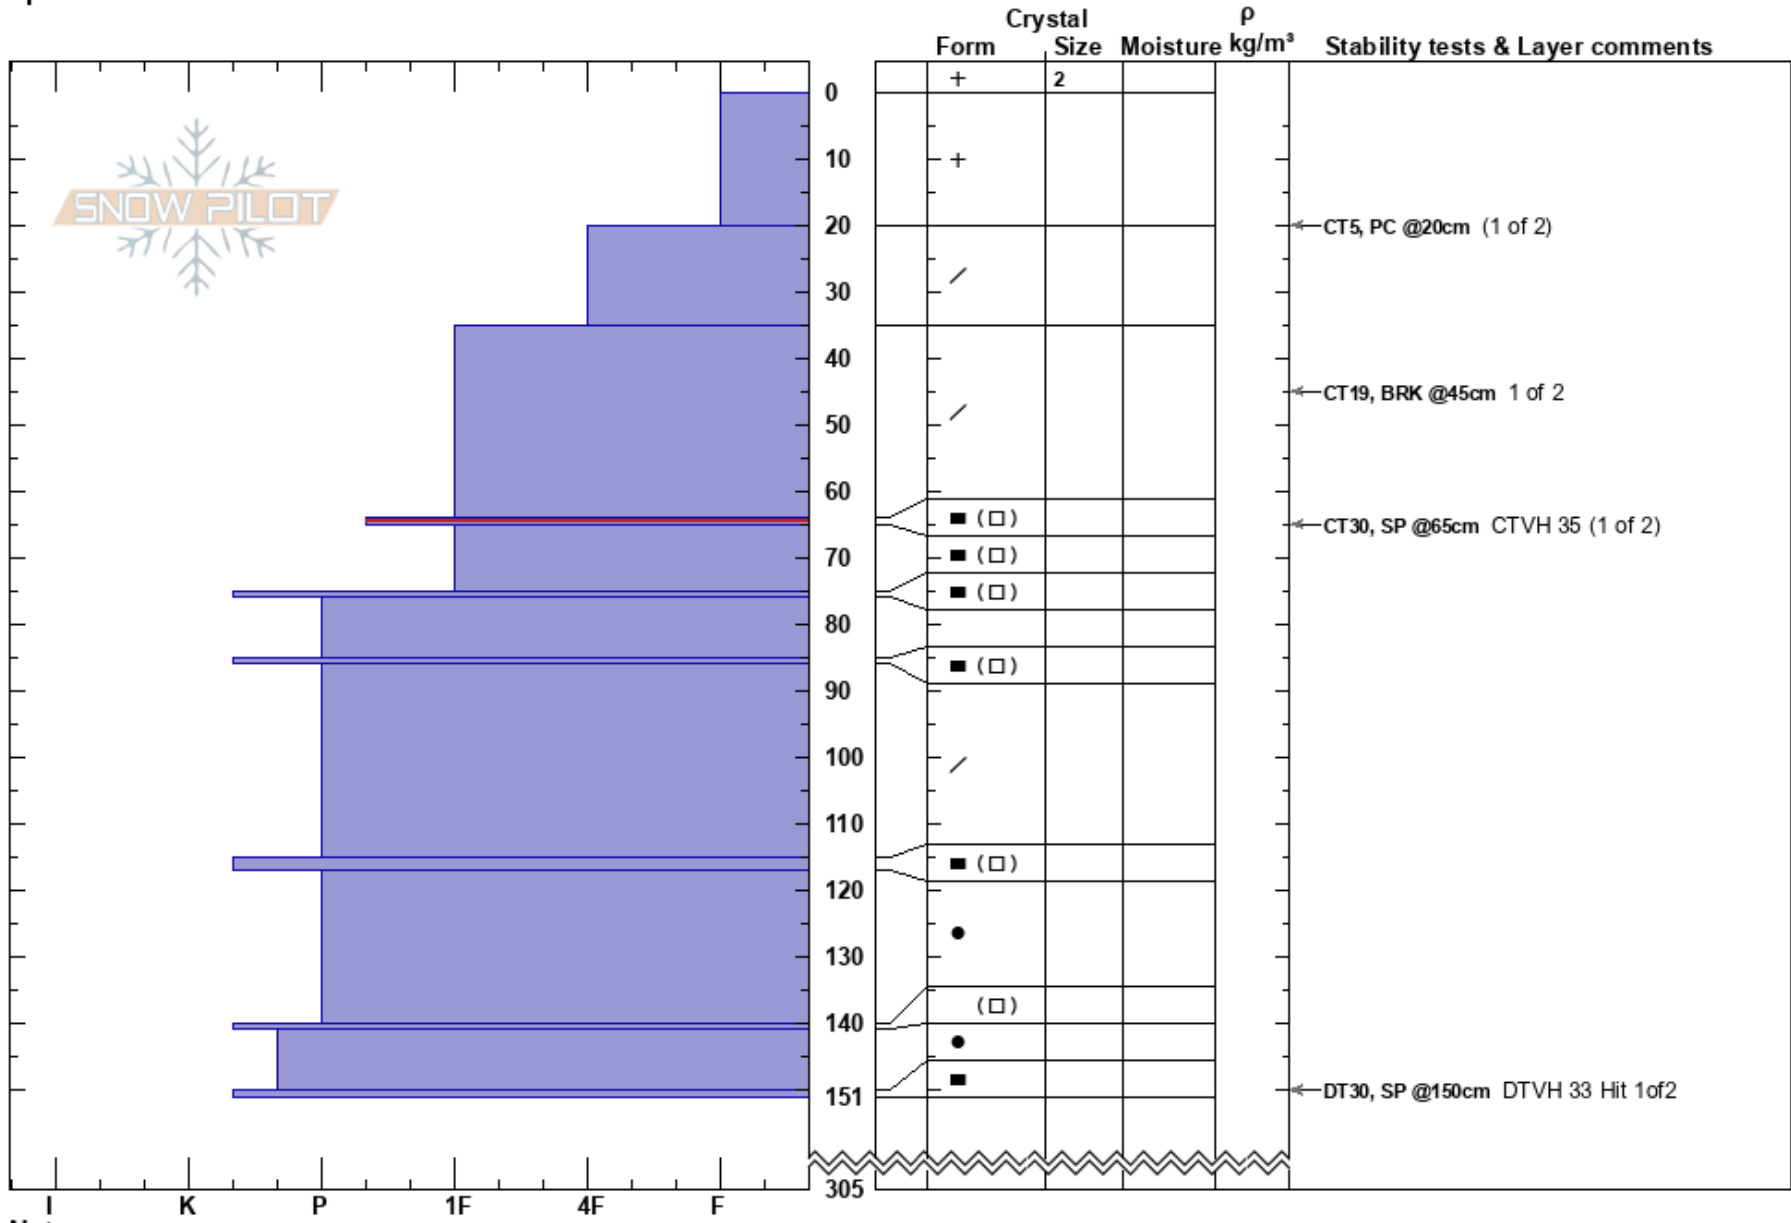

Showtime Right
 Monashee
 BC
 Elevation: 2031 m
 Aspect: SE
 Specifics:

Mustang Powder
 23/02/2022 - 13:00
 Co-ord: 11U 377713W 5681186N
 Slope Angle: 35°
 Wind Loading:

Stability: HS:305
 Air Temperature: -13.5°C PF: 45 64-65cm: Problematic layer
 Sky Cover: OVC PS: 30
 Precipitation: NO
 Wind: Calm