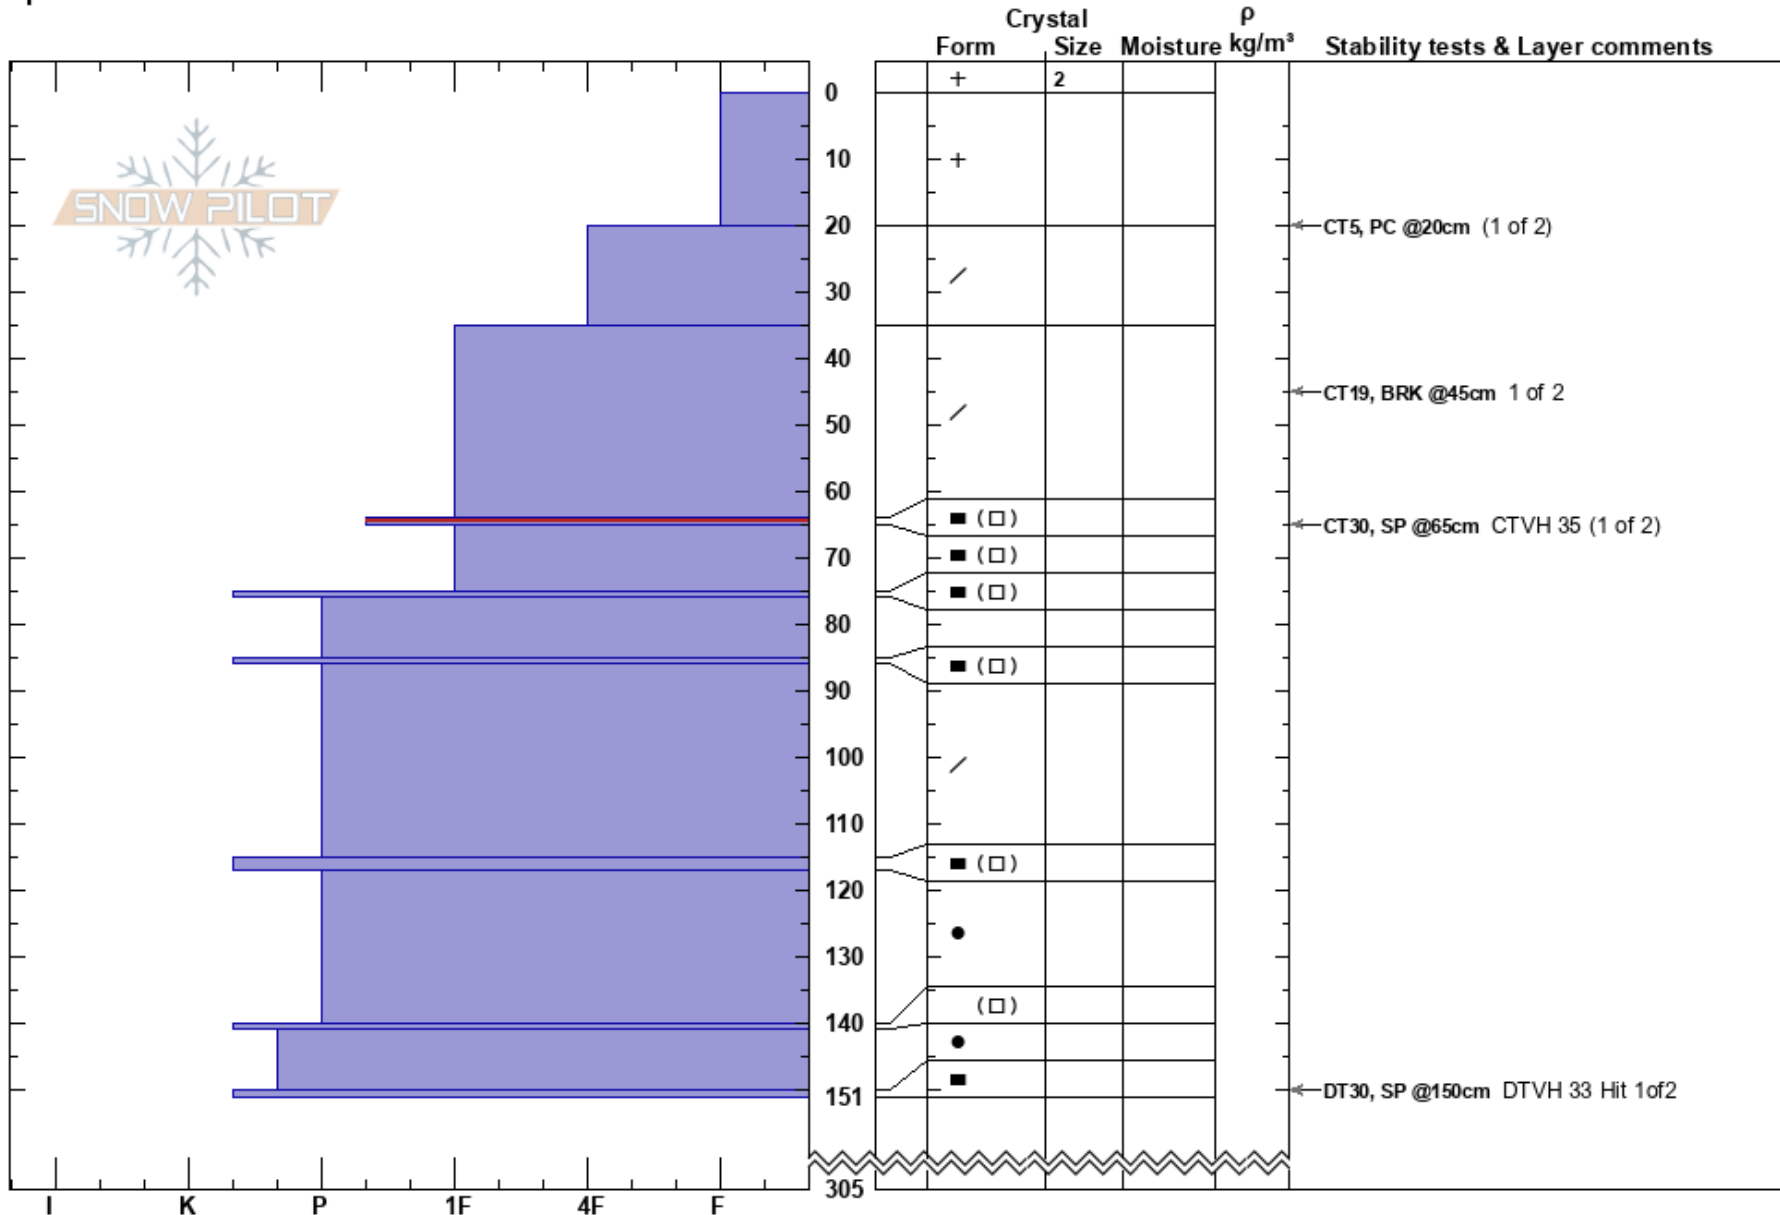

Showtime Right
 Monashee
 BC
 Elevation: 2031 m
 Aspect: SE
 Specifics:

Mustang Powder
 23/02/2022 - 13:00
 Co-ord: 11U 377713W 5681186N
 Slope Angle: 35°
 Wind Loading:

Stability: HS:305
 Air Temperature: -13.5°C PF: 45 64-65cm: Problematic layer
 Sky Cover: OVC PS: 30
 Precipitation: NO
 Wind: Calm