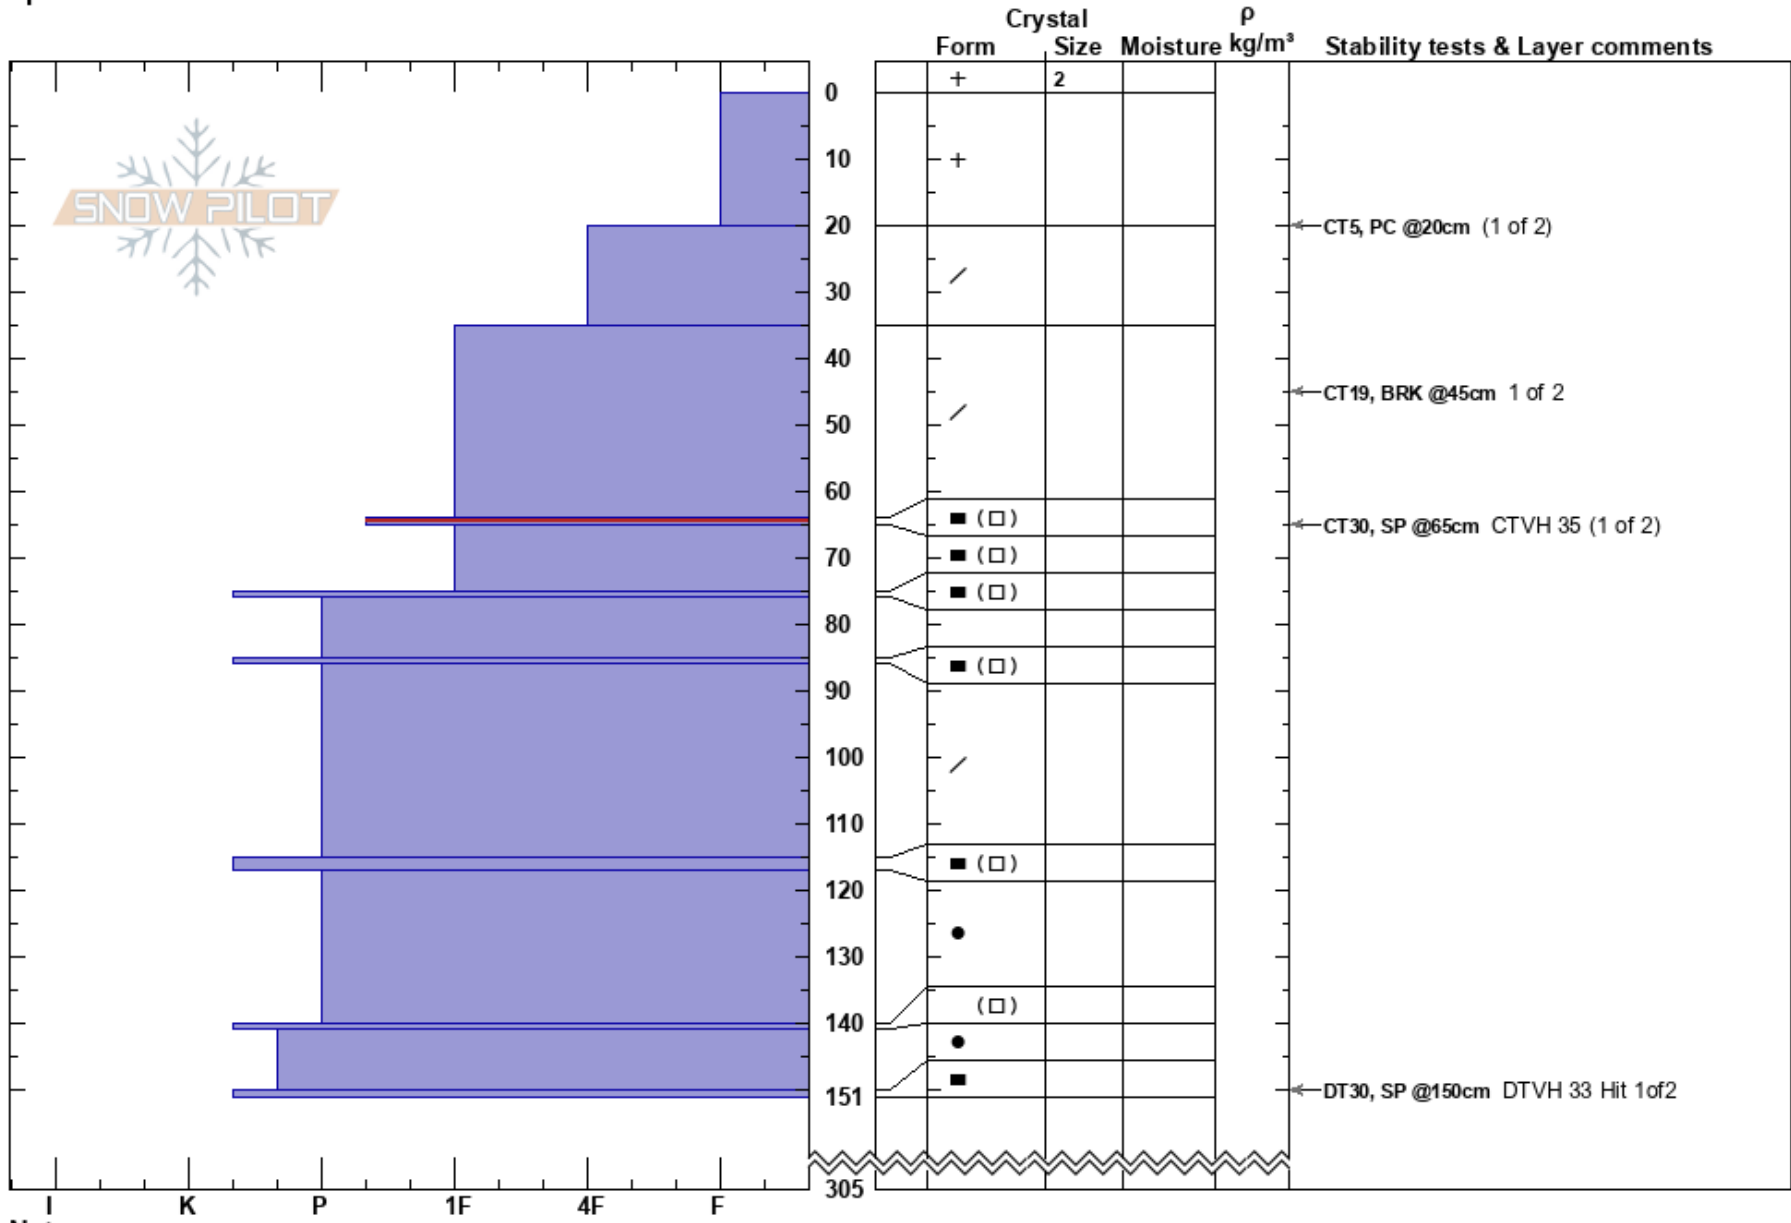

Showtime Right  
 Monashee  
 BC  
 Elevation: 2031 m  
 Aspect: SE  
 Specifics:

Mustang Powder  
 23/02/2022 - 13:00  
 Co-ord: 11U 377713W 5681186N  
 Slope Angle: 35°  
 Wind Loading:

Stability: HS:305  
 Air Temperature: -13.5°C PF: 45 64-65cm: Problematic layer  
 Sky Cover: OVC PS: 30  
 Precipitation: NO  
 Wind: Calm